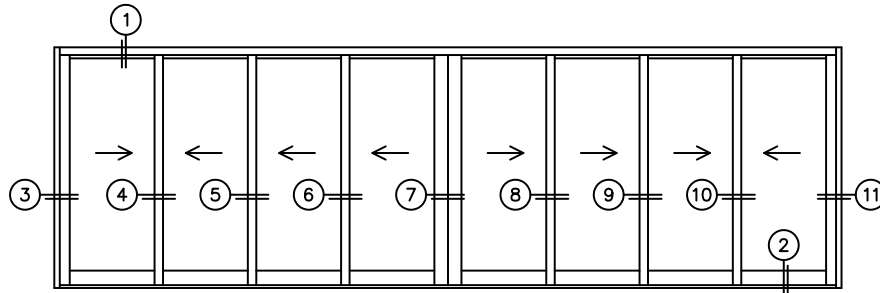

FLEETWOOD
WINDOWS & DOORS
FleetwoodUSA.com

NORWOOD 3070EX M/S
XXXXIXXXX STANDARD CONFIGURATION
NO SCREENS

ORDER NO.:

ITEM NO.:

REQUIRED DEALER INFO.

A(NET FRAME WIDTH)

B(NET FRAME HEIGHT)

SILL PAN HEIGHT (INTERIOR LEG)
(3/4", 1-1/16", 1-7/16" OR 1-7/8")

NOTES:

(USE RULER TO SCALE DIMENSIONS IN INCHES)

SCALE: 1/4

XXXXIXXXX DOOR SHOWN

FLEETWOOD
WINDOWS & DOORS
FleetwoodUSA.com

NORWOOD 3070EX M/S
XXXXIXXXX STANDARD CONFIGURATION
NO SCREENS

ORDER NO.:

ITEM NO.:

REQUIRED DEALER INFO.

A (NET FRAME WIDTH)

B (NET FRAME HEIGHT)

SILL PAN HEIGHT (INTERIOR LEG)
(3/4", 1-1/16", 1-7/16" OR 1-7/8")

(USE RULER TO SCALE DIMENSIONS IN INCHES)

SCALE: 1/4"

NOTES: