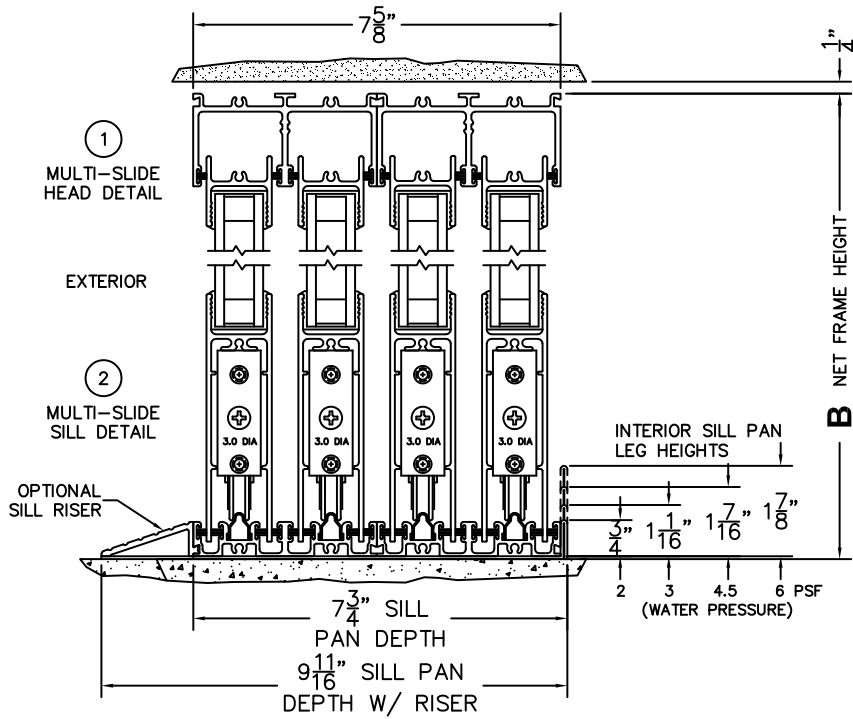

NOTES:

(USE RULER TO SCALE DIMENSIONS IN INCHES)

SCALE: 1/4

XXXXIXXXX DOOR SHOWN

FLEETWOOD
WINDOWS & DOORS
FleetwoodUSA.com

NORWOOD 3070EX M/S
XXXXIXXXX STANDARD CONFIGURATION
NO SCREENS

ORDER NO.:

ITEM NO.:

REQUIRED DEALER INFO.

A (NET FRAME WIDTH)

B (NET FRAME HEIGHT)

SILL PAN HEIGHT (INTERIOR LEG)
(3/4", 1-1/16", 1-7/16" OR 1-7/8")

(USE RULER TO SCALE DIMENSIONS IN INCHES)

SCALE: 1/4"

NOTES: