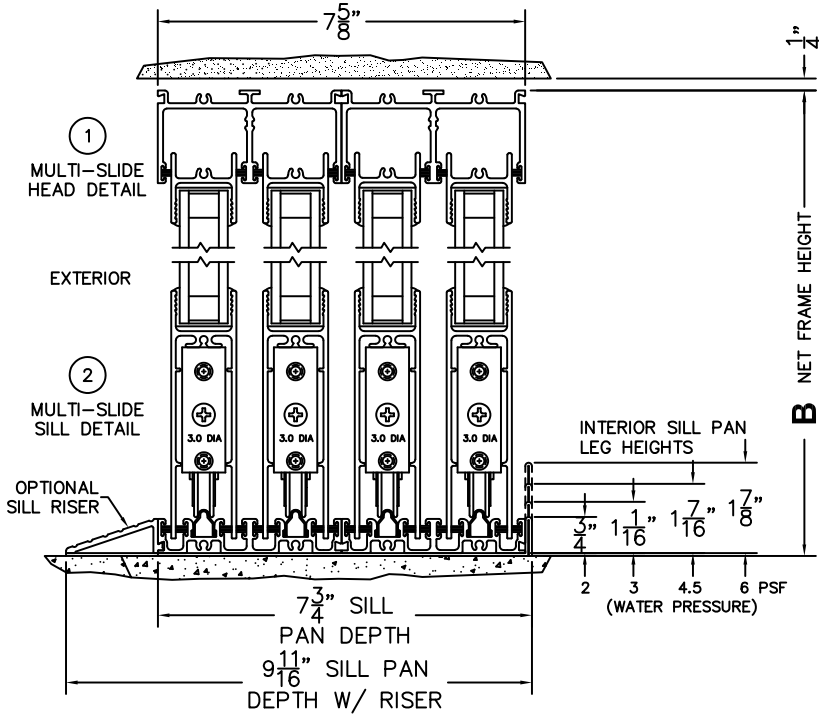

FLEETWOOD
WINDOWS & DOORS
FleetwoodUSA.com

NORWOOD 3070EX M/S
XXXXIX STANDARD CONFIGURATION
NO SCREENS

ORDER NO.:

ITEM NO.:

REQUIRED DEALER INFO.

A(NET FRAME WIDTH)

B(NET FRAME HEIGHT)

SILL PAN HEIGHT (INTERIOR LEG)
(3/4", 1-1/16", 1-7/16" OR 1-7/8")

NOTES:

(USE RULER TO SCALE DIMENSIONS IN INCHES)

SCALE: 1/4

3 LOCK JAMB

4 INTERLOCKERS INTERLOCKERS INTERLOCKERS

7 MEETING STILES

8 LOCK JAMB