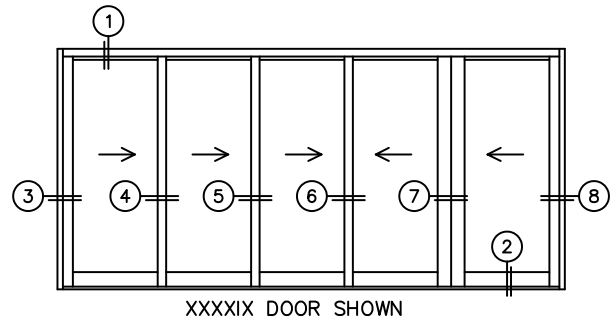

FLEETWOOD
WINDOWS & DOORS
FleetwoodUSA.com

NORWOOD 3070EX M/S
XXXXIX STANDARD CONFIGURATION
NO SCREENS

ORDER NO.:

ITEM NO.:

REQUIRED DEALER INFO.

A(NET FRAME WIDTH)

B(NET FRAME HEIGHT)

SILL PAN HEIGHT (INTERIOR LEG)
(3/4", 1-1/16", 1-7/16" OR 1-7/8")

NOTES:

(USE RULER TO SCALE DIMENSIONS IN INCHES)

SCALE: 1/4

3 LOCK JAMB

4 INTERLOCKERS INTERLOCKERS INTERLOCKERS

7 MEETING STILES

8 LOCK JAMB