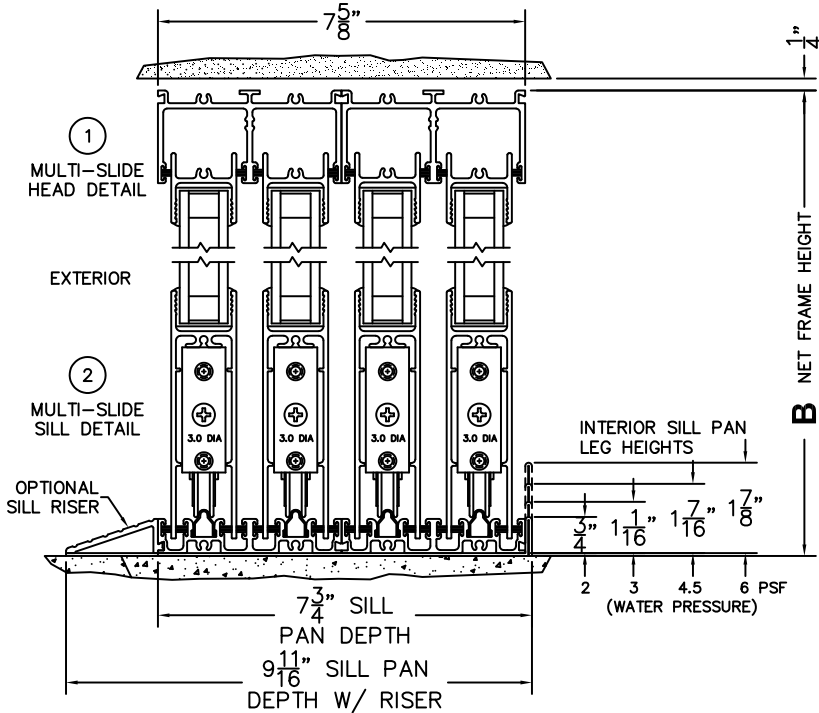

FLEETWOOD
WINDOWS & DOORS
FleetwoodUSA.com

NORWOOD 3070EX M/S
XXXXIX STANDARD CONFIGURATION
NO SCREENS

ORDER NO.:

ITEM NO.:

REQUIRED DEALER INFO.

A(NET FRAME WIDTH)

B(NET FRAME HEIGHT)

SILL PAN HEIGHT (INTERIOR LEG)
(3/4", 1-1/16", 1-7/16" OR 1-7/8")

NOTES:

(USE RULER TO SCALE DIMENSIONS IN INCHES)

SCALE: 1/4

3 LOCK JAMB 4 INTERLOCKERS 5 INTERLOCKERS 6 INTERLOCKERS 7 MEETING STILES 8 LOCK JAMB