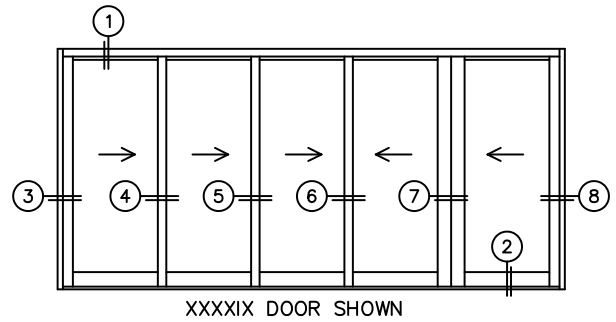

FLEETWOOD
WINDOWS & DOORS
FleetwoodUSA.com

NORWOOD 3070EX M/S
XXXXIX STANDARD CONFIGURATION
NO SCREENS

ORDER NO.:

ITEM NO.:

REQUIRED DEALER INFO.

A(NET FRAME WIDTH)

B(NET FRAME HEIGHT)

SILL PAN HEIGHT (INTERIOR LEG)
(3/4", 1-1/16", 1-7/16" OR 1-7/8")

NOTES:

(USE RULER TO SCALE DIMENSIONS IN INCHES)

SCALE: 1/4

3 LOCK JAMB 4 INTERLOCKERS 5 INTERLOCKERS 6 INTERLOCKERS 7 MEETING STILES 8 LOCK JAMB