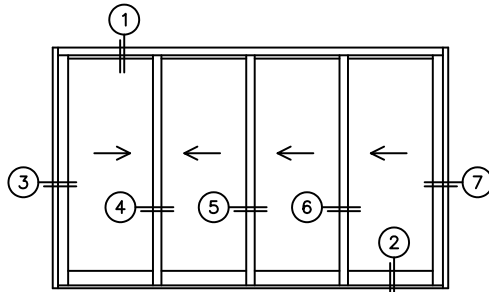

FLEETWOOD
WINDOWS & DOORS
FleetwoodUSA.com

NORWOOD 3070EX M/S
XXXX STANDARD CONFIGURATION
WITH SCREENS

ORDER NO.:

ITEM NO.:

REQUIRED DEALER INFO.

A (NET FRAME WIDTH)

B (NET FRAME HEIGHT)

SILL PAN HEIGHT (INTERIOR LEG)
(3/4", 1-1/16", 1-7/16" OR 1-7/8")

NOTES:

(USE RULER TO SCALE DIMENSIONS IN INCHES)

SCALE: 1/4

XXXX DOOR SHOWN

FLEETWOOD
WINDOWS & DOORS
FleetwoodUSA.com

NORWOOD 3070EX M/S
XXXX STANDARD CONFIGURATION
WITH SCREENS

ORDER NO.:

ITEM NO.:

(USE RULER TO SCALE DIMENSIONS IN INCHES)

SCALE: 1/4"