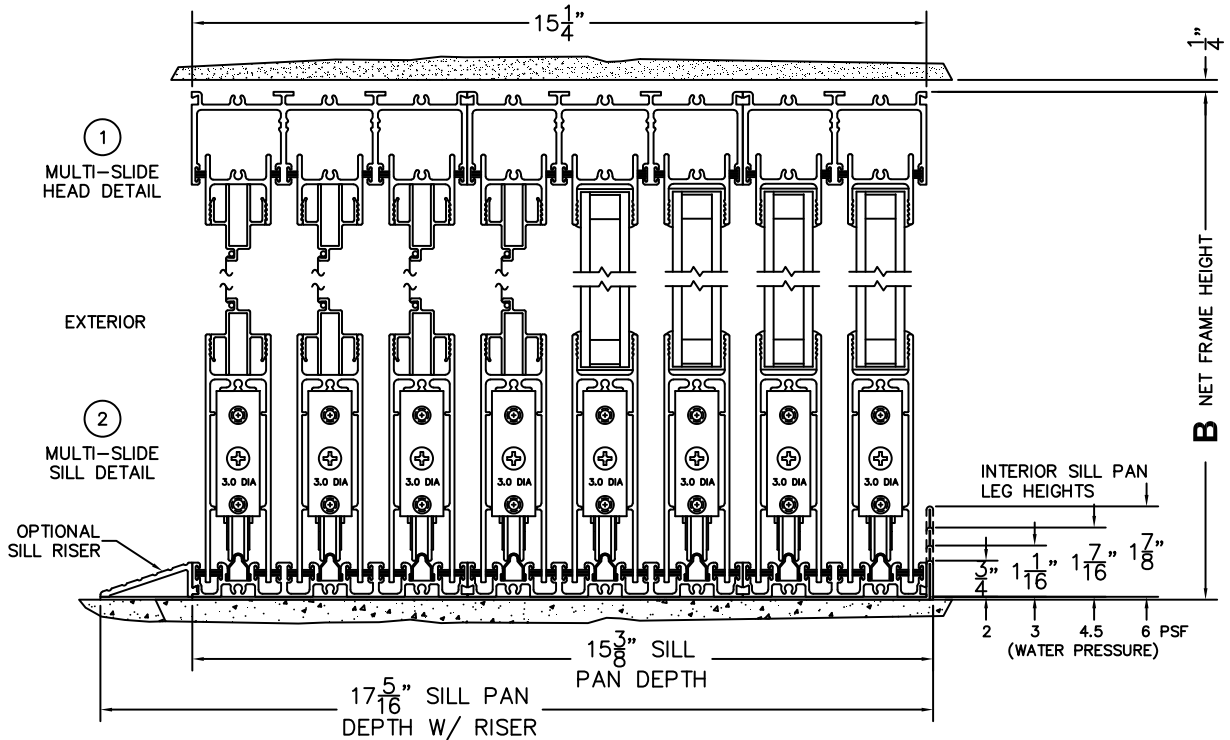

NOTES:

(USE RULER TO SCALE DIMENSIONS IN INCHES)

SCALE: 1/4

XXXX DOOR SHOWN

FLEETWOOD
WINDOWS & DOORS
FleetwoodUSA.com

NORWOOD 3070EX M/S
XXXX STANDARD CONFIGURATION
WITH SCREENS

ORDER NO.:

ITEM NO.:

(USE RULER TO SCALE DIMENSIONS IN INCHES)

SCALE: 1/4"