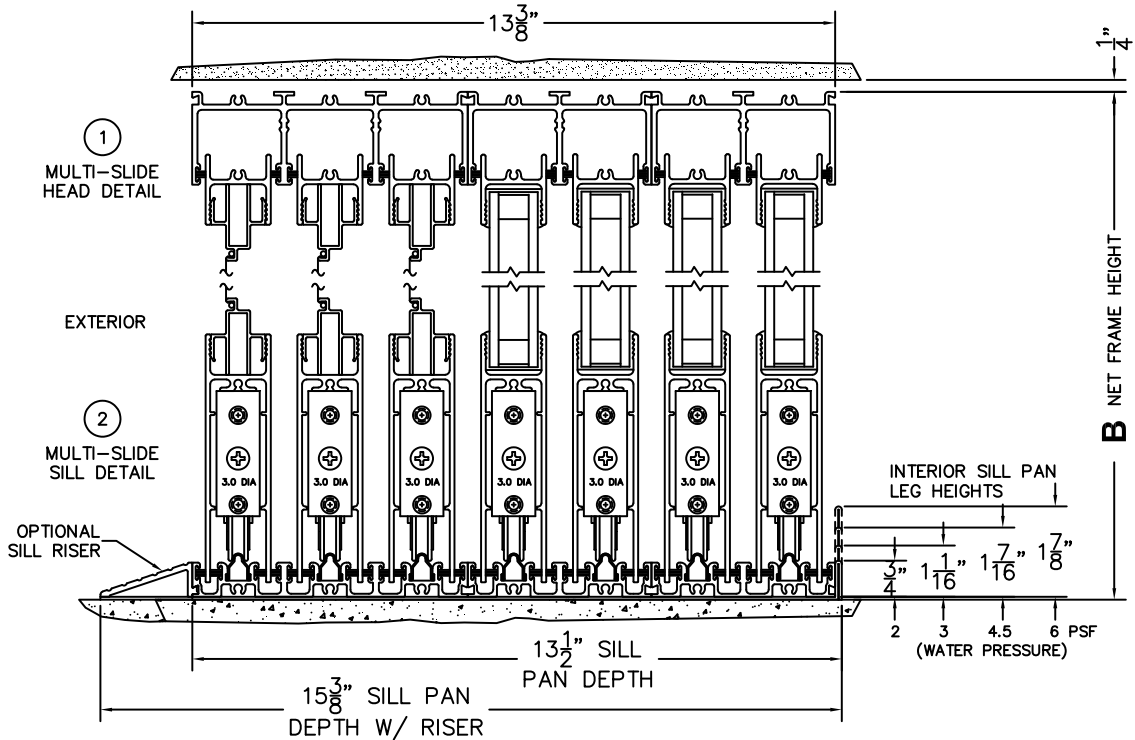

NOTES:

(USE RULER TO SCALE DIMENSIONS IN INCHES)

SCALE: 1/4

XXXX DOOR SHOWN

FLEETWOOD
WINDOWS & DOORS
FleetwoodUSA.com

NORWOOD 3070EX M/S
XXXX STANDARD CONFIGURATION
WITH SCREENS

ORDER NO.:

ITEM NO.:

(USE RULER TO SCALE DIMENSIONS IN INCHES)

SCALE: 1/4"