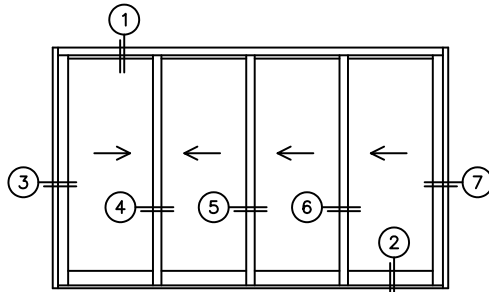

FLEETWOOD
WINDOWS & DOORS
FleetwoodUSA.com

NORWOOD 3070EX M/S
XXXX STANDARD CONFIGURATION
WITH SCREENS

ORDER NO.:

ITEM NO.:

REQUIRED DEALER INFO.

A(NET FRAME WIDTH)

B(NET FRAME HEIGHT)

SILL PAN HEIGHT (INTERIOR LEG)
(3/4", 1-1/16", 1-7/16" OR 1-7/8")

NOTES:

(USE RULER TO SCALE DIMENSIONS IN INCHES)

SCALE: 1/4

XXXX DOOR SHOWN

FLEETWOOD
WINDOWS & DOORS
FleetwoodUSA.com

NORWOOD 3070EX M/S
XXXX STANDARD CONFIGURATION
WITH SCREENS

ORDER NO.:

ITEM NO.:

(USE RULER TO SCALE DIMENSIONS IN INCHES)

SCALE: 1/4"