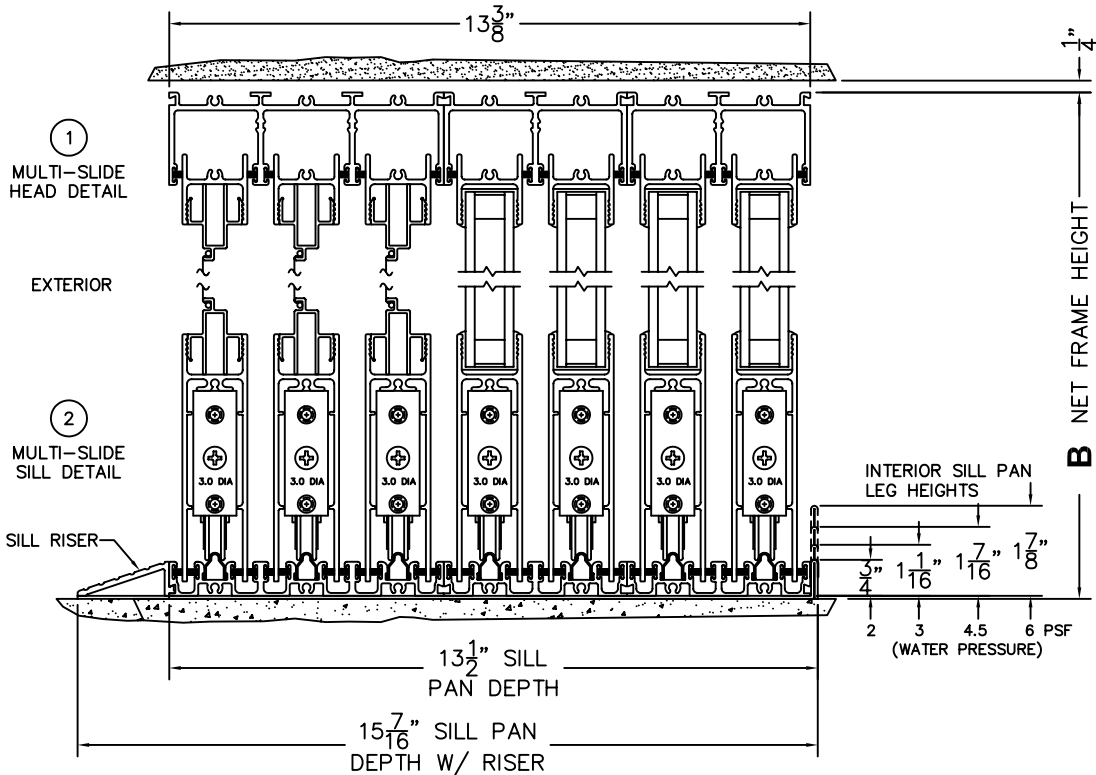

FLEETWOOD
WINDOWS & DOORS
FleetwoodUSA.com

NORWOOD 3070EX M/S
XXXX STANDARD CONFIGURATION
WITH SCREENS

ORDER NO.:

ITEM NO.:

SCALE: 1/4

REQUIRED DEALER INFO.

A (NET FRAME WIDTH)

B (NET FRAME HEIGHT)

SILL PAN HEIGHT (INTERIOR LEG)
(3/4", 1-1/16", 1-7/16" OR 1-7/8")

NOTES:

XXXX DOOR SHOWN

FLEETWOOD
 WINDOWS & DOORS
 FleetwoodUSA.com

NORWOOD 3070EX M/S
 XXXX STANDARD CONFIGURATION
 WITH SCREENS

ORDER NO.:

ITEM NO.:

SCALE: 1/4