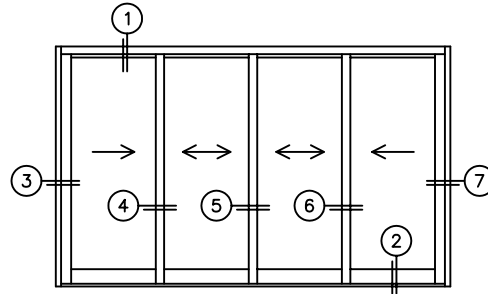

FLEETWOOD
WINDOWS & DOORS
FleetwoodUSA.com

NORWOOD 3070EX M/S
XXXX STANDARD CONFIGURATION
WITH SCREENS

ORDER NO.:

ITEM NO.:

SCALE: 1/4

REQUIRED DEALER INFO.

A (NET FRAME WIDTH)

B (NET FRAME HEIGHT)

SILL PAN HEIGHT (INTERIOR LEG)
(3/4", 1-1/16", 1-7/16" OR 1-7/8")

NOTES:

XXXX DOOR SHOWN

FLEETWOOD
 WINDOWS & DOORS
 FleetwoodUSA.com

NORWOOD 3070EX M/S
 XXXX STANDARD CONFIGURATION
 WITH SCREENS

ORDER NO.:

ITEM NO.:

SCALE: 1/4