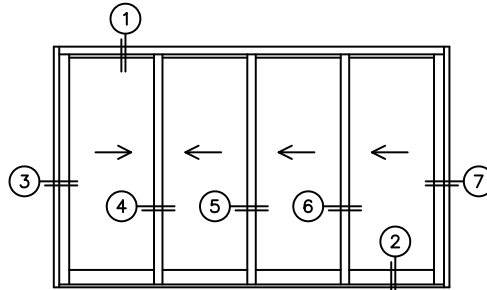

FLEETWOOD
WINDOWS & DOORS
FleetwoodUSA.com

NORWOOD 3070EX M/S
XXXX STANDARD CONFIGURATION
WITH SCREENS

ORDER NO.:

ITEM NO.:

REQUIRED DEALER INFO.

A (NET FRAME WIDTH)

B (NET FRAME HEIGHT)

SILL PAN HEIGHT (INTERIOR LEG)
(3/4", 1-1/16", 1-7/16" OR 1-7/8")

NOTES:

(USE RULER TO SCALE DIMENSIONS IN INCHES)

SCALE: 1/4

XXXX DOOR SHOWN

FLEETWOOD
WINDOWS & DOORS
FleetwoodUSA.com

NORWOOD 3070EX M/S
XXXX STANDARD CONFIGURATION
WITH SCREENS

ORDER NO.:

ITEM NO.:

(USE RULER TO SCALE DIMENSIONS IN INCHES)

SCALE: 1/4