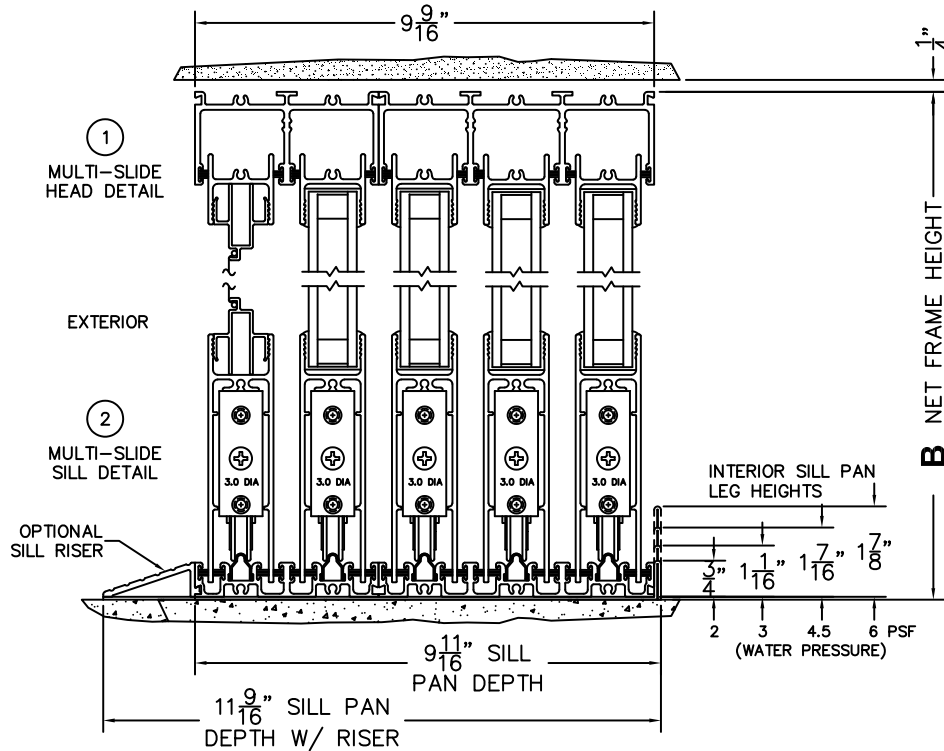

NOTES:

(USE RULER TO SCALE DIMENSIONS IN INCHES)

SCALE: 1/4

XXXX DOOR SHOWN

FLEETWOOD
WINDOWS & DOORS
FleetwoodUSA.com

NORWOOD 3070EX M/S
XXXX STANDARD CONFIGURATION
WITH SCREENS

ORDER NO.:

ITEM NO.:

(USE RULER TO SCALE DIMENSIONS IN INCHES)

SCALE: 1/4

③ LOCK JAMB ④ INTERLOCKERS ⑤ INTERLOCKERS ⑥ INTERLOCKERS ⑦ LOCK JAMB