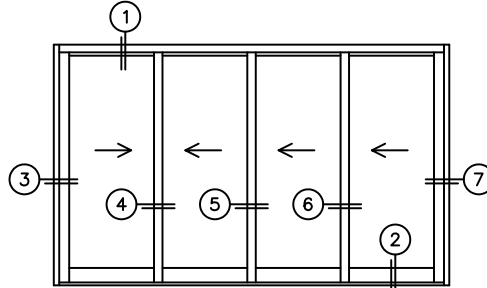

FLEETWOOD
WINDOWS & DOORS
FleetwoodUSA.com

NORWOOD 3070EX M/S
XXXX STANDARD CONFIGURATION
WITH SCREENS

ORDER NO.:

ITEM NO.:

REQUIRED DEALER INFO.

A (NET FRAME WIDTH)

B (NET FRAME HEIGHT)

SILL PAN HEIGHT (INTERIOR LEG)
(3/4", 1-1/16", 1-7/16" OR 1-7/8")

NOTES:

(USE RULER TO SCALE DIMENSIONS IN INCHES)

SCALE: 1/4

XXXX DOOR SHOWN

FLEETWOOD
WINDOWS & DOORS
FleetwoodUSA.com

NORWOOD 3070EX M/S
XXXX STANDARD CONFIGURATION
WITH SCREENS

ORDER NO.:

ITEM NO.:

(USE RULER TO SCALE DIMENSIONS IN INCHES)

SCALE: 1/4

③ LOCK JAMB ④ INTERLOCKERS ⑤ INTERLOCKERS ⑥ INTERLOCKERS ⑦ LOCK JAMB