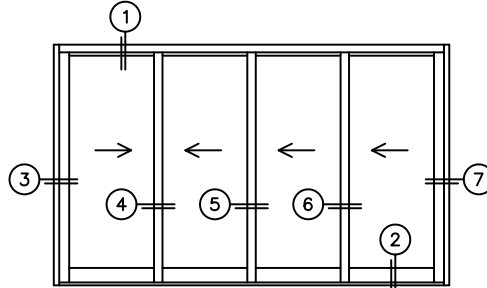

FLEETWOOD
WINDOWS & DOORS
FleetwoodUSA.com

NORWOOD 3070EX M/S
XXXX CUSTOM CONFIGURATION
WITH SCREENS

ORDER NO.:

ITEM NO.:

REQUIRED DEALER INFO.

A (NET FRAME WIDTH)

B (NET FRAME HEIGHT)

SILL PAN HEIGHT (INTERIOR LEG)
(3/4", 1-1/16", 1-7/16" OR 1-7/8")

NOTES:

(USE RULER TO SCALE DIMENSIONS IN INCHES)

SCALE: 1/4

XXXX DOOR SHOWN

FLEETWOOD
WINDOWS & DOORS
FleetwoodUSA.com

NORWOOD 3070EX M/S
XXXX CUSTOM CONFIGURATION
WITH SCREENS

ORDER NO.:

ITEM NO.:

(USE RULER TO SCALE DIMENSIONS IN INCHES)

SCALE: 1/4