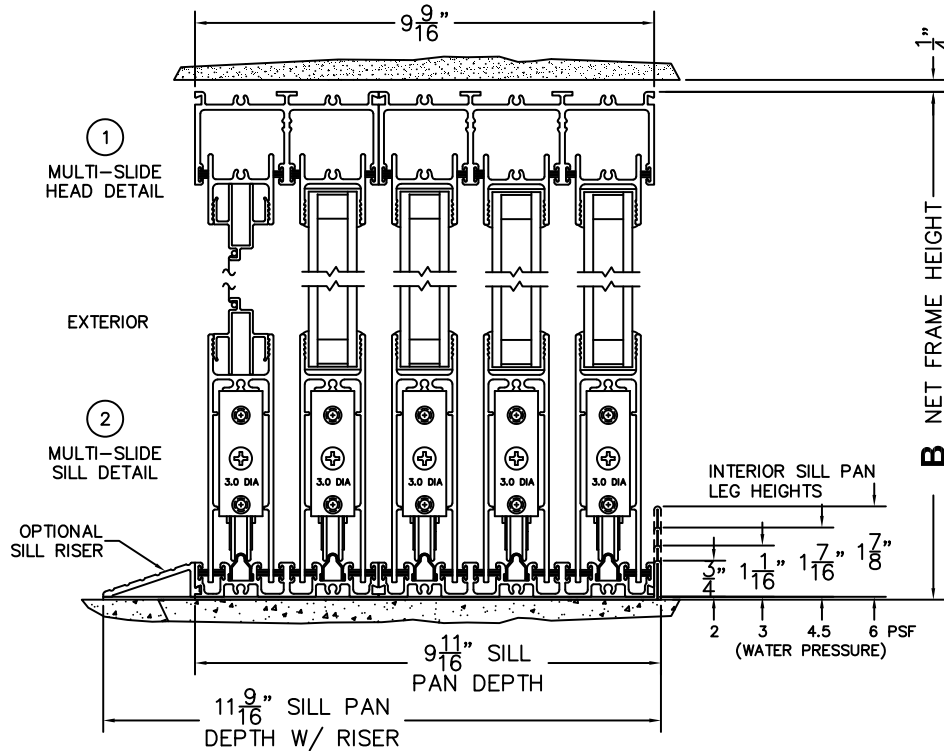

NOTES:

(USE RULER TO SCALE DIMENSIONS IN INCHES)

SCALE: 1/4

XXXX DOOR SHOWN

FLEETWOOD
WINDOWS & DOORS
FleetwoodUSA.com

NORWOOD 3070EX M/S
XXXX CUSTOM CONFIGURATION
WITH SCREENS

ORDER NO.:

ITEM NO.:

(USE RULER TO SCALE DIMENSIONS IN INCHES)

SCALE: 1/4