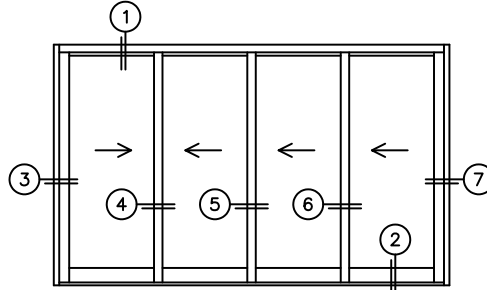

FLEETWOOD
WINDOWS & DOORS
FleetwoodUSA.com

NORWOOD 3070EX M/S
XXXX STANDARD CONFIGURATION
WITH SCREENS

ORDER NO.:

ITEM NO.:

REQUIRED DEALER INFO.

A(NET FRAME WIDTH)

B(NET FRAME HEIGHT)

SILL PAN HEIGHT (INTERIOR LEG)
(3/4", 1-1/16", 1-7/16" OR 1-7/8")

NOTES:

(USE RULER TO SCALE DIMENSIONS IN INCHES)

SCALE: 1/4

XXXX DOOR SHOWN

FLEETWOOD
WINDOWS & DOORS
FleetwoodUSA.com

NORWOOD 3070EX M/S
XXXX STANDARD CONFIGURATION
WITH SCREENS

ORDER NO.:

ITEM NO.:

(USE RULER TO SCALE DIMENSIONS IN INCHES)

SCALE: 1/4