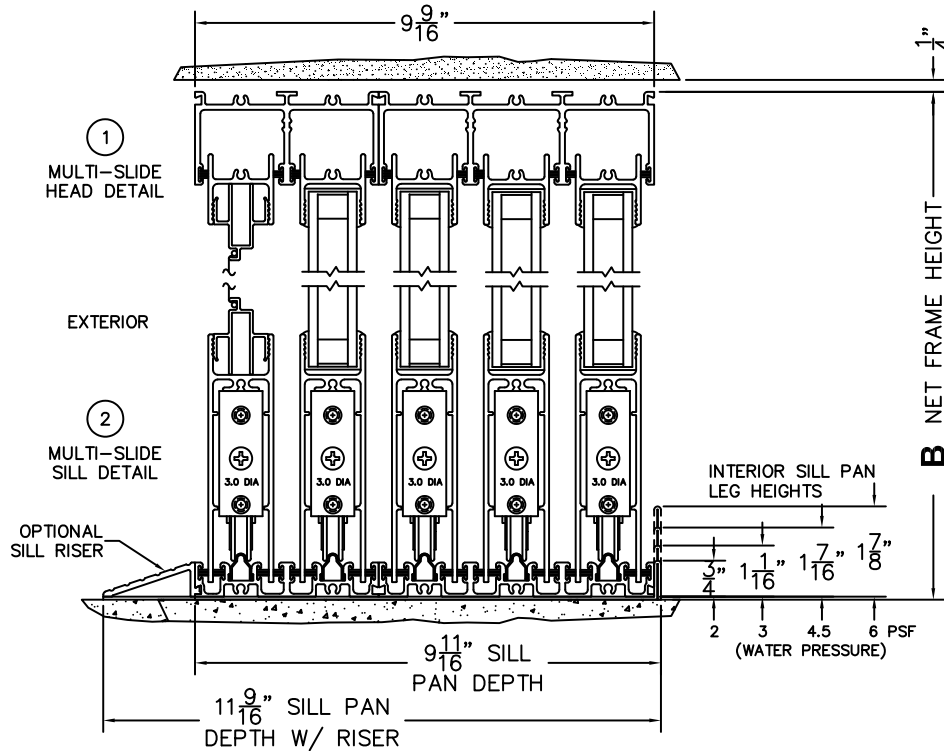

NOTES:

(USE RULER TO SCALE DIMENSIONS IN INCHES)

SCALE: 1/4

XXXX DOOR SHOWN

FLEETWOOD
WINDOWS & DOORS
FleetwoodUSA.com

NORWOOD 3070EX M/S
XXXX STANDARD CONFIGURATION
WITH SCREENS

ORDER NO.:

ITEM NO.:

(USE RULER TO SCALE DIMENSIONS IN INCHES)

SCALE: 1/4