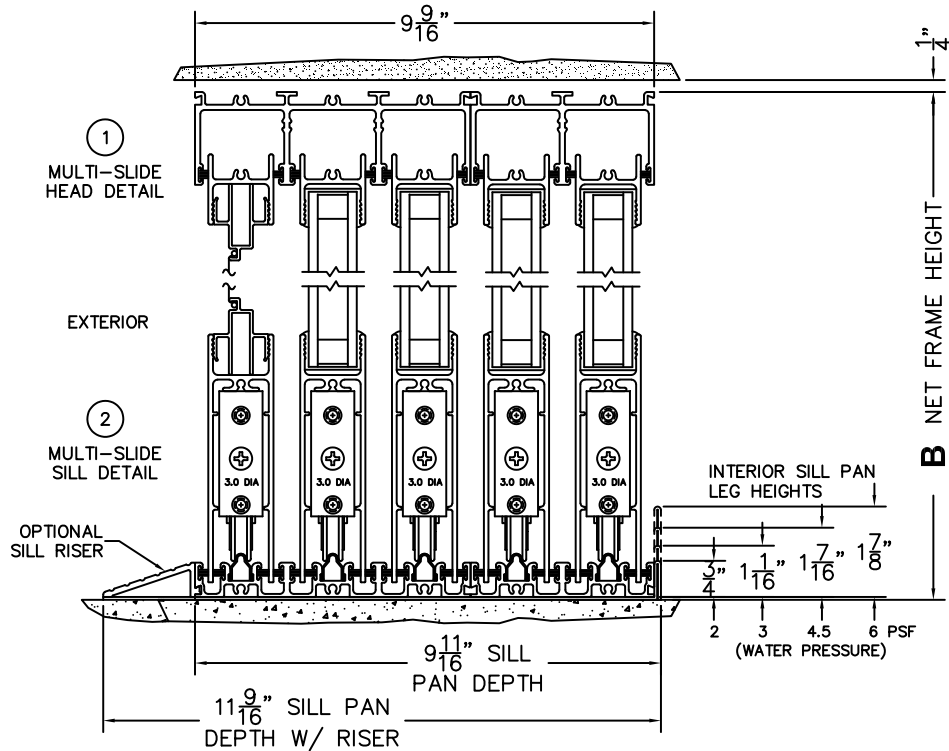

NOTES:

(USE RULER TO SCALE DIMENSIONS IN INCHES)

SCALE: 1/4

XXXX DOOR SHOWN

FLEETWOOD
WINDOWS & DOORS
FleetwoodUSA.com

NORWOOD 3070EX M/S
XXXX CUSTOM CONFIGURATION
WITH SCREENS

ORDER NO.:

ITEM NO.:

(USE RULER TO SCALE DIMENSIONS IN INCHES)

SCALE: 1/4