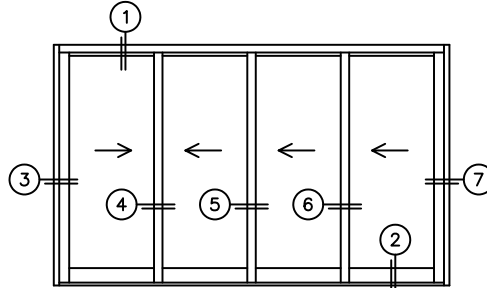

FLEETWOOD
WINDOWS & DOORS
FleetwoodUSA.com

NORWOOD 3070EX M/S
XXXX CUSTOM CONFIGURATION
WITH SCREENS

ORDER NO.:

ITEM NO.:

REQUIRED DEALER INFO.

A (NET FRAME WIDTH)

B (NET FRAME HEIGHT)

SILL PAN HEIGHT (INTERIOR LEG)
(3/4", 1-1/16", 1-7/16" OR 1-7/8")

NOTES:

(USE RULER TO SCALE DIMENSIONS IN INCHES)

SCALE: 1/4

XXXX DOOR SHOWN

FLEETWOOD
WINDOWS & DOORS
FleetwoodUSA.com

NORWOOD 3070EX M/S
XXXX CUSTOM CONFIGURATION
WITH SCREENS

ORDER NO.:

ITEM NO.:

(USE RULER TO SCALE DIMENSIONS IN INCHES)

SCALE: 1/4