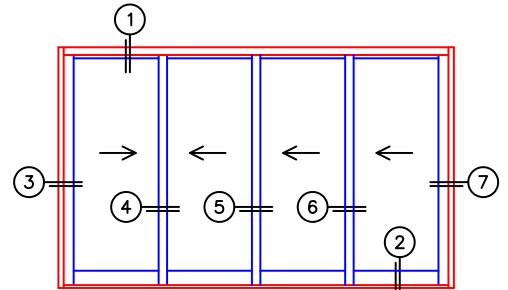

FLEETWOOD
WINDOWS & DOORS
FleetwoodUSA.com

NORWOOD 3070EX M/S
XXXX CUSTOM CONFIGURATION
NO SCREENS

ORDER NO.:

ITEM NO.:

REQUIRED DEALER INFO.

A (NET FRAME WIDTH)

B (NET FRAME HEIGHT)

SILL PAN HEIGHT (INTERIOR LEG)
(3/4", 1-1/16", 1-7/16" OR 1-7/8")

NOTES:

(USE RULER TO SCALE DIMENSIONS IN INCHES)

SCALE: 1/4"

XXXX DOOR SHOWN

- (3)
LOCK JAMB
- (4)
INTERLOCKERS
- (5)
INTERLOCKERS
- (6)
INTERLOCKERS
- (7)
LOCK JAMB