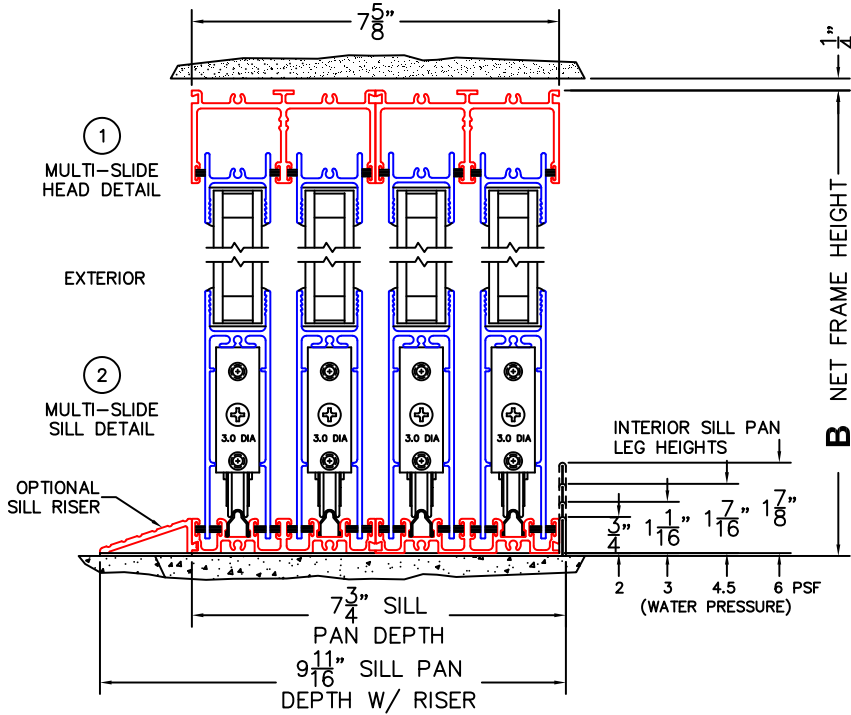

FLEETWOOD
WINDOWS & DOORS
FleetwoodUSA.com

NORWOOD 3070EX M/S
XXXX CUSTOM CONFIGURATION
NO SCREENS

ORDER NO.:

ITEM NO.:

REQUIRED DEALER INFO.

A (NET FRAME WIDTH)

B (NET FRAME HEIGHT)

SILL PAN HEIGHT (INTERIOR LEG)
(3/4", 1-1/16", 1-7/16" OR 1-7/8")

NOTES:

(USE RULER TO SCALE DIMENSIONS IN INCHES)

SCALE: 1/4"

XXXX DOOR SHOWN

- (3)
LOCK JAMB
- (4)
INTERLOCKERS
- (5)
INTERLOCKERS
- (6)
INTERLOCKERS
- (7)
LOCK JAMB