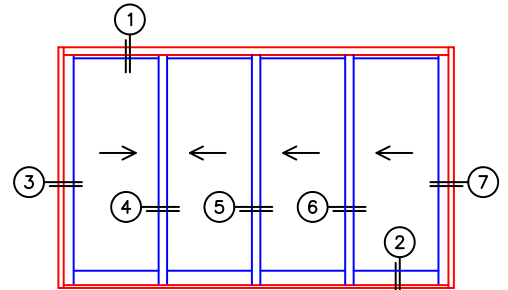

FLEETWOOD
WINDOWS & DOORS
FleetwoodUSA.com

NORWOOD 3070EX M/S
XXXX CUSTOM CONFIGURATION
NO SCREENS

ORDER NO.:

ITEM NO.:

REQUIRED DEALER INFO.

A(NET FRAME WIDTH)

B(NET FRAME HEIGHT)

SILL PAN HEIGHT (INTERIOR LEG)
(3/4", 1-1/16", 1-7/16" OR 1-7/8")

NOTES:

(USE RULER TO SCALE DIMENSIONS IN INCHES)

SCALE: 1/4"

XXXX DOOR SHOWN

3 LOCK JAMB 4 INTERLOCKERS 5 INTERLOCKERS 6 INTERLOCKERS 7 LOCK JAMB