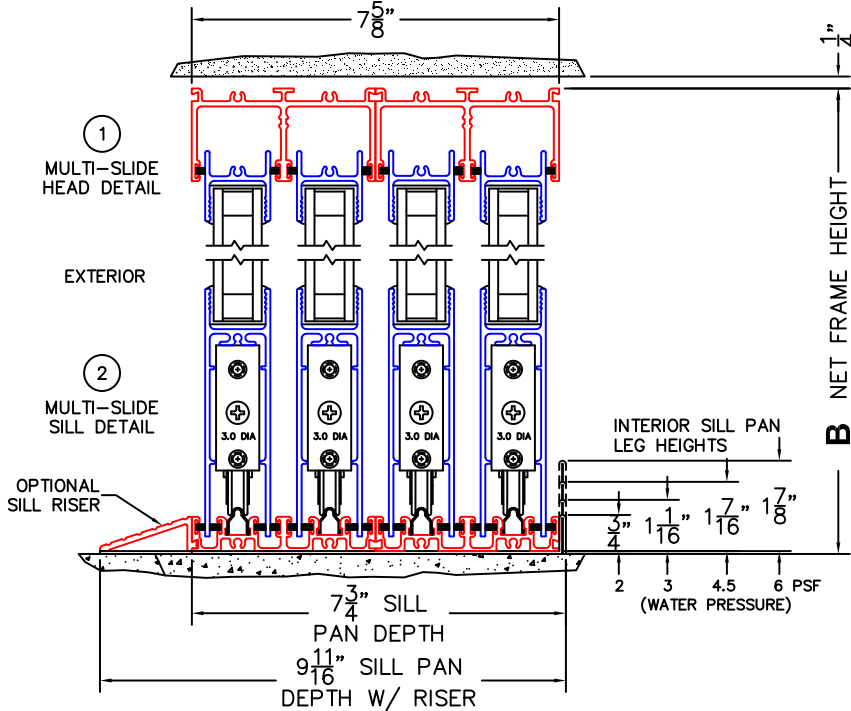

FLEETWOOD
WINDOWS & DOORS
FleetwoodUSA.com

NORWOOD 3070EX M/S
XXXX CUSTOM CONFIGURATION
NO SCREENS

ORDER NO.:

ITEM NO.:

REQUIRED DEALER INFO.

A(NET FRAME WIDTH)

B(NET FRAME HEIGHT)

SILL PAN HEIGHT (INTERIOR LEG)
(3/4", 1-1/16", 1-7/16" OR 1-7/8")

NOTES:

(USE RULER TO SCALE DIMENSIONS IN INCHES)

SCALE: 1/4"

XXXX DOOR SHOWN

3 LOCK JAMB 4 INTERLOCKERS 5 INTERLOCKERS 6 INTERLOCKERS 7 LOCK JAMB