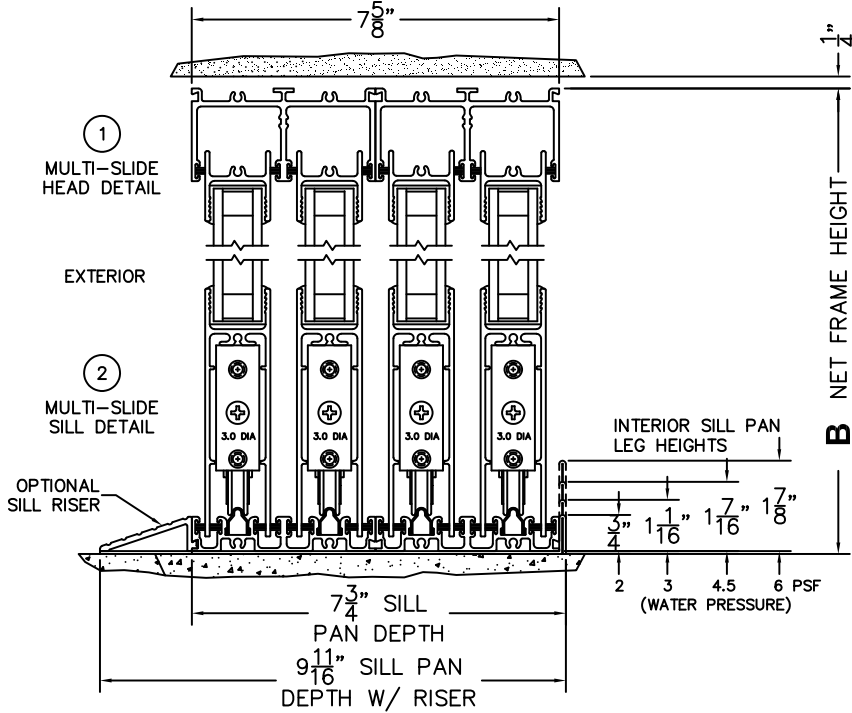

FLEETWOOD
WINDOWS & DOORS
FleetwoodUSA.com

NORWOOD 3070EX M/S
XXXX CUSTOM CONFIGURATION
NO SCREENS

ORDER NO.:

ITEM NO.:

REQUIRED DEALER INFO.

A(NET FRAME WIDTH)

B(NET FRAME HEIGHT)

SILL PAN HEIGHT (INTERIOR LEG)
(3/4", 1-1/16", 1-7/16" OR 1-7/8")

NOTES:

(USE RULER TO SCALE DIMENSIONS IN INCHES)

SCALE: 1/4

XXXX DOOR SHOWN

- ③
LOCK JAMB
- ④
INTERLOCKERS
- ⑤
INTERLOCKERS
- ⑥
INTERLOCKERS
- ⑦
LOCK JAMB