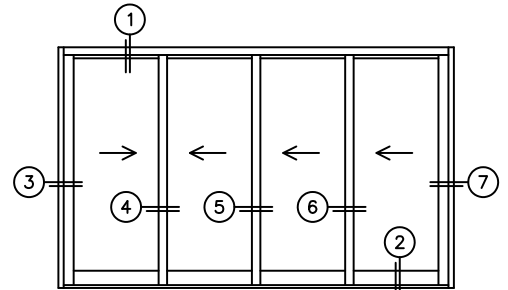

FLEETWOOD
WINDOWS & DOORS
FleetwoodUSA.com

NORWOOD 3070EX M/S
XXXX CUSTOM CONFIGURATION
NO SCREENS

ORDER NO.:

ITEM NO.:

REQUIRED DEALER INFO.

A(NET FRAME WIDTH)

B(NET FRAME HEIGHT)

SILL PAN HEIGHT (INTERIOR LEG)
(3/4", 1-1/16", 1-7/16" OR 1-7/8")

NOTES:

(USE RULER TO SCALE DIMENSIONS IN INCHES)

SCALE: 1/4

XXXX DOOR SHOWN

- ③
LOCK JAMB
- ④
INTERLOCKERS
- ⑤
INTERLOCKERS
- ⑥
INTERLOCKERS
- ⑦
LOCK JAMB