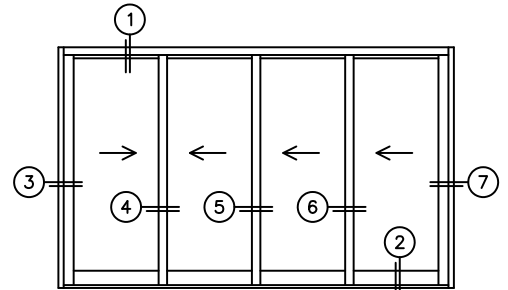

FLEETWOOD
WINDOWS & DOORS
FleetwoodUSA.com

NORWOOD 3070EX M/S
XXXX CUSTOM CONFIGURATION
NO SCREENS

ORDER NO.:

ITEM NO.:

REQUIRED DEALER INFO.

A(NET FRAME WIDTH)

B(NET FRAME HEIGHT)

SILL PAN HEIGHT (INTERIOR LEG)
(3/4", 1-1/16", 1-7/16" OR 1-7/8")

NOTES:

(USE RULER TO SCALE DIMENSIONS IN INCHES)

SCALE: 1/4

XXXX DOOR SHOWN

- (3)
LOCK JAMB
- (4)
INTERLOCKERS
- (5)
INTERLOCKERS
- (6)
INTERLOCKERS
- (7)
LOCK JAMB