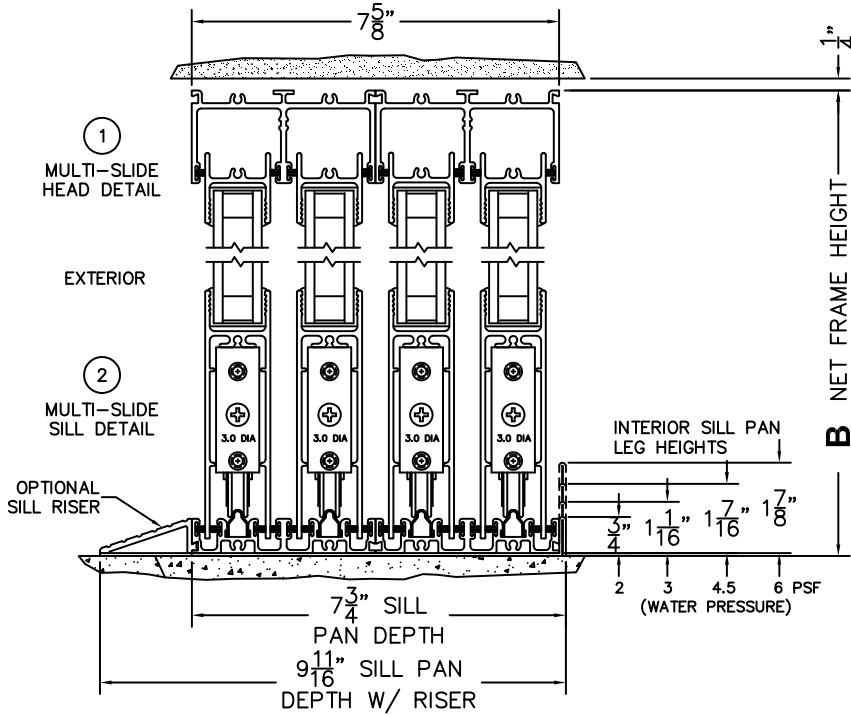

FLEETWOOD
WINDOWS & DOORS
FleetwoodUSA.com

NORWOOD 3070EX M/S
XXXX CUSTOM CONFIGURATION
NO SCREENS

ORDER NO.:

ITEM NO.:

REQUIRED DEALER INFO.

A(NET FRAME WIDTH)

B(NET FRAME HEIGHT)

SILL PAN HEIGHT (INTERIOR LEG)
(3/4", 1-1/16", 1-7/16" OR 1-7/8")

NOTES:

(USE RULER TO SCALE DIMENSIONS IN INCHES)

SCALE: 1/4

XXXX DOOR SHOWN

- (3)
LOCK JAMB
- (4)
INTERLOCKERS
- (5)
INTERLOCKERS
- (6)
INTERLOCKERS
- (7)
LOCK JAMB