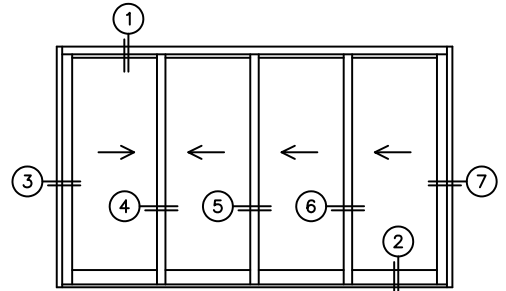

FLEETWOOD
WINDOWS & DOORS
FleetwoodUSA.com

NORWOOD 3070EX M/S
XXXX CUSTOM CONFIGURATION
NO SCREENS

ORDER NO.:

ITEM NO.:

REQUIRED DEALER INFO.

A(NET FRAME WIDTH)

B(NET FRAME HEIGHT)

SILL PAN HEIGHT (INTERIOR LEG)
(3/4", 1-1/16", 1-7/16" OR 1-7/8")

NOTES:

(USE RULER TO SCALE DIMENSIONS IN INCHES)

SCALE: 1/4

XXXX DOOR SHOWN

3
LOCK JAMB

4
INTERLOCKERS

5
INTERLOCKERS

6
INTERLOCKERS

7
LOCK JAMB

ARCHETYPE LATCH WITH
FLUSH PULL HANDLES