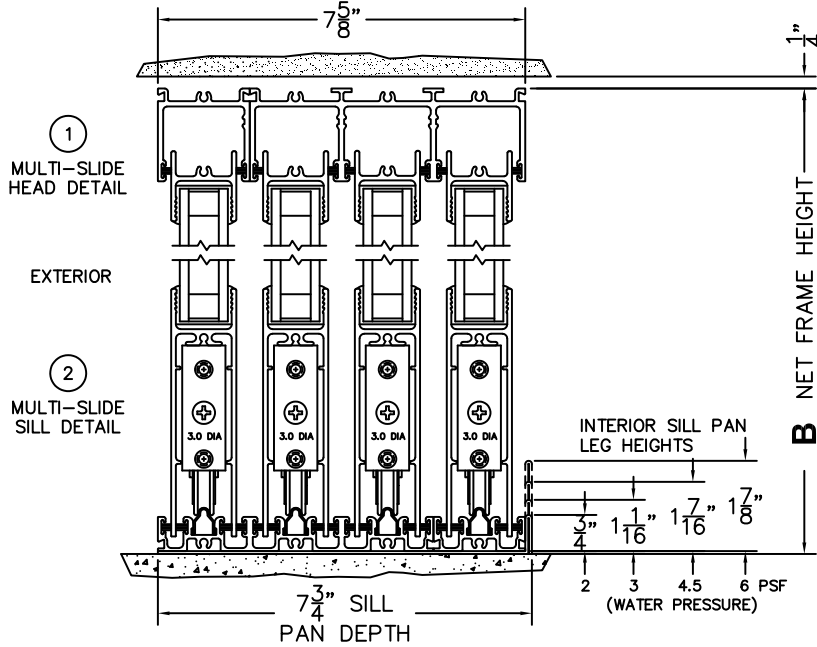

FLEETWOOD
WINDOWS & DOORS
FleetwoodUSA.com

NORWOOD 3070EX M/S
XXXX CUSTOM CONFIGURATION
NO SCREENS

ORDER NO.:

ITEM NO.:

REQUIRED DEALER INFO.

A(NET FRAME WIDTH)

B(NET FRAME HEIGHT)

SILL PAN HEIGHT (INTERIOR LEG)
(3/4", 1-1/16", 1-7/16" OR 1-7/8")

NOTES:

(USE RULER TO SCALE DIMENSIONS IN INCHES)

SCALE: 1/4

XXXX DOOR SHOWN

3
LOCK JAMB

4
INTERLOCKERS

5
INTERLOCKERS

6
INTERLOCKERS

7
LOCK JAMB

ARCHETYPE LATCH WITH
FLUSH PULL HANDLES