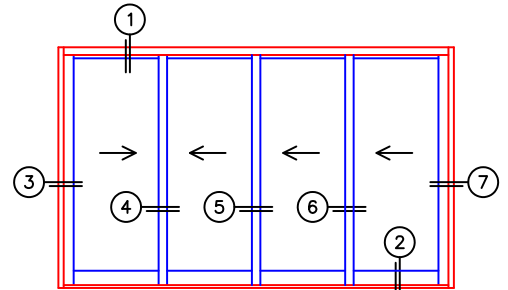

FLEETWOOD
WINDOWS & DOORS
FleetwoodUSA.com

NORWOOD 3070EX M/S
XXXX CUSTOM CONFIGURATION
NO SCREENS

ORDER NO.:

ITEM NO.:

REQUIRED DEALER INFO.

A (NET FRAME WIDTH)	
B (NET FRAME HEIGHT)	
SILL PAN HEIGHT (INTERIOR LEG) (3/4", 1-1/16", 1-7/16" OR 1-7/8")	

(USE RULER TO SCALE DIMENSIONS IN INCHES)

SCALE: 1/4

NOTES:

XXXX DOOR SHOWN

- (3)
LOCK JAMB
- (4)
INTERLOCKERS
- (5)
INTERLOCKERS
- (6)
INTERLOCKERS
- (7)
LOCK JAMB