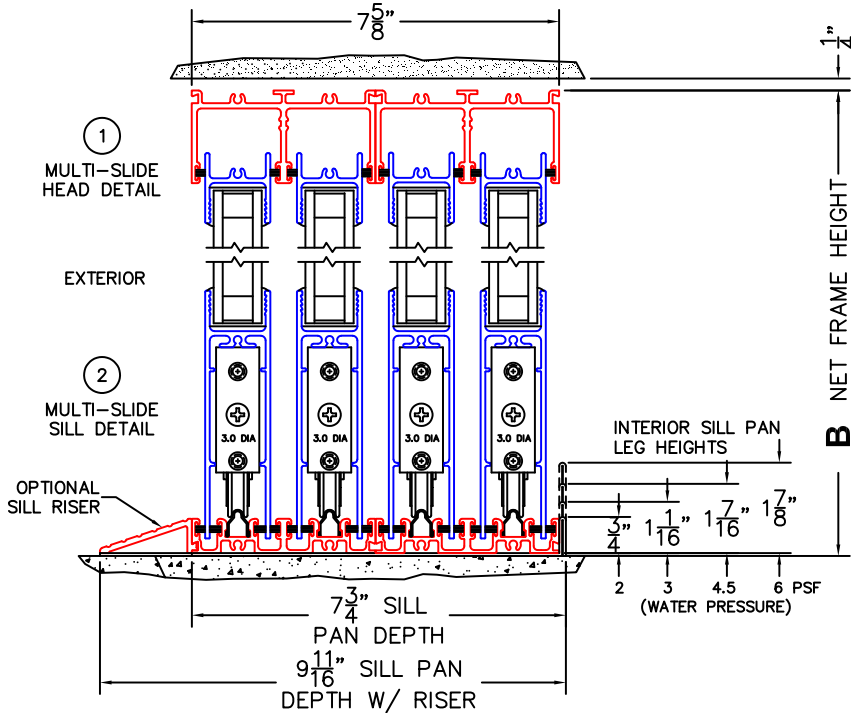

FLEETWOOD
WINDOWS & DOORS
FleetwoodUSA.com

NORWOOD 3070EX M/S
XXXX CUSTOM CONFIGURATION
NO SCREENS

ORDER NO.:

ITEM NO.:

REQUIRED DEALER INFO.

A (NET FRAME WIDTH)	
B (NET FRAME HEIGHT)	
SILL PAN HEIGHT (INTERIOR LEG) (3/4", 1-1/16", 1-7/16" OR 1-7/8")	

(USE RULER TO SCALE DIMENSIONS IN INCHES)

SCALE: 1/4

NOTES:

XXXX DOOR SHOWN

- (3)
LOCK JAMB
- (4)
INTERLOCKERS
- (5)
INTERLOCKERS
- (6)
INTERLOCKERS
- (7)
LOCK JAMB