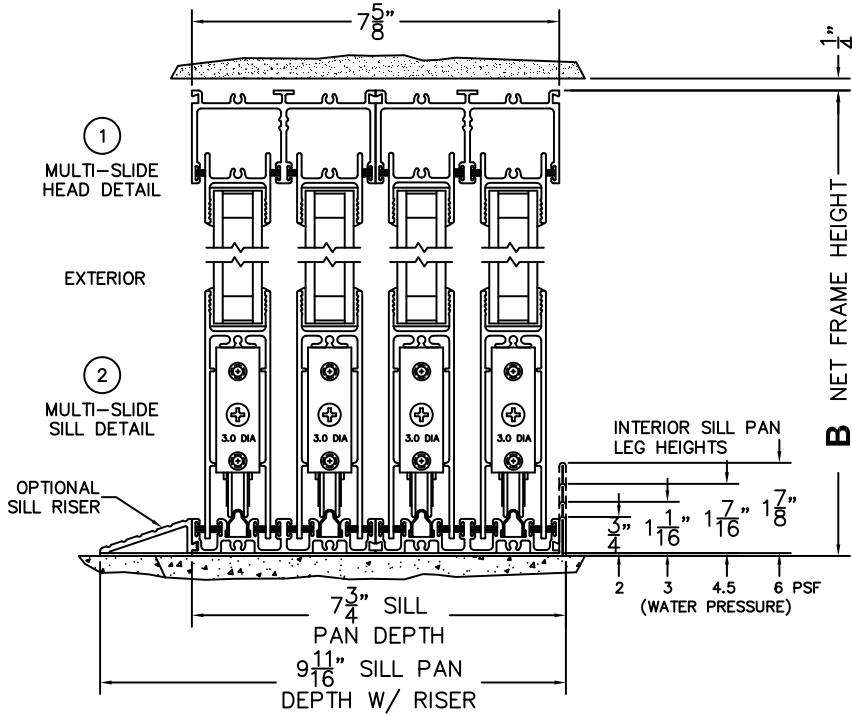

FLEETWOOD
WINDOWS & DOORS
FleetwoodUSA.com

NORWOOD 3070EX M/S
XXXX STANDARD CONFIGURATION
NO SCREENS

ORDER NO.:

ITEM NO.:

REQUIRED DEALER INFO.

A(NET FRAME WIDTH)

B(NET FRAME HEIGHT)

SILL PAN HEIGHT (INTERIOR LEG)
(3/4", 1-1/16", 1-7/16" OR 1-7/8")

NOTES:

(USE RULER TO SCALE DIMENSIONS IN INCHES)

SCALE: 1/4"

XXXX DOOR SHOWN

3 LOCK JAMB 4 INTERLOCKERS 5 INTERLOCKERS 6 INTERLOCKERS 7 LOCK JAMB