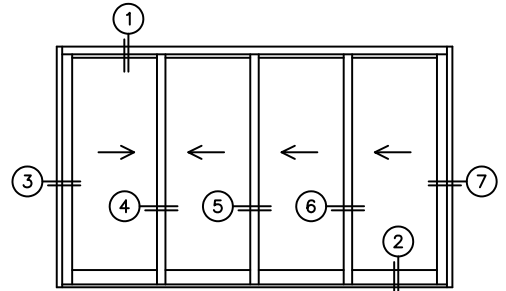

FLEETWOOD
WINDOWS & DOORS
FleetwoodUSA.com

NORWOOD 3070EX M/S
XXXX STANDARD CONFIGURATION
NO SCREENS

ORDER NO.:

ITEM NO.:

REQUIRED DEALER INFO.

A(NET FRAME WIDTH)

B(NET FRAME HEIGHT)

SILL PAN HEIGHT (INTERIOR LEG)
(3/4", 1-1/16", 1-7/16" OR 1-7/8")

NOTES:

(USE RULER TO SCALE DIMENSIONS IN INCHES)

SCALE: 1/4"

XXXX DOOR SHOWN

3 LOCK JAMB 4 INTERLOCKERS 5 INTERLOCKERS 6 INTERLOCKERS 7 LOCK JAMB