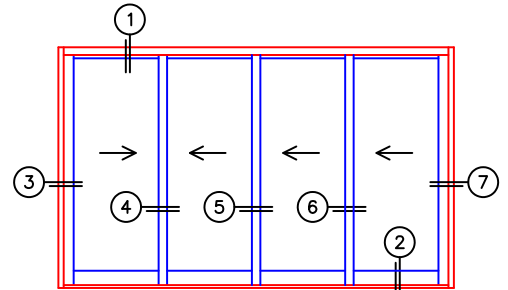

FLEETWOOD
WINDOWS & DOORS
FleetwoodUSA.com

NORWOOD 3070EX M/S
XXXX CUSTOM CONFIGURATION
NO SCREENS

ORDER NO.:

ITEM NO.:

REQUIRED DEALER INFO.

A(NET FRAME WIDTH)

B(NET FRAME HEIGHT)

SILL PAN HEIGHT (INTERIOR LEG)
(3/4", 1-1/16", 1-7/16" OR 1-7/8")

NOTES:

(USE RULER TO SCALE DIMENSIONS IN INCHES)

SCALE: 1/4

XXXX DOOR SHOWN

3 LOCK JAMB 4 INTERLOCKERS 5 INTERLOCKERS 6 INTERLOCKERS 7 LOCK JAMB