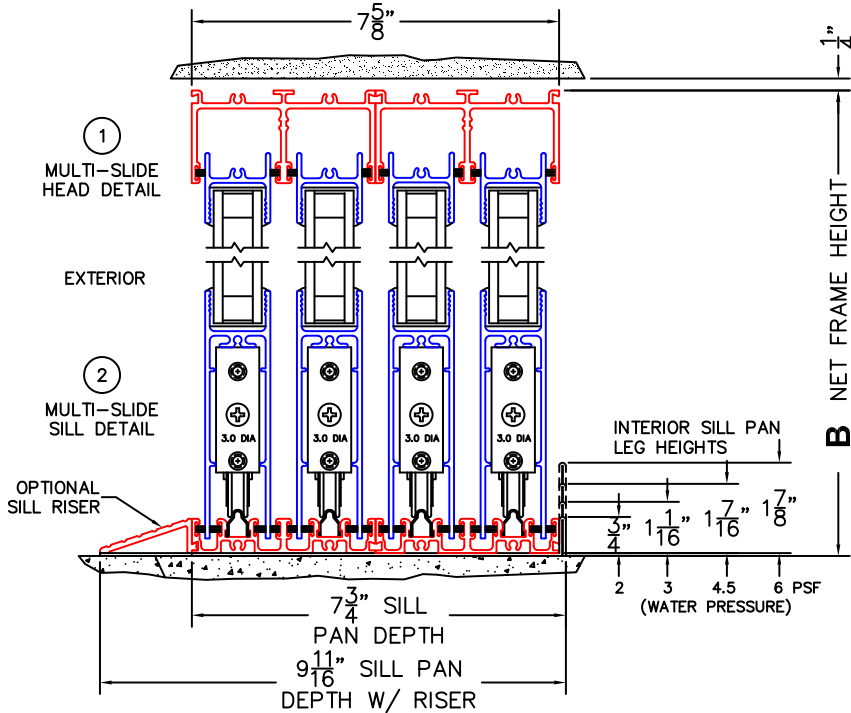

FLEETWOOD
WINDOWS & DOORS
FleetwoodUSA.com

NORWOOD 3070EX M/S
XXXX CUSTOM CONFIGURATION
NO SCREENS

ORDER NO.:

ITEM NO.:

REQUIRED DEALER INFO.

A(NET FRAME WIDTH)

B(NET FRAME HEIGHT)

SILL PAN HEIGHT (INTERIOR LEG)
(3/4", 1-1/16", 1-7/16" OR 1-7/8")

NOTES:

(USE RULER TO SCALE DIMENSIONS IN INCHES)

SCALE: 1/4

XXXX DOOR SHOWN

3 LOCK JAMB 4 INTERLOCKERS 5 INTERLOCKERS 6 INTERLOCKERS 7 LOCK JAMB