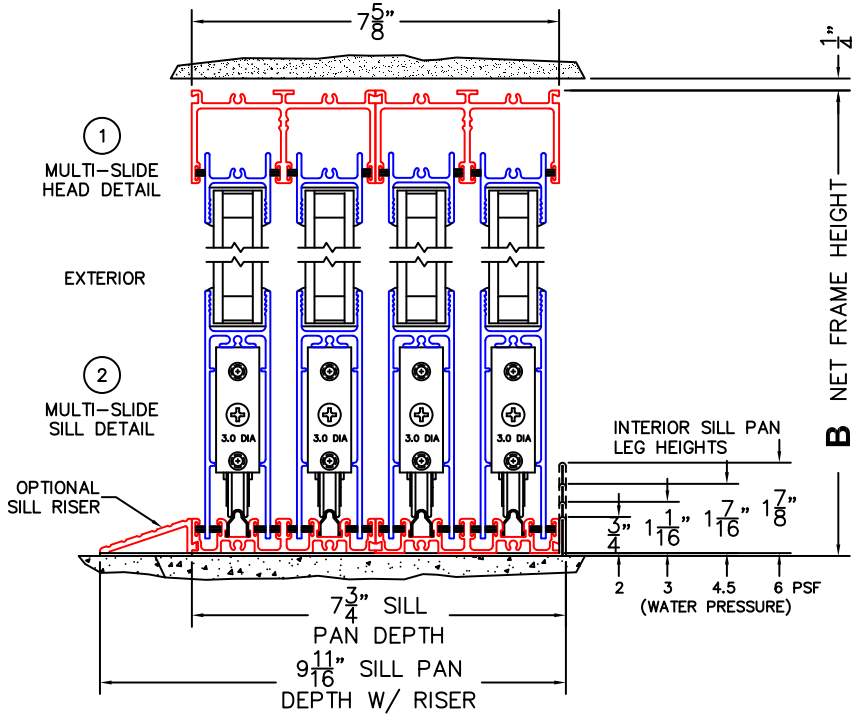

FLEETWOOD
WINDOWS & DOORS
FleetwoodUSA.com

NORWOOD 3070EX M/S
XXXX CUSTOM CONFIGURATION
NO SCREENS

ORDER NO.:

ITEM NO.:

REQUIRED DEALER INFO.

A(NET FRAME WIDTH)

B(NET FRAME HEIGHT)

SILL PAN HEIGHT (INTERIOR LEG)
(3/4", 1-1/16", 1-7/16" OR 1-7/8")

NOTES:

(USE RULER TO SCALE DIMENSIONS IN INCHES)

SCALE: 1/4

XXXX DOOR SHOWN

- (3)
LOCK JAMB
- (4)
INTERLOCKERS
- (5)
INTERLOCKERS
- (6)
INTERLOCKERS
- (7)
LOCK JAMB