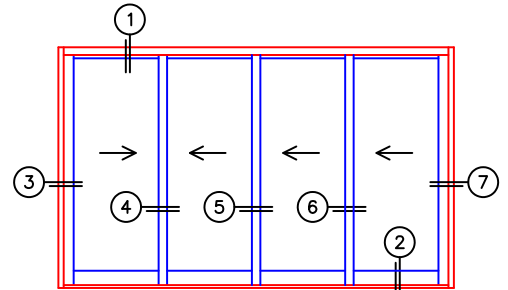

FLEETWOOD
WINDOWS & DOORS
FleetwoodUSA.com

NORWOOD 3070EX M/S
XXXX CUSTOM CONFIGURATION
NO SCREENS

ORDER NO.:

ITEM NO.:

REQUIRED DEALER INFO.

A(NET FRAME WIDTH)

B(NET FRAME HEIGHT)

SILL PAN HEIGHT (INTERIOR LEG)
(3/4", 1-1/16", 1-7/16" OR 1-7/8")

NOTES:

(USE RULER TO SCALE DIMENSIONS IN INCHES)

SCALE: 1/4

XXXX DOOR SHOWN

- (3)
LOCK JAMB
- (4)
INTERLOCKERS
- (5)
INTERLOCKERS
- (6)
INTERLOCKERS
- (7)
LOCK JAMB