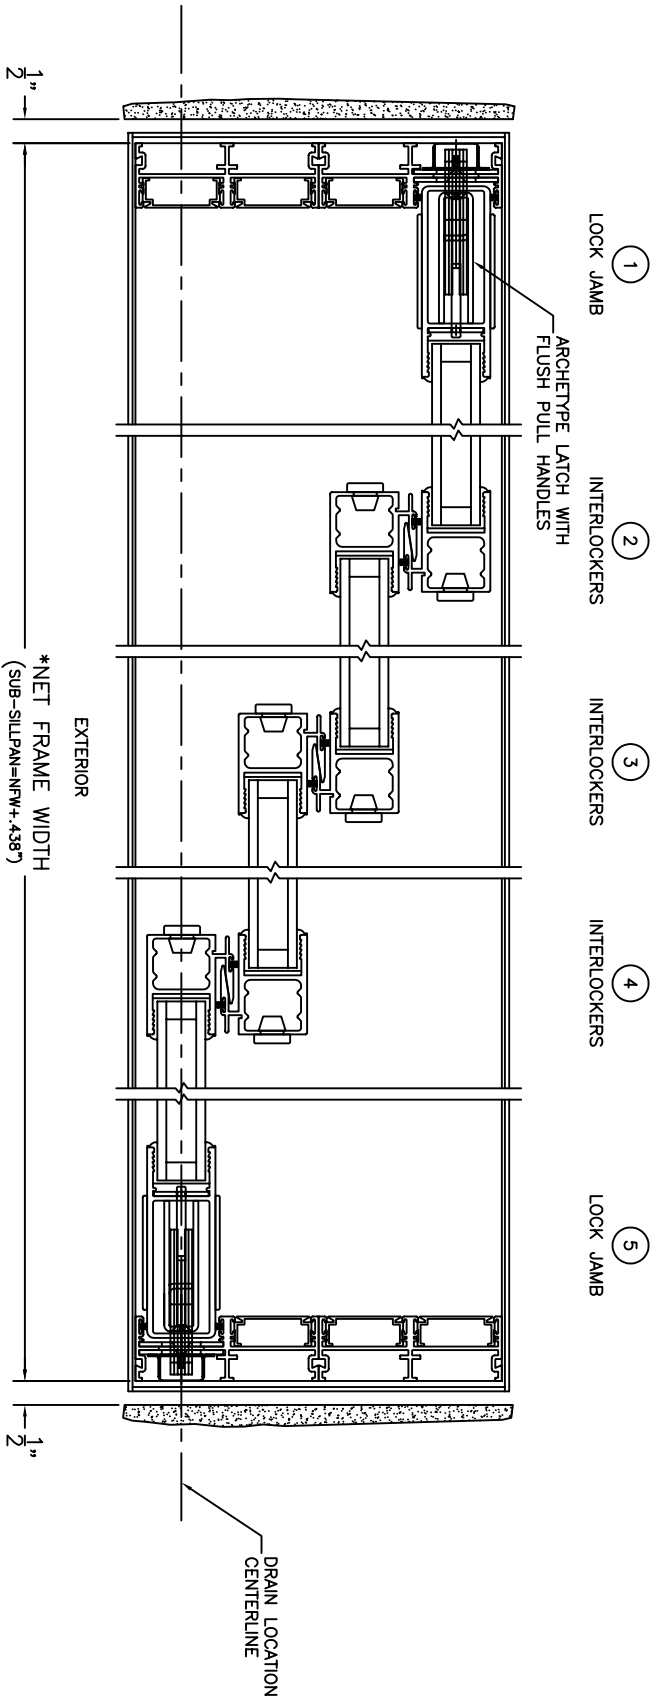

FLEETWOOD
 WINDOWS & DOORS
 FleetwoodUSA.com

NORWOOD 3070EX M/S
 XXXX CUSTOM CONFIGURATION
 SUB-SILLPAN NO SCREENS

ORDER NO.:

ITEM NO.:

SCALE: 1/4

*DOES NOT INCLUDE SUB-SILLPAN