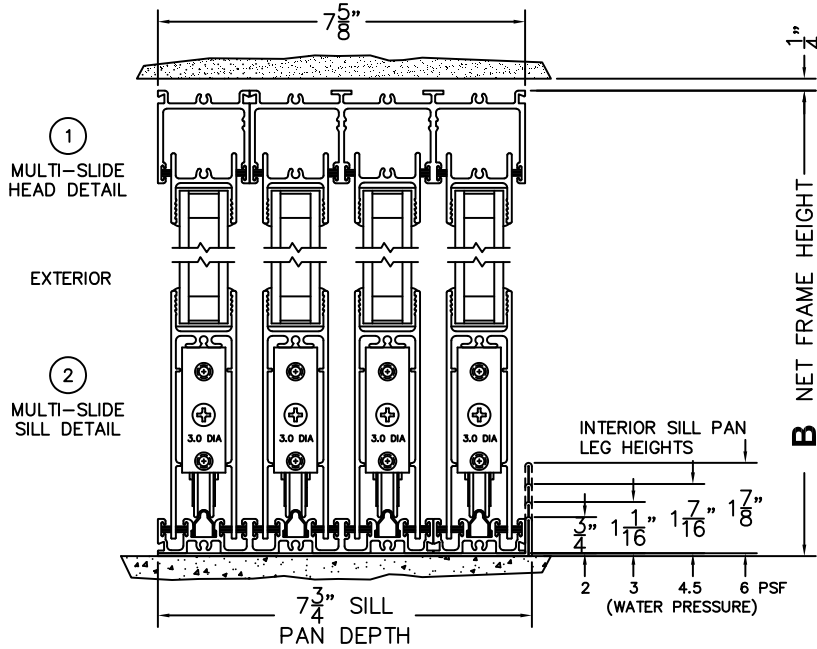

FLEETWOOD
WINDOWS & DOORS
FleetwoodUSA.com

NORWOOD 3070EX M/S
XXXX CUSTOM CONFIGURATION
NO SCREENS

ORDER NO.:

ITEM NO.:

REQUIRED DEALER INFO.

A(NET FRAME WIDTH)

B(NET FRAME HEIGHT)

SILL PAN HEIGHT (INTERIOR LEG)
(3/4", 1-1/16", 1-7/16" OR 1-7/8")

NOTES:

(USE RULER TO SCALE DIMENSIONS IN INCHES)

SCALE: 1/4"

XXXX DOOR SHOWN

- ①
LOCK JAMB
- ②
INTERLOCKERS
- ③
INTERLOCKERS
- ④
INTERLOCKERS
- ⑤
LOCK JAMB

ARCHETYPE LATCH WITH
FLUSH PULL HANDLES