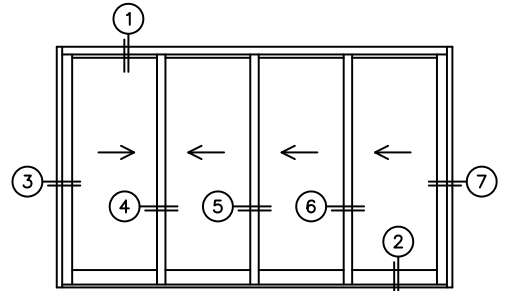

FLEETWOOD
WINDOWS & DOORS
FleetwoodUSA.com

NORWOOD 3070EX M/S
XXXX CUSTOM CONFIGURATION
NO SCREENS

ORDER NO.:

ITEM NO.:

REQUIRED DEALER INFO.

A(NET FRAME WIDTH)

B(NET FRAME HEIGHT)

SILL PAN HEIGHT (INTERIOR LEG)
(3/4", 1-1/16", 1-7/16" OR 1-7/8")

NOTES:

(USE RULER TO SCALE DIMENSIONS IN INCHES)

SCALE: 1/4"

XXXX DOOR SHOWN

- ①
LOCK JAMB
- ②
INTERLOCKERS
- ③
INTERLOCKERS
- ④
INTERLOCKERS
- ⑤
LOCK JAMB

ARCHETYPE LATCH WITH
FLUSH PULL HANDLES