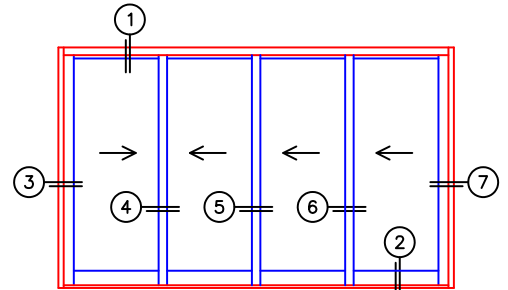

FLEETWOOD
WINDOWS & DOORS
FleetwoodUSA.com

NORWOOD 3070EX M/S
XXXX CUSTOM CONFIGURATION
NO SCREENS

ORDER NO.:

ITEM NO.:

REQUIRED DEALER INFO.

A(NET FRAME WIDTH)

B(NET FRAME HEIGHT)

SILL PAN HEIGHT (INTERIOR LEG)
(3/4", 1-1/16", 1-7/16" OR 1-7/8")

NOTES:

(USE RULER TO SCALE DIMENSIONS IN INCHES)

SCALE: 1/4"

3 LOCK JAMB 4 INTERLOCKERS 5 INTERLOCKERS 6 INTERLOCKERS 7 LOCK JAMB