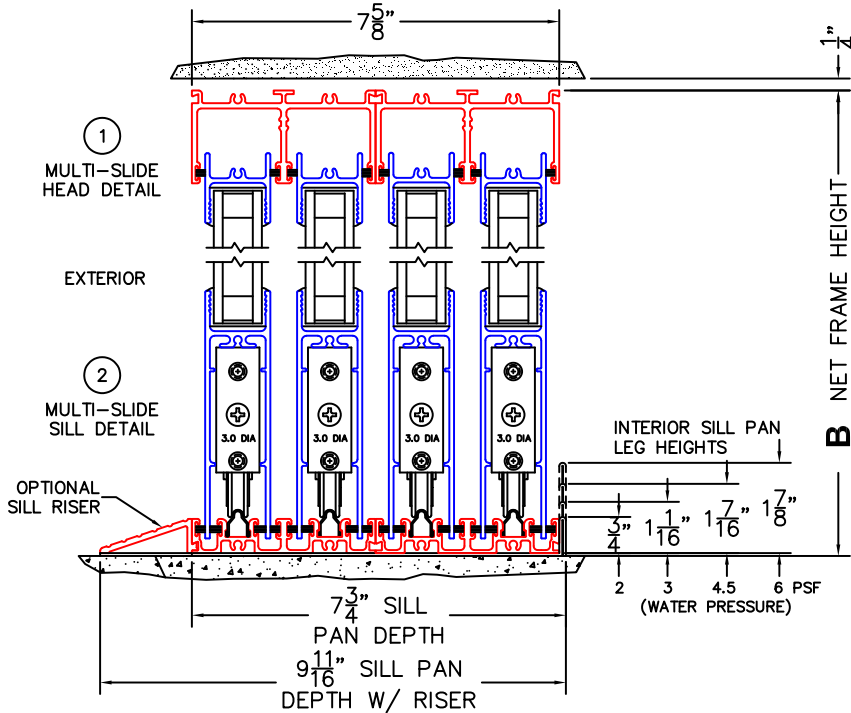

FLEETWOOD
WINDOWS & DOORS
FleetwoodUSA.com

NORWOOD 3070EX M/S
XXXX CUSTOM CONFIGURATION
NO SCREENS

ORDER NO.:

ITEM NO.:

REQUIRED DEALER INFO.

A(NET FRAME WIDTH)

B(NET FRAME HEIGHT)

SILL PAN HEIGHT (INTERIOR LEG)
(3/4", 1-1/16", 1-7/16" OR 1-7/8")

NOTES:

(USE RULER TO SCALE DIMENSIONS IN INCHES)

SCALE: 1/4"

3 LOCK JAMB 4 INTERLOCKERS 5 INTERLOCKERS 6 INTERLOCKERS 7 LOCK JAMB