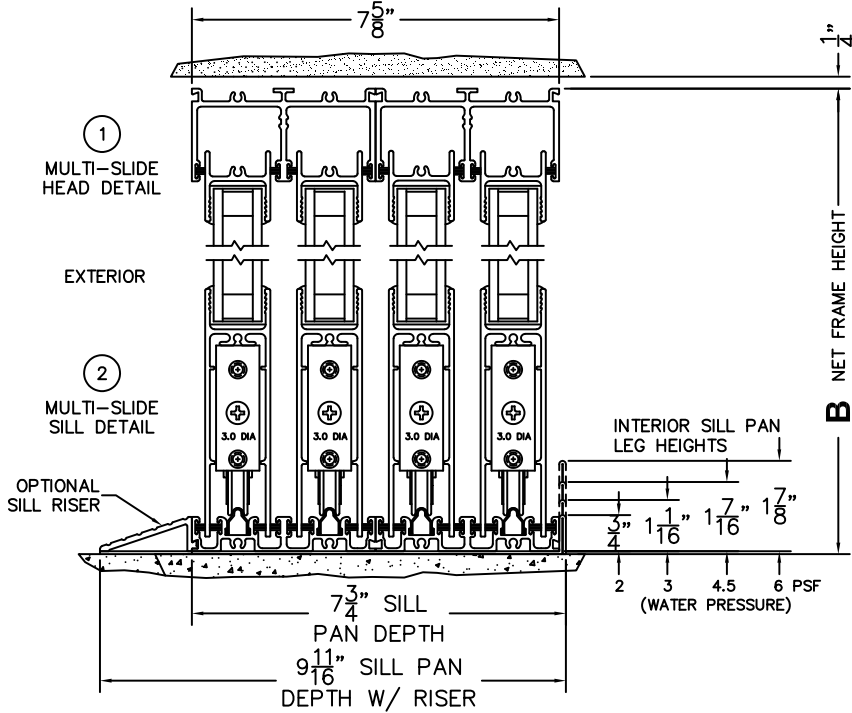

FLEETWOOD
WINDOWS & DOORS
FleetwoodUSA.com

NORWOOD 3070EX M/S
XXXX STANDARD CONFIGURATION
NO SCREENS

ORDER NO.:

ITEM NO.:

REQUIRED DEALER INFO.

A(NET FRAME WIDTH)

B(NET FRAME HEIGHT)

SILL PAN HEIGHT (INTERIOR LEG)
(3/4", 1-1/16", 1-7/16" OR 1-7/8")

NOTES:

(USE RULER TO SCALE DIMENSIONS IN INCHES)

SCALE: 1/4"

XXXX DOOR SHOWN