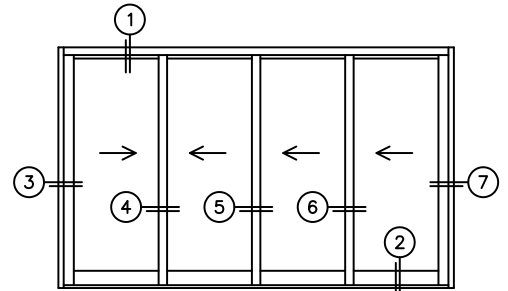

FLEETWOOD
WINDOWS & DOORS
FleetwoodUSA.com

NORWOOD 3070EX M/S
XXXX STANDARD CONFIGURATION
NO SCREENS

ORDER NO.:

ITEM NO.:

REQUIRED DEALER INFO.

A(NET FRAME WIDTH)

B(NET FRAME HEIGHT)

SILL PAN HEIGHT (INTERIOR LEG)
(3/4", 1-1/16", 1-7/16" OR 1-7/8")

NOTES:

(USE RULER TO SCALE DIMENSIONS IN INCHES)

SCALE: 1/4"

XXXX DOOR SHOWN