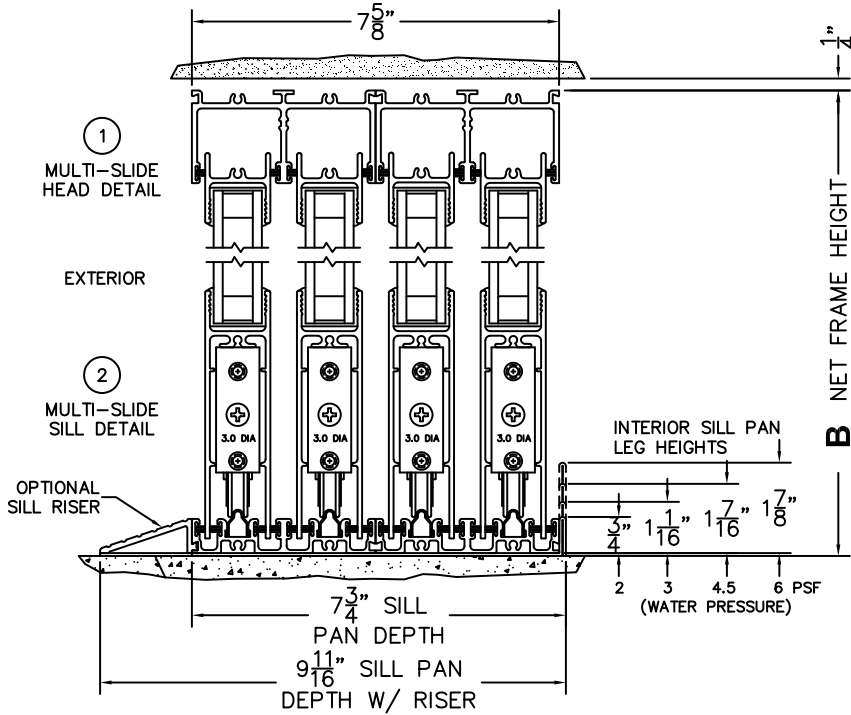

**FLEETWOOD**  
WINDOWS & DOORS  
FleetwoodUSA.com

**NORWOOD 3070EX M/S**  
XXXX CUSTOM CONFIGURATION  
NO SCREENS

ORDER NO.:

ITEM NO.:

REQUIRED DEALER INFO.

**A**(NET FRAME WIDTH)

**B**(NET FRAME HEIGHT)

SILL PAN HEIGHT (INTERIOR LEG)  
(3/4", 1-1/16", 1-7/16" OR 1-7/8")

NOTES:

(USE RULER TO SCALE DIMENSIONS IN INCHES)

SCALE: 1/4"

XXXX DOOR SHOWN