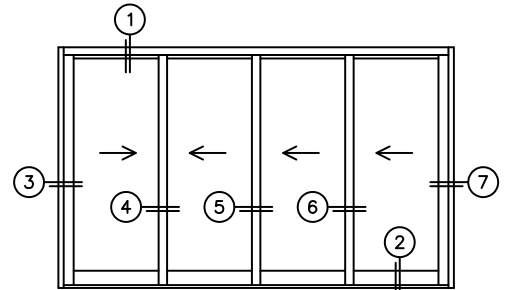

**FLEETWOOD**  
WINDOWS & DOORS  
FleetwoodUSA.com

**NORWOOD 3070EX M/S**  
XXXX CUSTOM CONFIGURATION  
NO SCREENS

ORDER NO.:

ITEM NO.:

REQUIRED DEALER INFO.

**A**(NET FRAME WIDTH)

**B**(NET FRAME HEIGHT)

SILL PAN HEIGHT (INTERIOR LEG)  
(3/4", 1-1/16", 1-7/16" OR 1-7/8")

NOTES:

(USE RULER TO SCALE DIMENSIONS IN INCHES)

SCALE: 1/4"

XXXX DOOR SHOWN