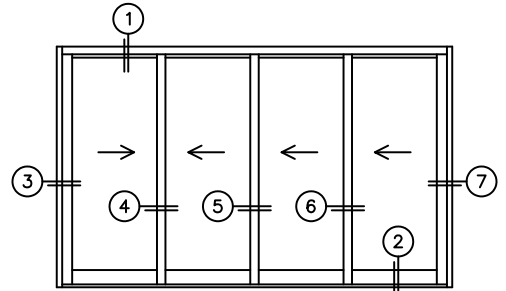

FLEETWOOD
WINDOWS & DOORS
FleetwoodUSA.com

NORWOOD 3070EX M/S
XXXX CUSTOM CONFIGURATION
NO SCREENS

ORDER NO.:

ITEM NO.:

REQUIRED DEALER INFO.

A(NET FRAME WIDTH)

B(NET FRAME HEIGHT)

SILL PAN HEIGHT (INTERIOR LEG)
(3/4", 1-1/16", 1-7/16" OR 1-7/8")

NOTES:

(USE RULER TO SCALE DIMENSIONS IN INCHES)

SCALE: 1/4

XXXX DOOR SHOWN

③ LOCK JAMB ④ INTERLOCKERS ⑤ INTERLOCKERS ⑥ INTERLOCKERS ⑦ LOCK JAMB