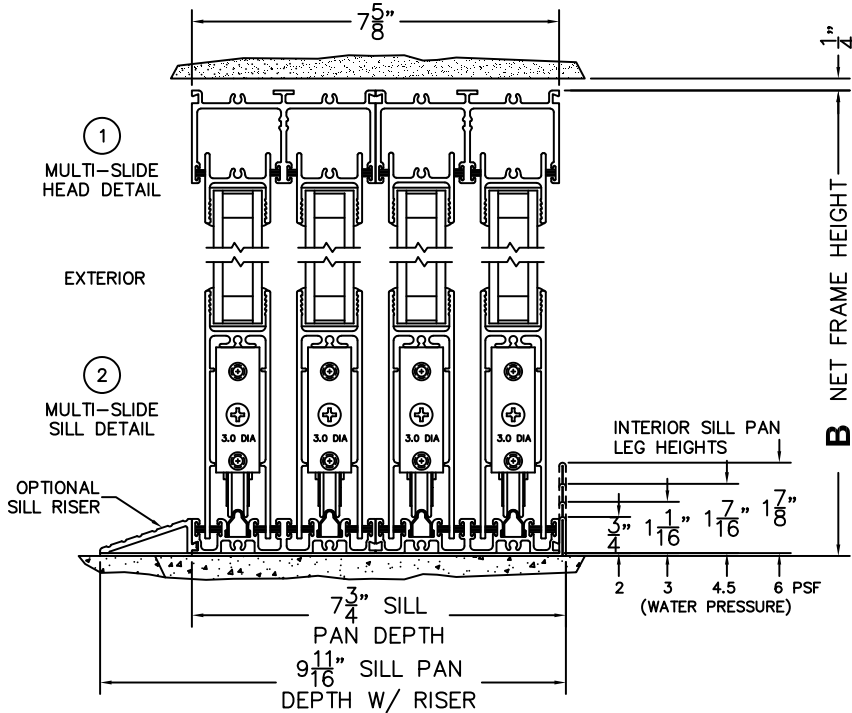

FLEETWOOD
WINDOWS & DOORS
FleetwoodUSA.com

NORWOOD 3070EX M/S
XXXX CUSTOM CONFIGURATION
NO SCREENS

ORDER NO.:

ITEM NO.:

REQUIRED DEALER INFO.

A(NET FRAME WIDTH)

B(NET FRAME HEIGHT)

SILL PAN HEIGHT (INTERIOR LEG)
(3/4", 1-1/16", 1-7/16" OR 1-7/8")

NOTES:

(USE RULER TO SCALE DIMENSIONS IN INCHES)

SCALE: 1/4

XXXX DOOR SHOWN

③ LOCK JAMB ④ INTERLOCKERS ⑤ INTERLOCKERS ⑥ INTERLOCKERS ⑦ LOCK JAMB