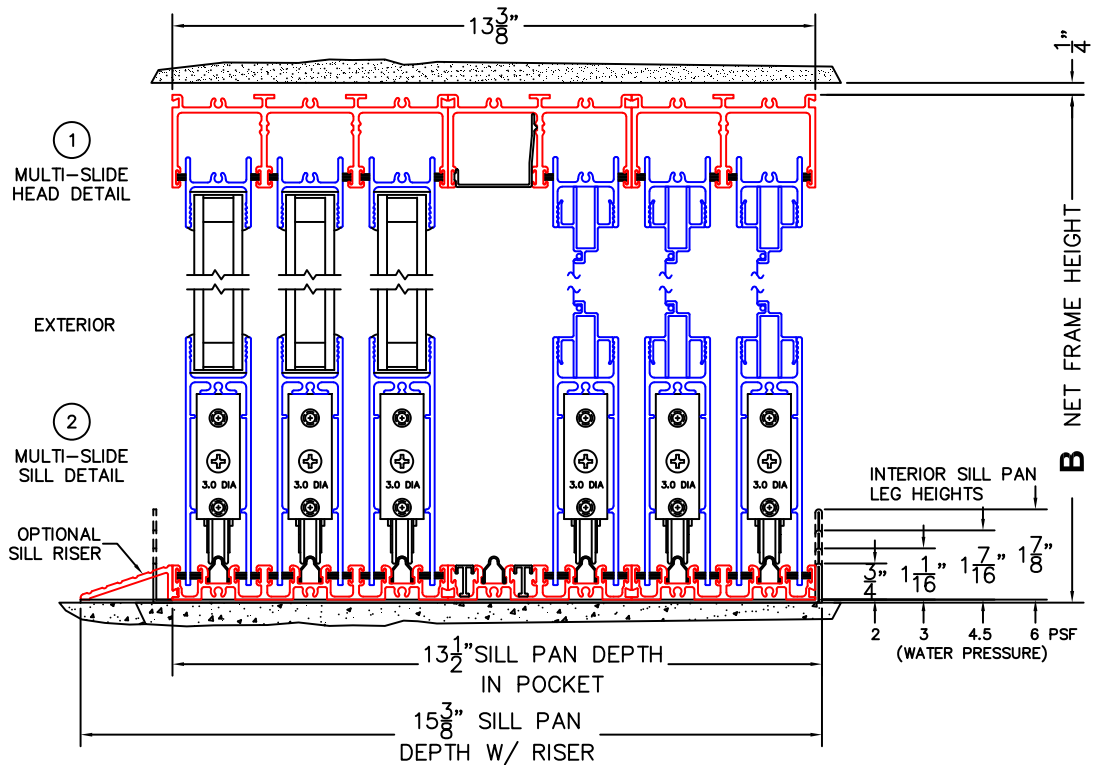

CALCULATED VALUES (FLEETWOOD SUPPLIED)

C(POCKET WIDTH)

D(NET FRAME WIDTH)

NOTES:

(USE RULER TO SCALE DIMENSIONS IN INCHES)

SCALE: 1/4

FLEETWOOD
WINDOWS & DOORS
FleetwoodUSA.com

NORWOOD 3070EX M/S
XXXP CUSTOM CONFIGURATION
WITH SCREENS

ORDER NO.:

ITEM NO.:

(USE RULER TO SCALE DIMENSIONS IN INCHES)

SCALE: 1/4

*CAUTION: WHEN CONSTRUCTING POCKET NOTE THAT DAYLIGHT WIDTH DOES NOT INCLUDE 1" SET BACK FOR POST INTERLOCKER.