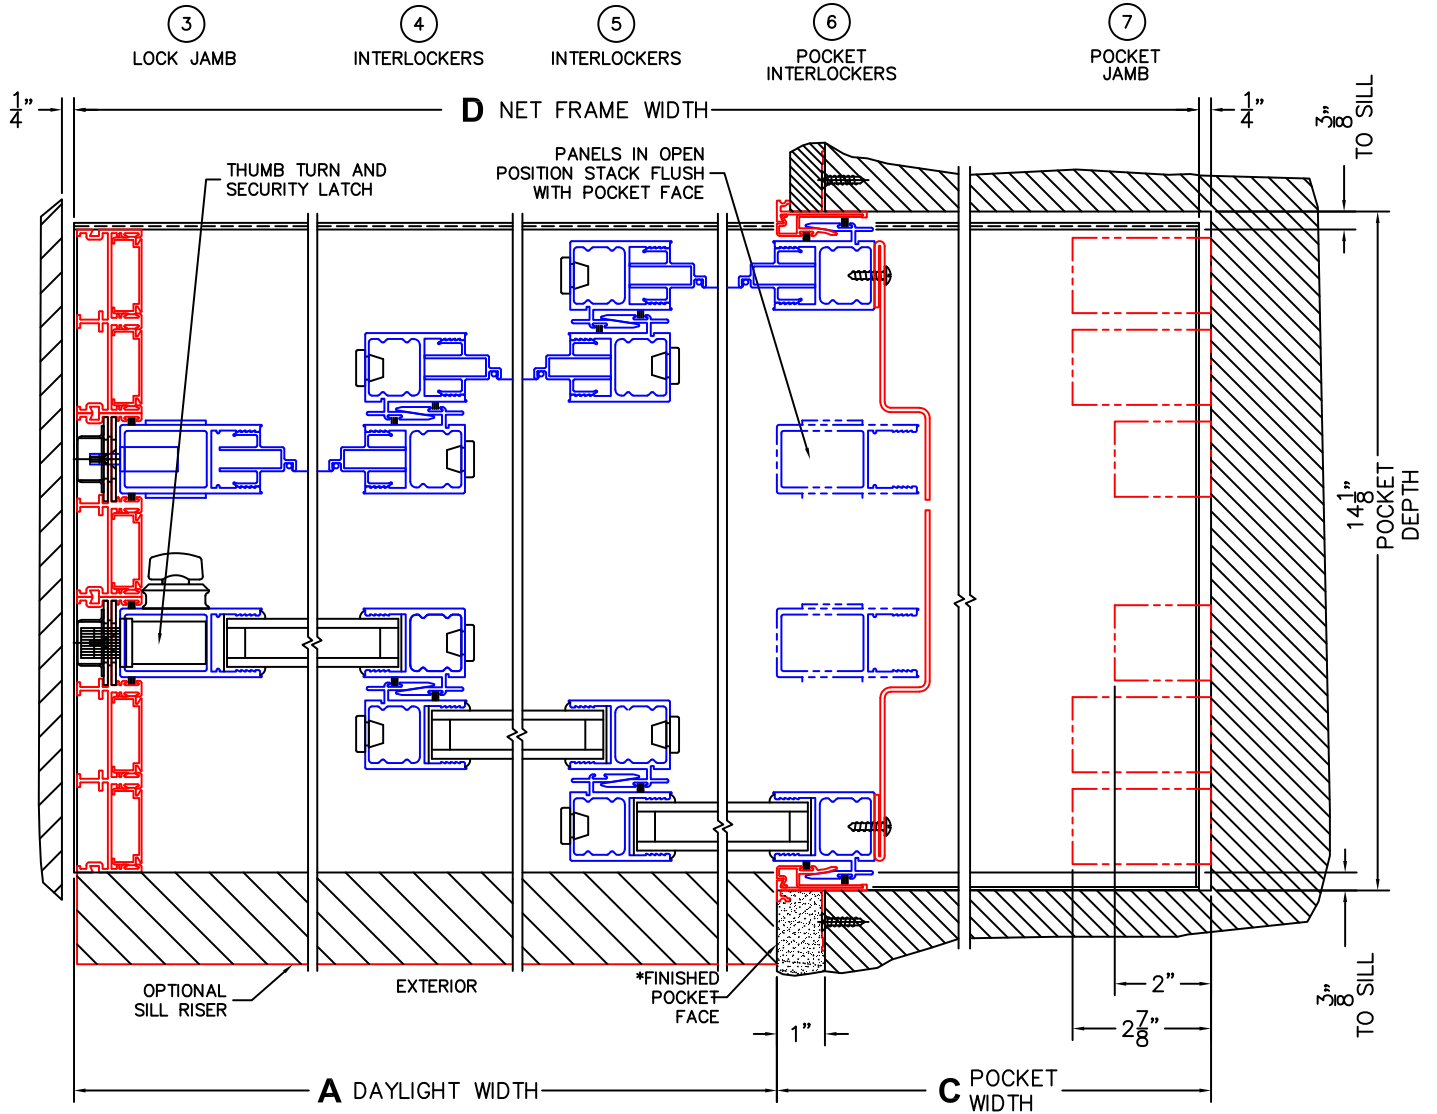

FLEETWOOD
WINDOWS & DOORS
FleetwoodUSA.com

NORWOOD 3070EX M/S
XXXP CUSTOM CONFIGURATION
WITH SCREENS

ORDER NO.:

ITEM NO.:

REQUIRED DEALER INFO.

A(DAYLIGHT WIDTH)

B(NET FRAME HEIGHT)

SILL PAN HEIGHT (INTERIOR LEG)
(3/4", 1-1/16", 1-7/16" OR 1-7/8")

CALCULATED VALUES (FLEETWOOD SUPPLIED)

C(POCKET WIDTH)

D(NET FRAME WIDTH)

NOTES:

(USE RULER TO SCALE DIMENSIONS IN INCHES)

SCALE: 1/4

FLEETWOOD
WINDOWS & DOORS
FleetwoodUSA.com

NORWOOD 3070EX M/S
XXXP CUSTOM CONFIGURATION
WITH SCREENS

ORDER NO.:

ITEM NO.:

(USE RULER TO SCALE DIMENSIONS IN INCHES)

SCALE: 1/4

*CAUTION: WHEN CONSTRUCTING POCKET NOTE THAT DAYLIGHT WIDTH DOES NOT INCLUDE 1" SET BACK FOR POST INTERLOCKER.