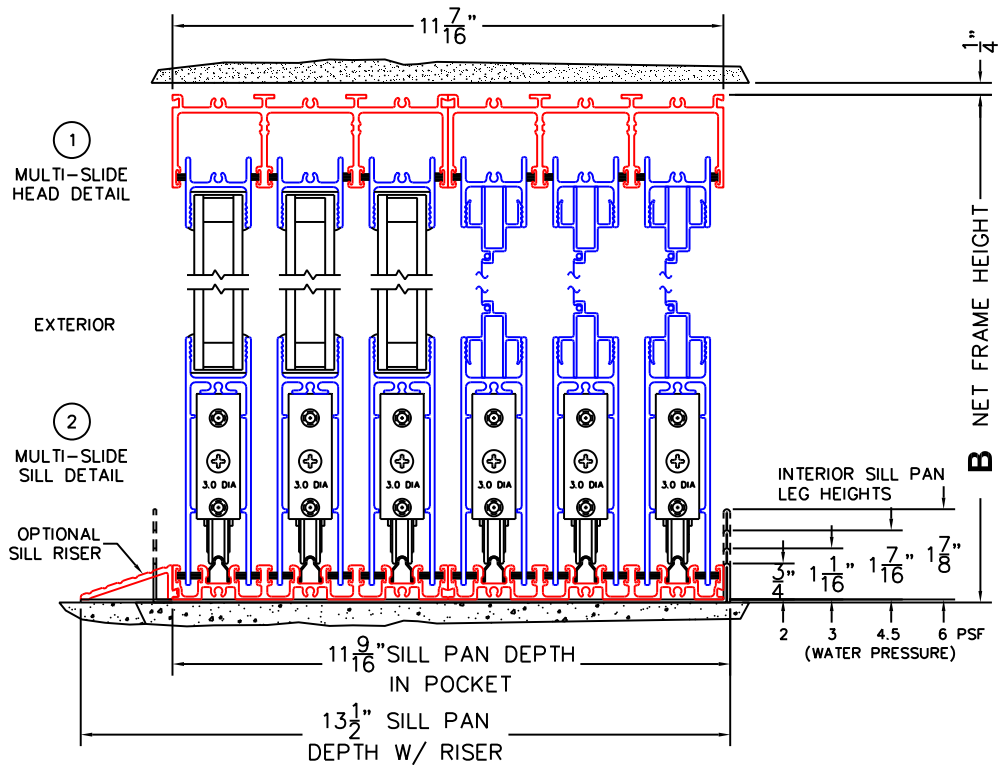

CALCULATED VALUES (FLEETWOOD SUPPLIED)

C(POCKET WIDTH)

D(NET FRAME WIDTH)

NOTES:

(USE RULER TO SCALE DIMENSIONS IN INCHES)

SCALE: 1/4

XXXX DOOR SHOWN

(USE RULER TO SCALE DIMENSIONS IN INCHES)

SCALE: 1/4

*CAUTION: WHEN CONSTRUCTING POCKET NOTE THAT DAYLIGHT WIDTH DOES NOT INCLUDE 1" SET BACK FOR POST INTERLOCKER.