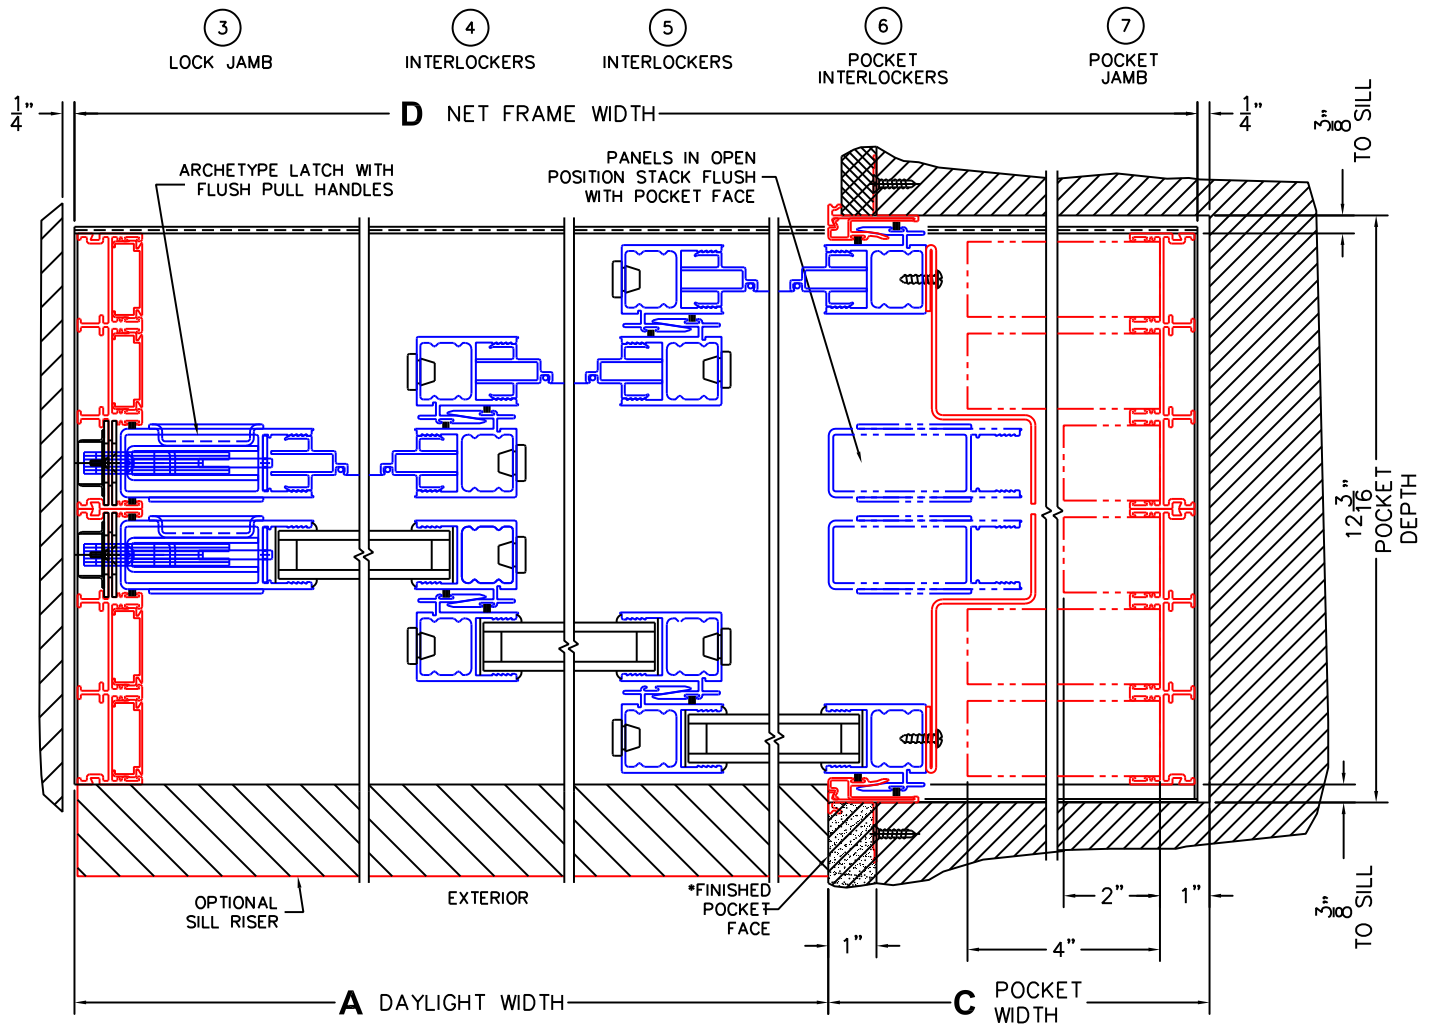

FLEETWOOD
WINDOWS & DOORS
FleetwoodUSA.com

NORWOOD 3070EX M/S
XXXX STANDARD CONFIGURATION
WITH SCREENS

ORDER NO.:

ITEM NO.:

REQUIRED DEALER INFO.

A(DAYLIGHT WIDTH)

B(NET FRAME HEIGHT)

SILL PAN HEIGHT (INTERIOR LEG)
(3/4", 1-1/16", 1-7/16" OR 1-7/8")

CALCULATED VALUES (FLEETWOOD SUPPLIED)

C(POCKET WIDTH)

D(NET FRAME WIDTH)

NOTES:

(USE RULER TO SCALE DIMENSIONS IN INCHES)

SCALE: 1/4

XXXX DOOR SHOWN

(USE RULER TO SCALE DIMENSIONS IN INCHES)

SCALE: 1/4

*CAUTION: WHEN CONSTRUCTING POCKET NOTE THAT DAYLIGHT WIDTH DOES NOT INCLUDE 1" SET BACK FOR POST INTERLOCKER.