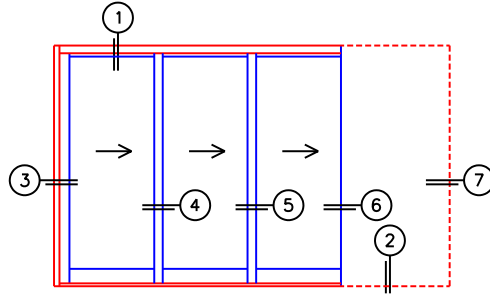

CALCULATED VALUES (FLEETWOOD SUPPLIED)

C(POCKET WIDTH)

D(NET FRAME WIDTH)

NOTES:

(USE RULER TO SCALE DIMENSIONS IN INCHES)

SCALE: 1/4

XXXX DOOR SHOWN

(USE RULER TO SCALE DIMENSIONS IN INCHES)

SCALE: 1/4

*CAUTION: WHEN CONSTRUCTING POCKET NOTE THAT DAYLIGHT WIDTH DOES NOT INCLUDE 1" SET BACK FOR POST INTERLOCKER.