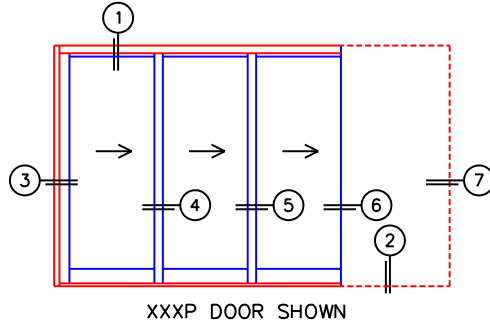

CALCULATED VALUES (FLEETWOOD SUPPLIED)

C(POCKET WIDTH)

D(NET FRAME WIDTH)

NOTES:

(USE RULER TO SCALE DIMENSIONS IN INCHES)

SCALE: 1/4

FLEETWOOD
 Windows & Doors
 2485 Railroad Street, Corona, CA 92880
 (800) 736-7363 www.fleetwoodusa.com

NORWOOD 3070EX M/S
 XXXP STANDARD CONFIGURATION
 WITH SCREENS

ORDER NO.:

ITEM NO.:

(USE RULER TO SCALE DIMENSIONS IN INCHES)

SCALE: 1/4

*CAUTION: WHEN CONSTRUCTING POCKET NOTE THAT DAYLIGHT WIDTH DOES NOT INCLUDE 1" SET BACK FOR POST INTERLOCKER.