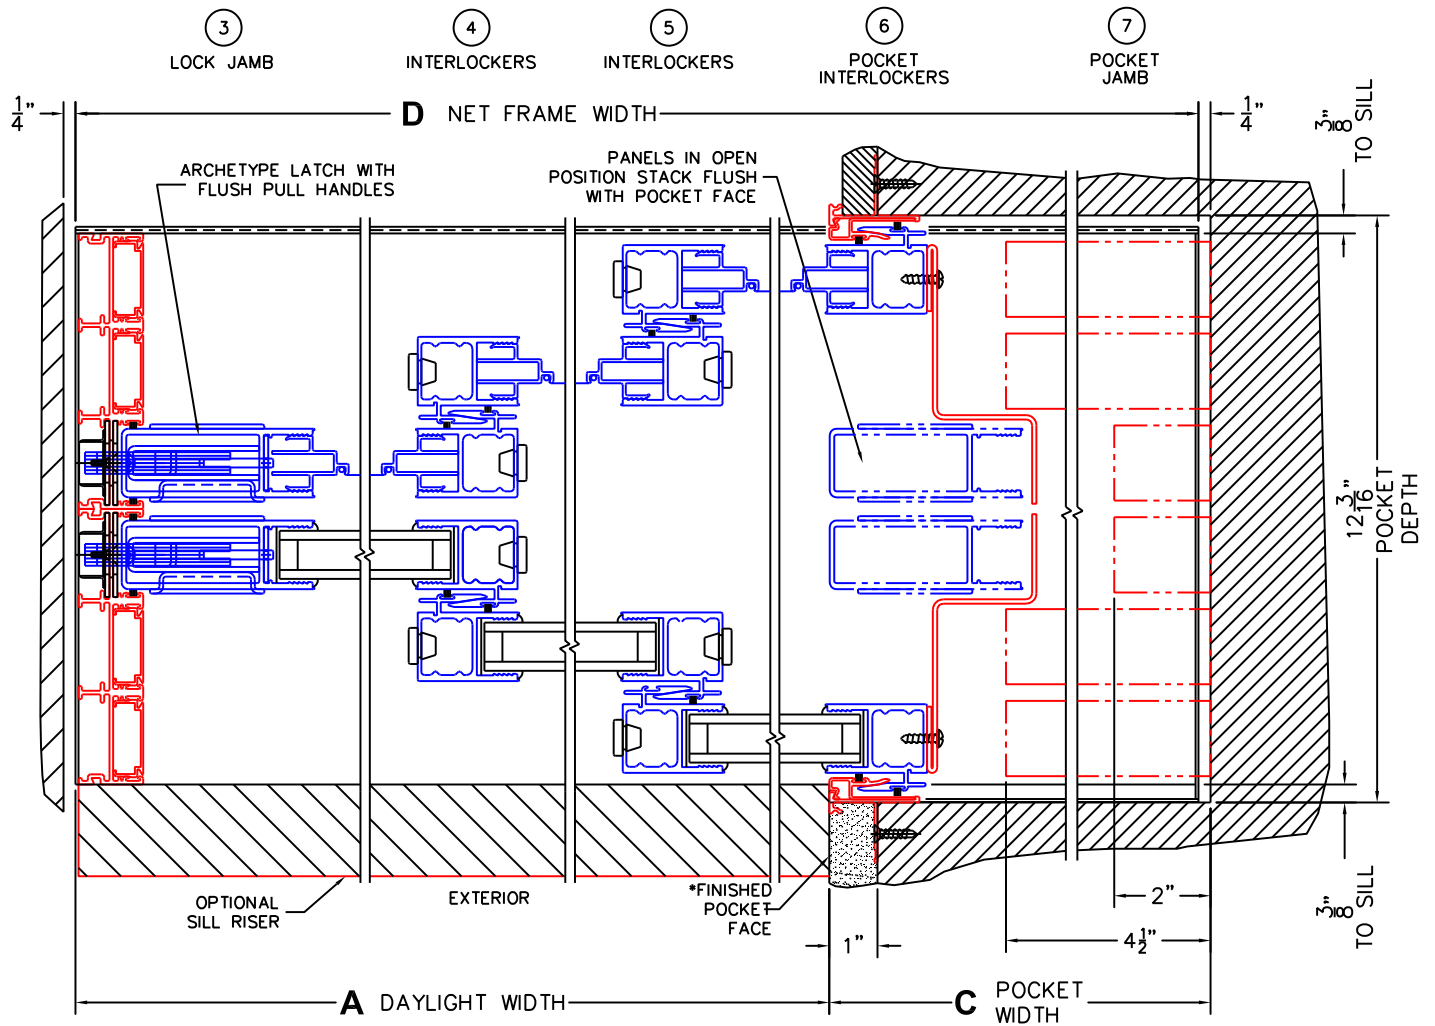

FLEETWOOD
WINDOWS & DOORS
FleetwoodUSA.com

NORWOOD 3070EX M/S
XXXX STANDARD CONFIGURATION
WITH SCREENS

ORDER NO.:

ITEM NO.:

REQUIRED DEALER INFO.

A(DAYLIGHT WIDTH)

B(NET FRAME HEIGHT)

SILL PAN HEIGHT (INTERIOR LEG)
(3/4", 1-1/16", 1-7/16" OR 1-7/8")

CALCULATED VALUES (FLEETWOOD SUPPLIED)

C(POCKET WIDTH)

D(NET FRAME WIDTH)

NOTES:

(USE RULER TO SCALE DIMENSIONS IN INCHES)

SCALE: 1/4

FLEETWOOD
 Windows & Doors
 2485 Railroad Street, Corona, CA 92880
 (800) 736-7363 www.fleetwoodusa.com

NORWOOD 3070EX M/S
 XXXP STANDARD CONFIGURATION
 WITH SCREENS

ORDER NO.:

ITEM NO.:

(USE RULER TO SCALE DIMENSIONS IN INCHES)

SCALE: 1/4

*CAUTION: WHEN CONSTRUCTING POCKET NOTE THAT DAYLIGHT WIDTH DOES NOT INCLUDE 1" SET BACK FOR POST INTERLOCKER.