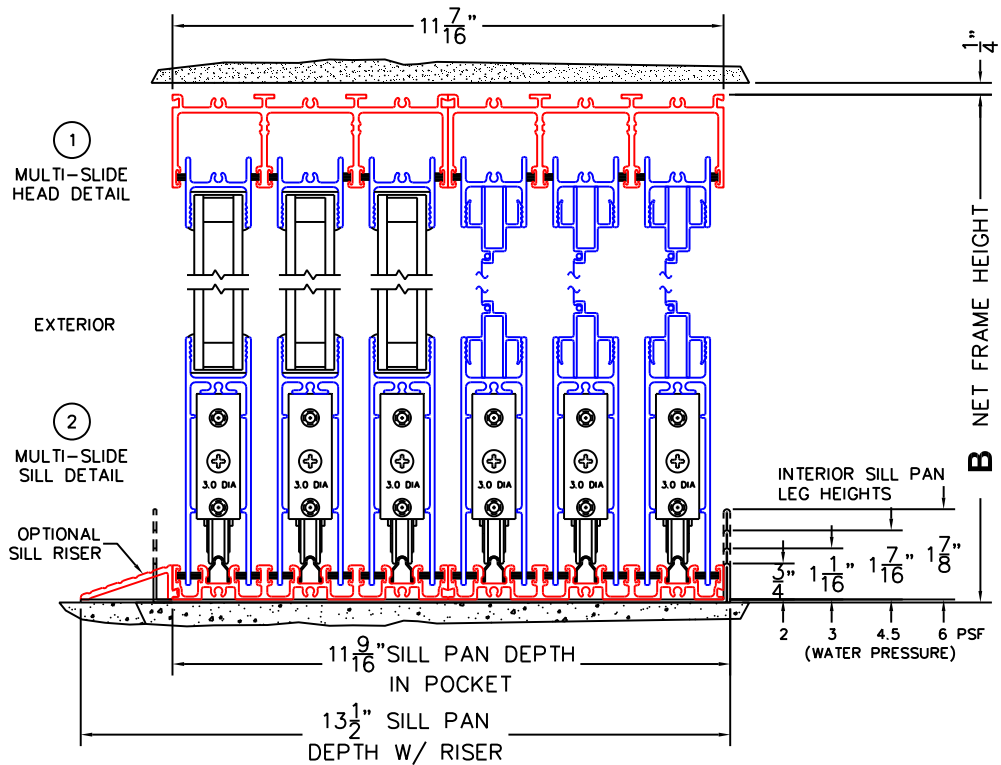

CALCULATED VALUES (FLEETWOOD SUPPLIED)

C(POCKET WIDTH)

D(NET FRAME WIDTH)

NOTES:

(USE RULER TO SCALE DIMENSIONS IN INCHES)

SCALE: 1/4

FLEETWOOD
 Windows & Doors
 2485 Railroad Street, Corona, CA 92880
 (800) 736-7363 www.fleetwoodusa.com

NORWOOD 3070EX M/S
 XXXP STANDARD CONFIGURATION
 WITH SCREENS

ORDER NO.:

ITEM NO.:

(USE RULER TO SCALE DIMENSIONS IN INCHES)

SCALE: 1/4

*CAUTION: WHEN CONSTRUCTING POCKET NOTE THAT DAYLIGHT WIDTH DOES NOT INCLUDE 1" SET BACK FOR POST INTERLOCKER.