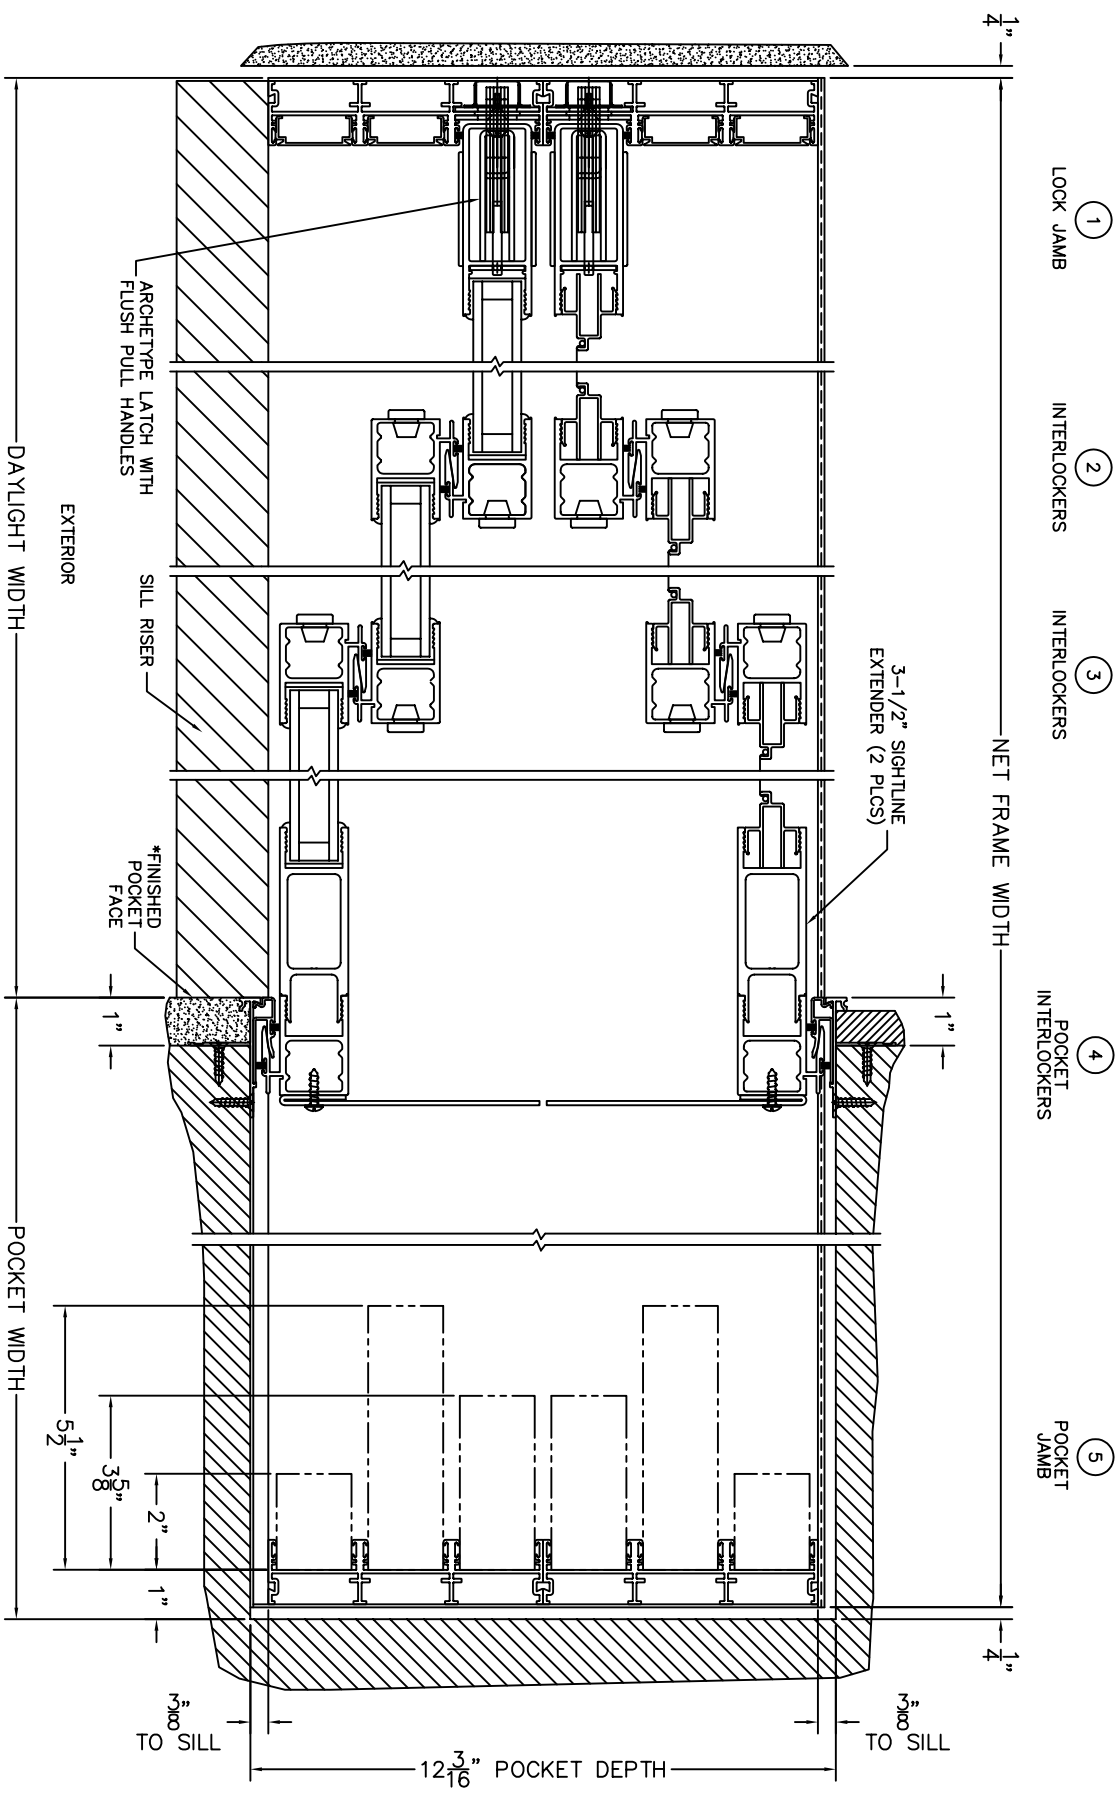

FLEETWOOD
WINDOWS & DOORS
FleetwoodUSA.com

NORWOOD 3070EX M/S
XXXP CUSTOM CONFIGURATION
WITH SCREENS

ORDER NO.:

ITEM NO.:

SCALE: 1/4

*CAUTION: WHEN CONSTRUCTING POCKET, NOTE THAT DAYLIGHT WIDTH DOES NOT INCLUDE 1" SET BACK FOR POST INTERLOCKER.