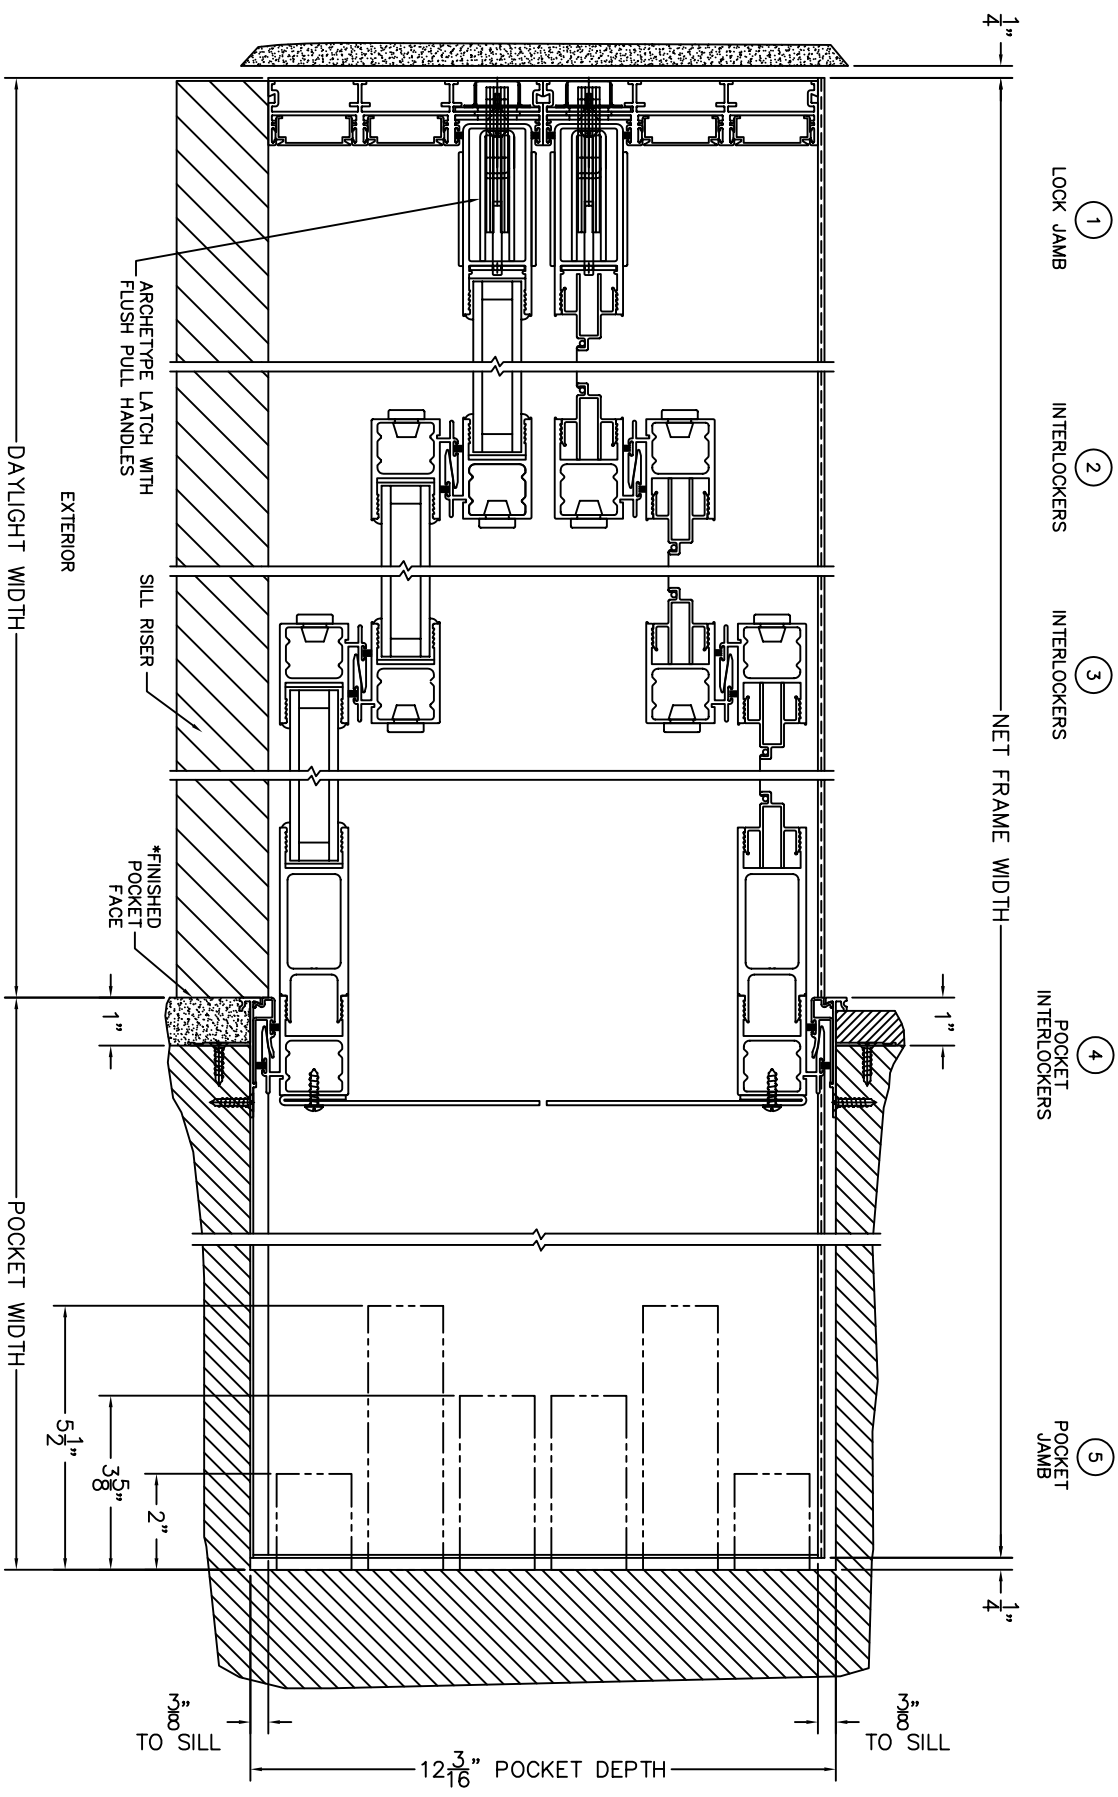

FLEETWOOD
WINDOWS & DOORS
FleetwoodUSA.com

NORWOOD 3070EX M/S
XXXX CUSTOM CONFIGURATION
WITH SCREENS

ORDER NO.:

ITEM NO.:

SCALE: 1/4

*CAUTION: WHEN CONSTRUCTING POCKET, NOTE THAT DAYLIGHT WIDTH DOES NOT INCLUDE 1" SET BACK FOR POST INTERLOCKER.