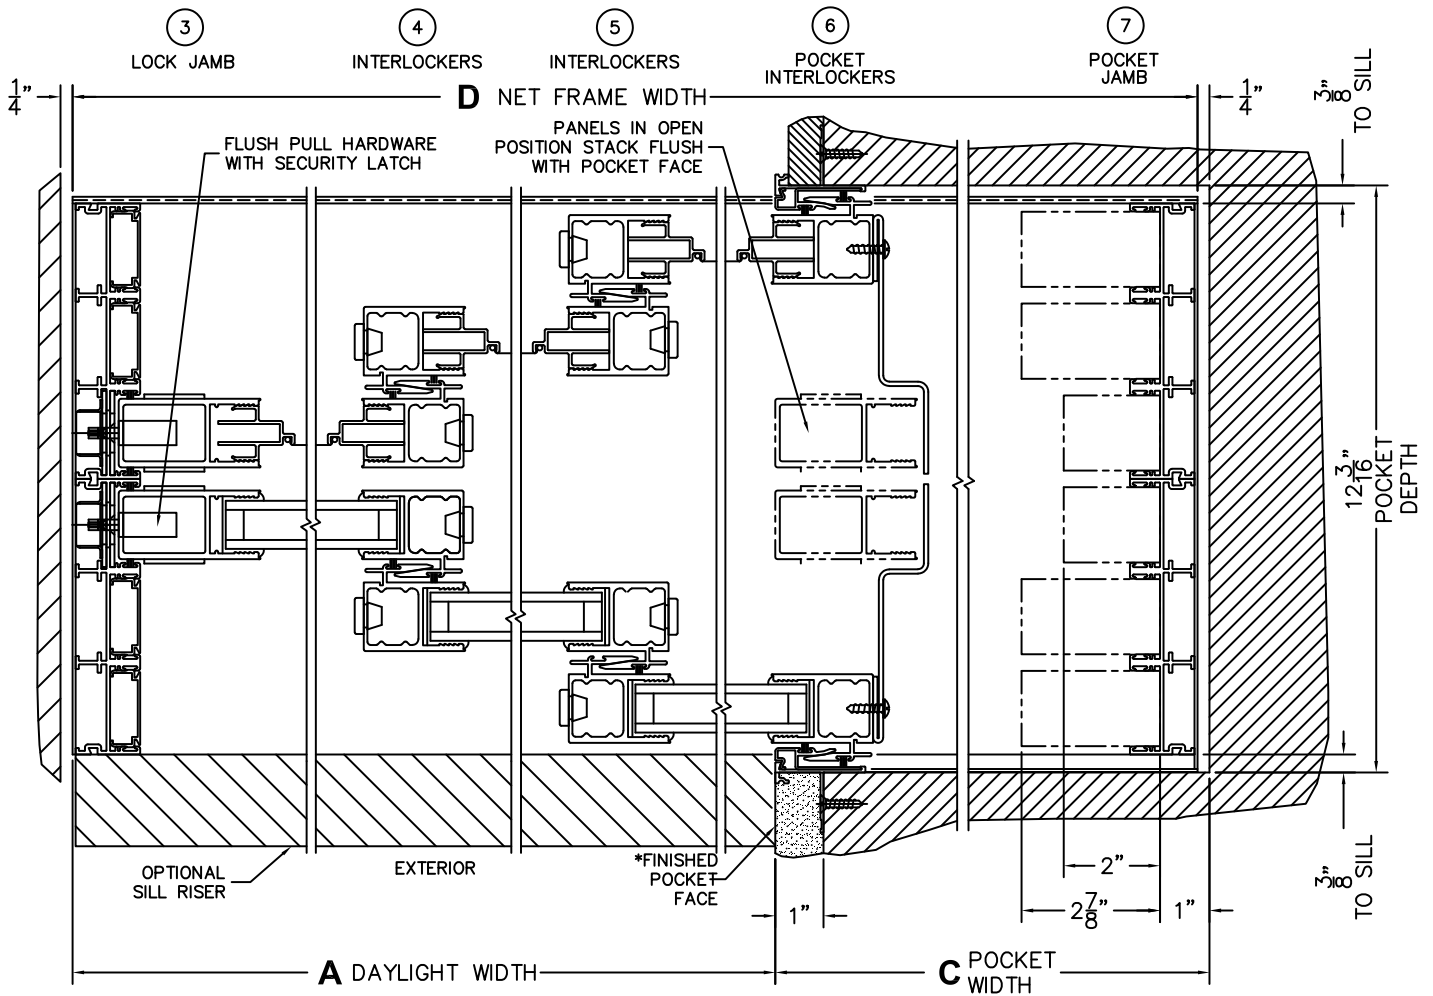

CALCULATED VALUES (FLEETWOOD SUPPLIED)

C(POCKET WIDTH)

D(NET FRAME WIDTH)

NOTES:

(USE RULER TO SCALE DIMENSIONS IN INCHES)

SCALE: 1/4

XXXP DOOR SHOWN

FLEETWOOD
WINDOWS & DOORS
FleetwoodUSA.com

NORWOOD 3070EX M/S
XXXP CUSTOM CONFIGURATION
WITH SCREENS

ORDER NO.:

ITEM NO.:

(USE RULER TO SCALE DIMENSIONS IN INCHES)

SCALE: 1/4

*CAUTION: WHEN CONSTRUCTING POCKET NOTE THAT DAYLIGHT WIDTH DOES NOT INCLUDE 1" SET BACK FOR POST INTERLOCKER.