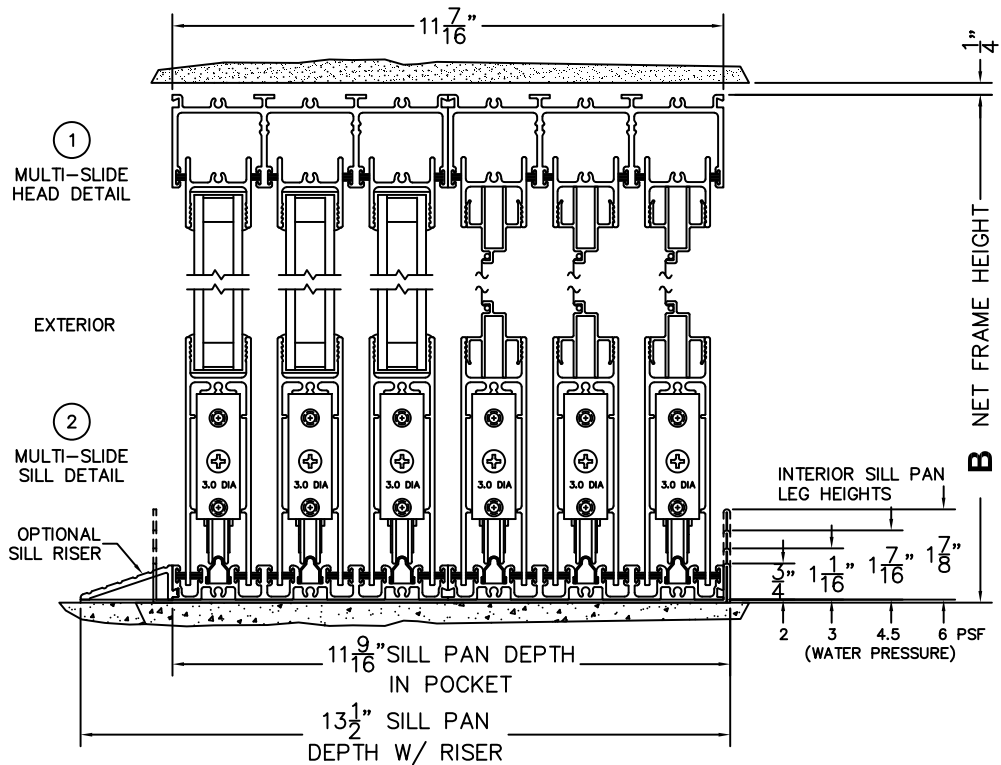

CALCULATED VALUES (FLEETWOOD SUPPLIED)

C(POCKET WIDTH)

D(NET FRAME WIDTH)

NOTES:

(USE RULER TO SCALE DIMENSIONS IN INCHES)

SCALE: 1/4

XXXP DOOR SHOWN

FLEETWOOD
WINDOWS & DOORS
FleetwoodUSA.com

NORWOOD 3070EX M/S
XXXP CUSTOM CONFIGURATION
WITH SCREENS

ORDER NO.:

ITEM NO.:

(USE RULER TO SCALE DIMENSIONS IN INCHES)

SCALE: 1/4

*CAUTION: WHEN CONSTRUCTING POCKET NOTE THAT DAYLIGHT WIDTH DOES NOT INCLUDE 1" SET BACK FOR POST INTERLOCKER.