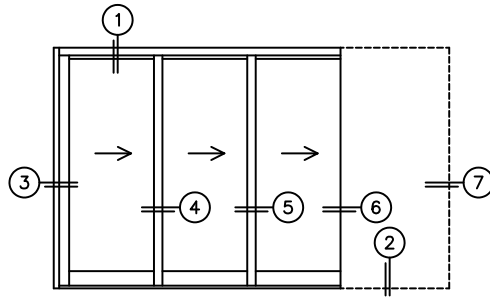

CALCULATED VALUES (FLEETWOOD SUPPLIED)

C(POCKET WIDTH)

D(NET FRAME WIDTH)

NOTES:

(USE RULER TO SCALE DIMENSIONS IN INCHES)

SCALE: 1/4

XXXP DOOR SHOWN

FLEETWOOD
WINDOWS & DOORS
FleetwoodUSA.com

NORWOOD 3070EX M/S
XXXP CUSTOM CONFIGURATION
WITH SCREENS

ORDER NO.:

ITEM NO.:

(USE RULER TO SCALE DIMENSIONS IN INCHES)

SCALE: 1/4

*CAUTION: WHEN CONSTRUCTING POCKET NOTE THAT DAYLIGHT WIDTH DOES NOT INCLUDE 1" SET BACK FOR POST INTERLOCKER.