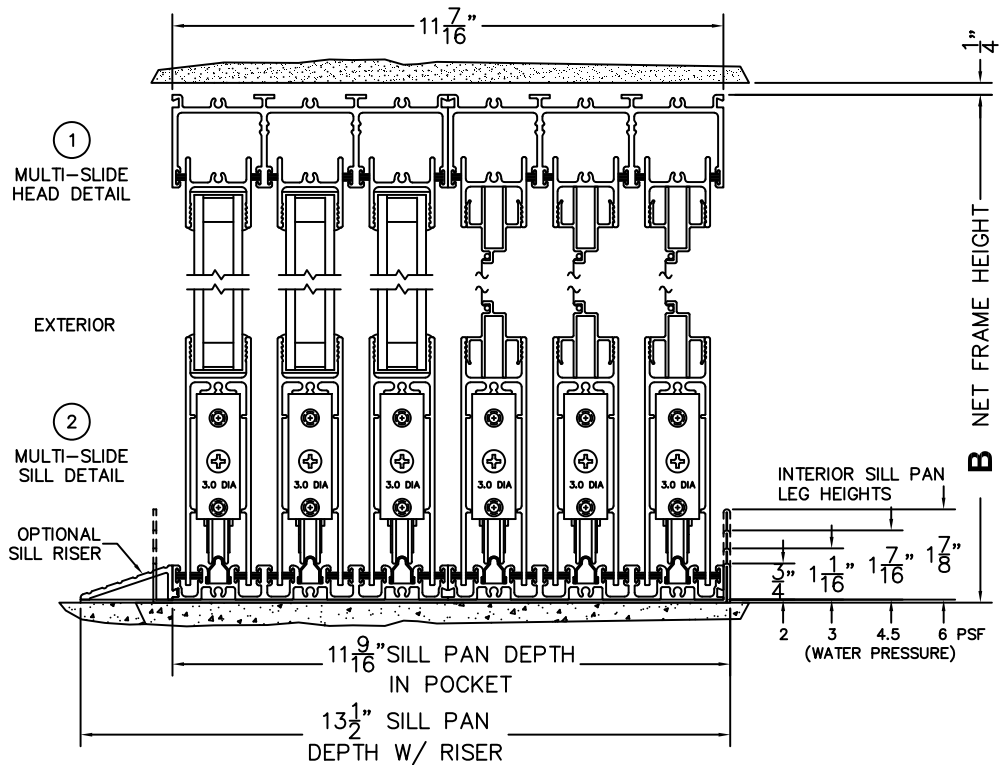

CALCULATED VALUES (FLEETWOOD SUPPLIED)

C(POCKET WIDTH)

D(NET FRAME WIDTH)

NOTES:

(USE RULER TO SCALE DIMENSIONS IN INCHES)

SCALE: 1/4

XXXP DOOR SHOWN

FLEETWOOD
WINDOWS & DOORS
FleetwoodUSA.com

NORWOOD 3070EX M/S
XXXX CUSTOM CONFIGURATION
WITH SCREENS

ORDER NO.:

ITEM NO.:

(USE RULER TO SCALE DIMENSIONS IN INCHES)

SCALE: 1/4

*CAUTION: WHEN CONSTRUCTING POCKET NOTE THAT DAYLIGHT WIDTH DOES NOT INCLUDE 1" SET BACK FOR POST INTERLOCKER.