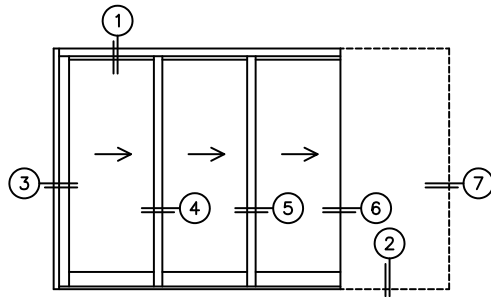

CALCULATED VALUES (FLEETWOOD SUPPLIED)

C(POCKET WIDTH)

D(NET FRAME WIDTH)

NOTES:

(USE RULER TO SCALE DIMENSIONS IN INCHES)

SCALE: 1/4

XXXP DOOR SHOWN

FLEETWOOD
WINDOWS & DOORS
FleetwoodUSA.com

NORWOOD 3070EX M/S
XXXX CUSTOM CONFIGURATION
WITH SCREENS

ORDER NO.:

ITEM NO.:

(USE RULER TO SCALE DIMENSIONS IN INCHES)

SCALE: 1/4

*CAUTION: WHEN CONSTRUCTING POCKET NOTE THAT DAYLIGHT WIDTH DOES NOT INCLUDE 1" SET BACK FOR POST INTERLOCKER.