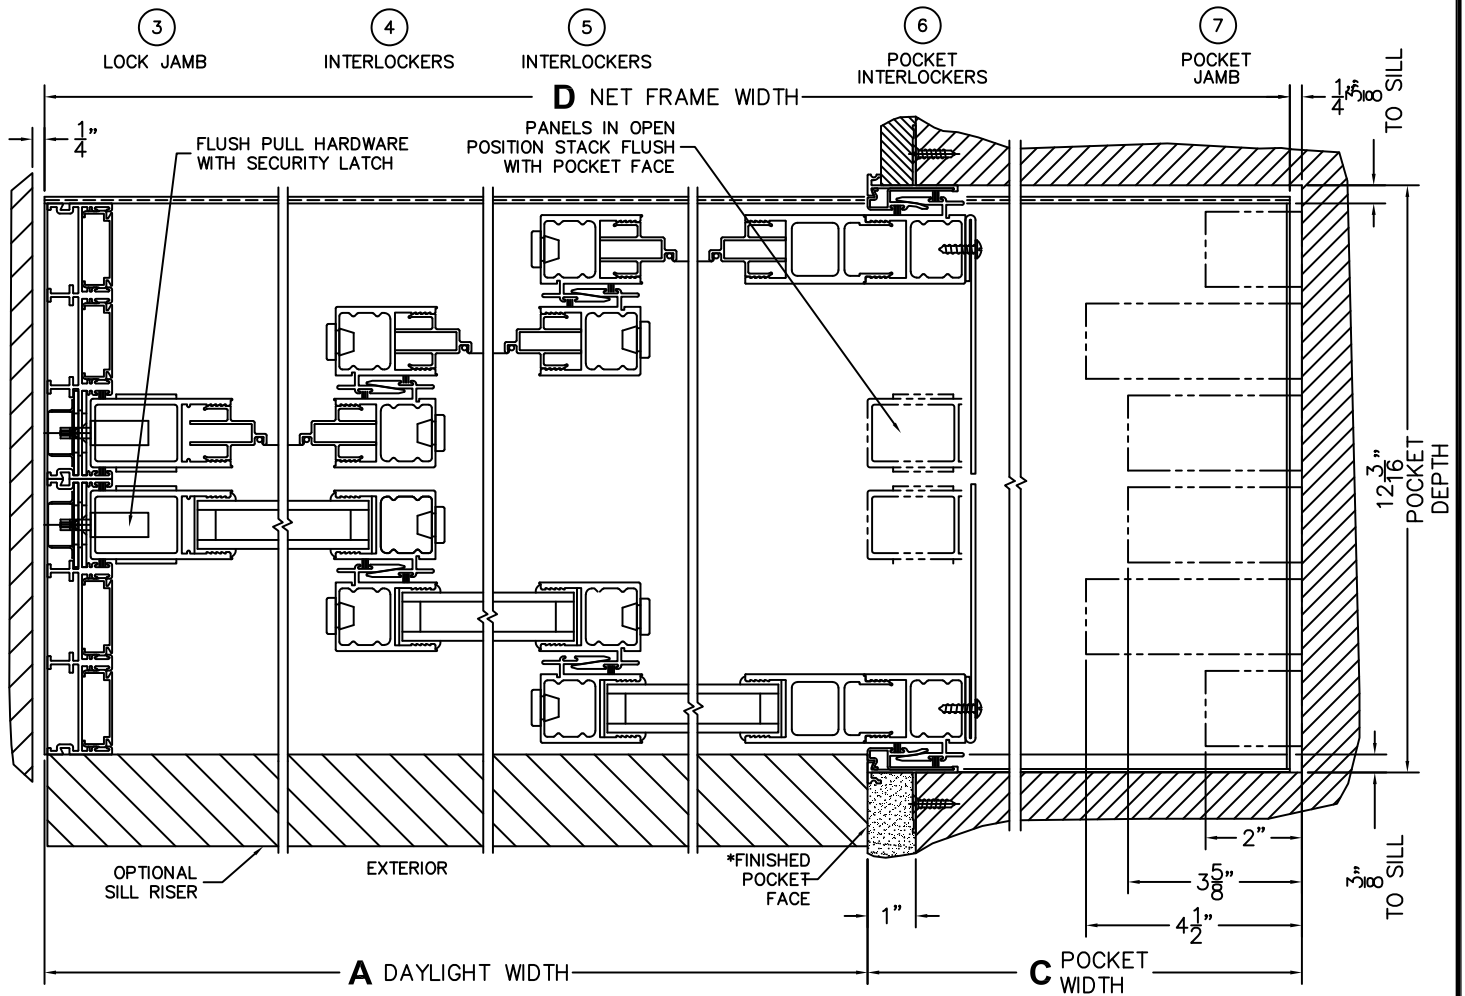

CALCULATED VALUES (FLEETWOOD SUPPLIED)

C(POCKET WIDTH)

D(NET FRAME WIDTH)

NOTES:

(USE RULER TO SCALE DIMENSIONS IN INCHES)

SCALE: 1/4

XXXP DOOR SHOWN

FLEETWOOD
WINDOWS & DOORS
FleetwoodUSA.com

NORWOOD 3070EX M/S
XXXX CUSTOM CONFIGURATION
WITH SCREENS

ORDER NO.:

ITEM NO.:

(USE RULER TO SCALE DIMENSIONS IN INCHES)

SCALE: 1/4

*CAUTION: WHEN CONSTRUCTING POCKET NOTE THAT DAYLIGHT WIDTH DOES NOT INCLUDE 1" SET BACK FOR POST INTERLOCKER.