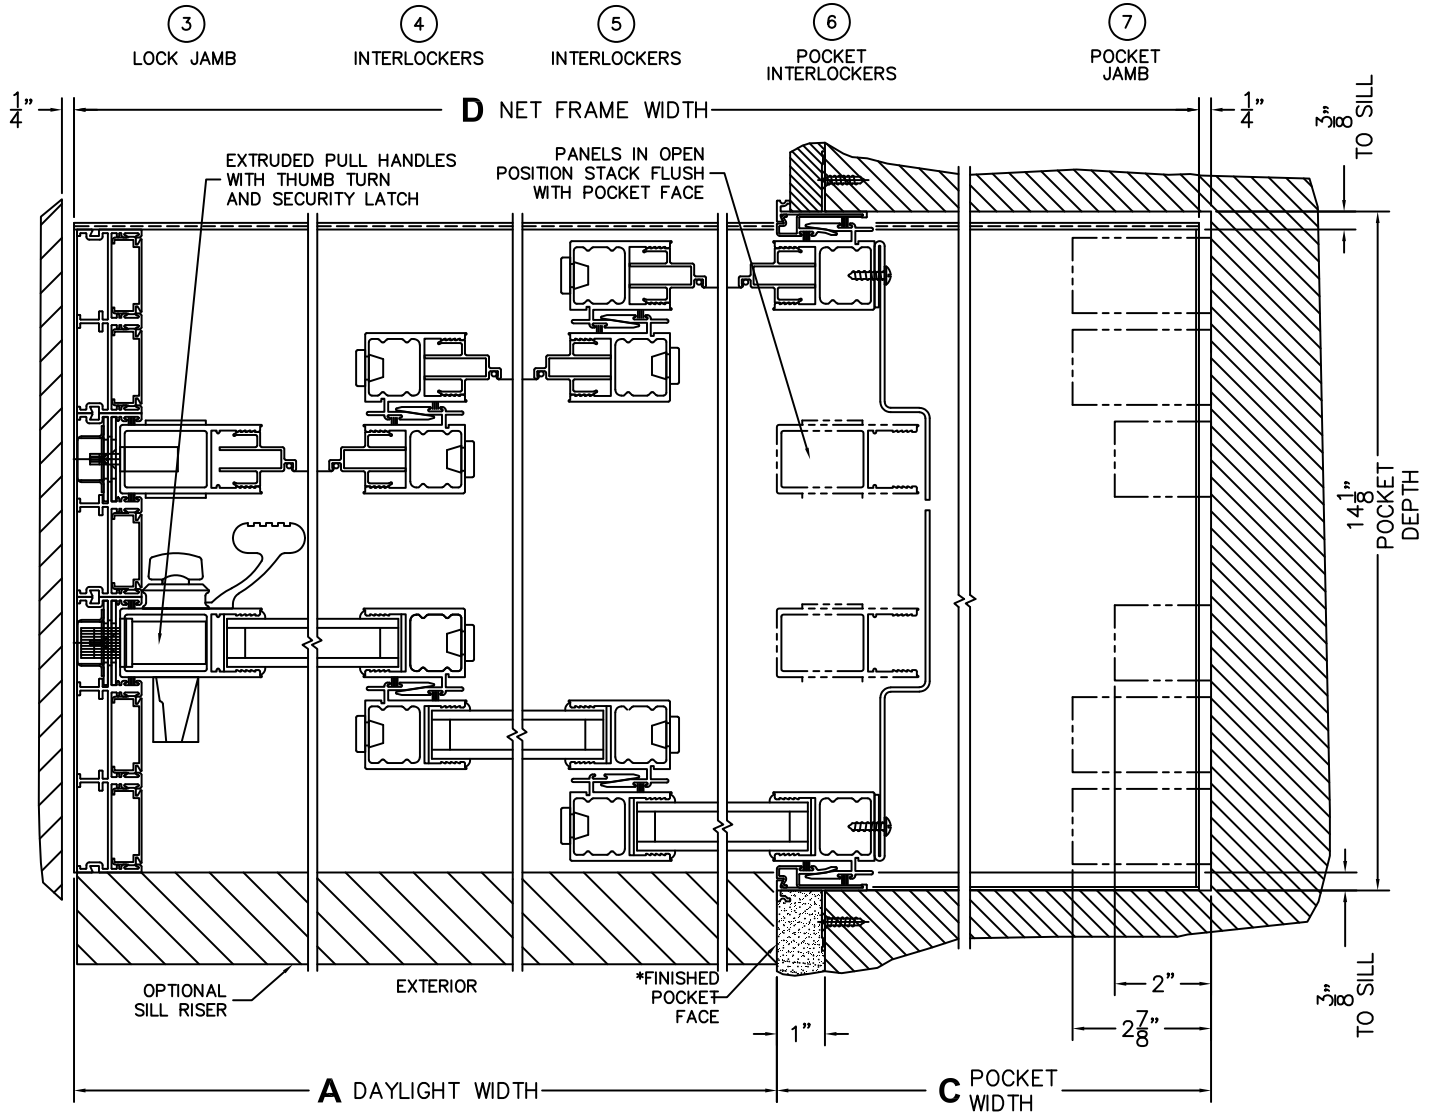

CALCULATED VALUES (FLEETWOOD SUPPLIED)

C(POCKET WIDTH)

D(NET FRAME WIDTH)

NOTES:

(USE RULER TO SCALE DIMENSIONS IN INCHES)

SCALE: 1/4

FLEETWOOD
WINDOWS & DOORS
FleetwoodUSA.com

NORWOOD 3070EX M/S
XXXP CUSTOM CONFIGURATION
WITH SCREENS

ORDER NO.:

ITEM NO.:

(USE RULER TO SCALE DIMENSIONS IN INCHES)

SCALE: 1/4

*CAUTION: WHEN CONSTRUCTING POCKET NOTE THAT DAYLIGHT WIDTH DOES NOT INCLUDE 1" SET BACK FOR POST INTERLOCKER.