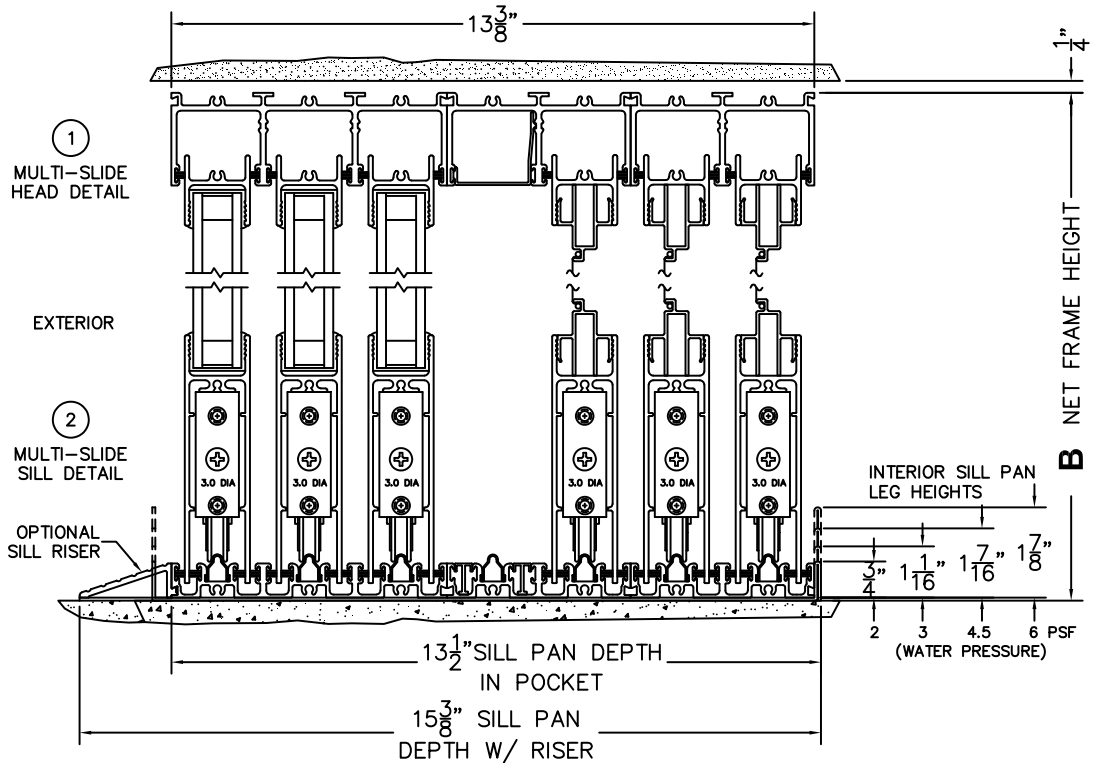

CALCULATED VALUES (FLEETWOOD SUPPLIED)

C(POCKET WIDTH)

D(NET FRAME WIDTH)

NOTES:

(USE RULER TO SCALE DIMENSIONS IN INCHES)

SCALE: 1/4

FLEETWOOD
WINDOWS & DOORS
FleetwoodUSA.com

NORWOOD 3070EX M/S
XXXP CUSTOM CONFIGURATION
WITH SCREENS

ORDER NO.:

ITEM NO.:

(USE RULER TO SCALE DIMENSIONS IN INCHES)

SCALE: 1/4

*CAUTION: WHEN CONSTRUCTING POCKET NOTE THAT DAYLIGHT WIDTH DOES NOT INCLUDE 1" SET BACK FOR POST INTERLOCKER.