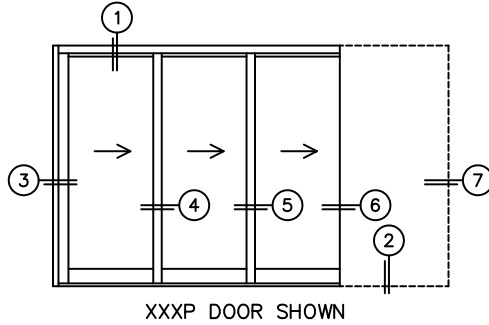

CALCULATED VALUES (FLEETWOOD SUPPLIED)

C(POCKET WIDTH)

D(NET FRAME WIDTH)

NOTES:

(USE RULER TO SCALE DIMENSIONS IN INCHES)

SCALE: 1/4

FLEETWOOD
WINDOWS & DOORS
FleetwoodUSA.com

NORWOOD 3070EX M/S
XXXP CUSTOM CONFIGURATION
WITH SCREENS

ORDER NO.:

ITEM NO.:

(USE RULER TO SCALE DIMENSIONS IN INCHES)

SCALE: 1/4

*CAUTION: WHEN CONSTRUCTING POCKET NOTE THAT DAYLIGHT WIDTH DOES NOT INCLUDE 1" SET BACK FOR POST INTERLOCKER.