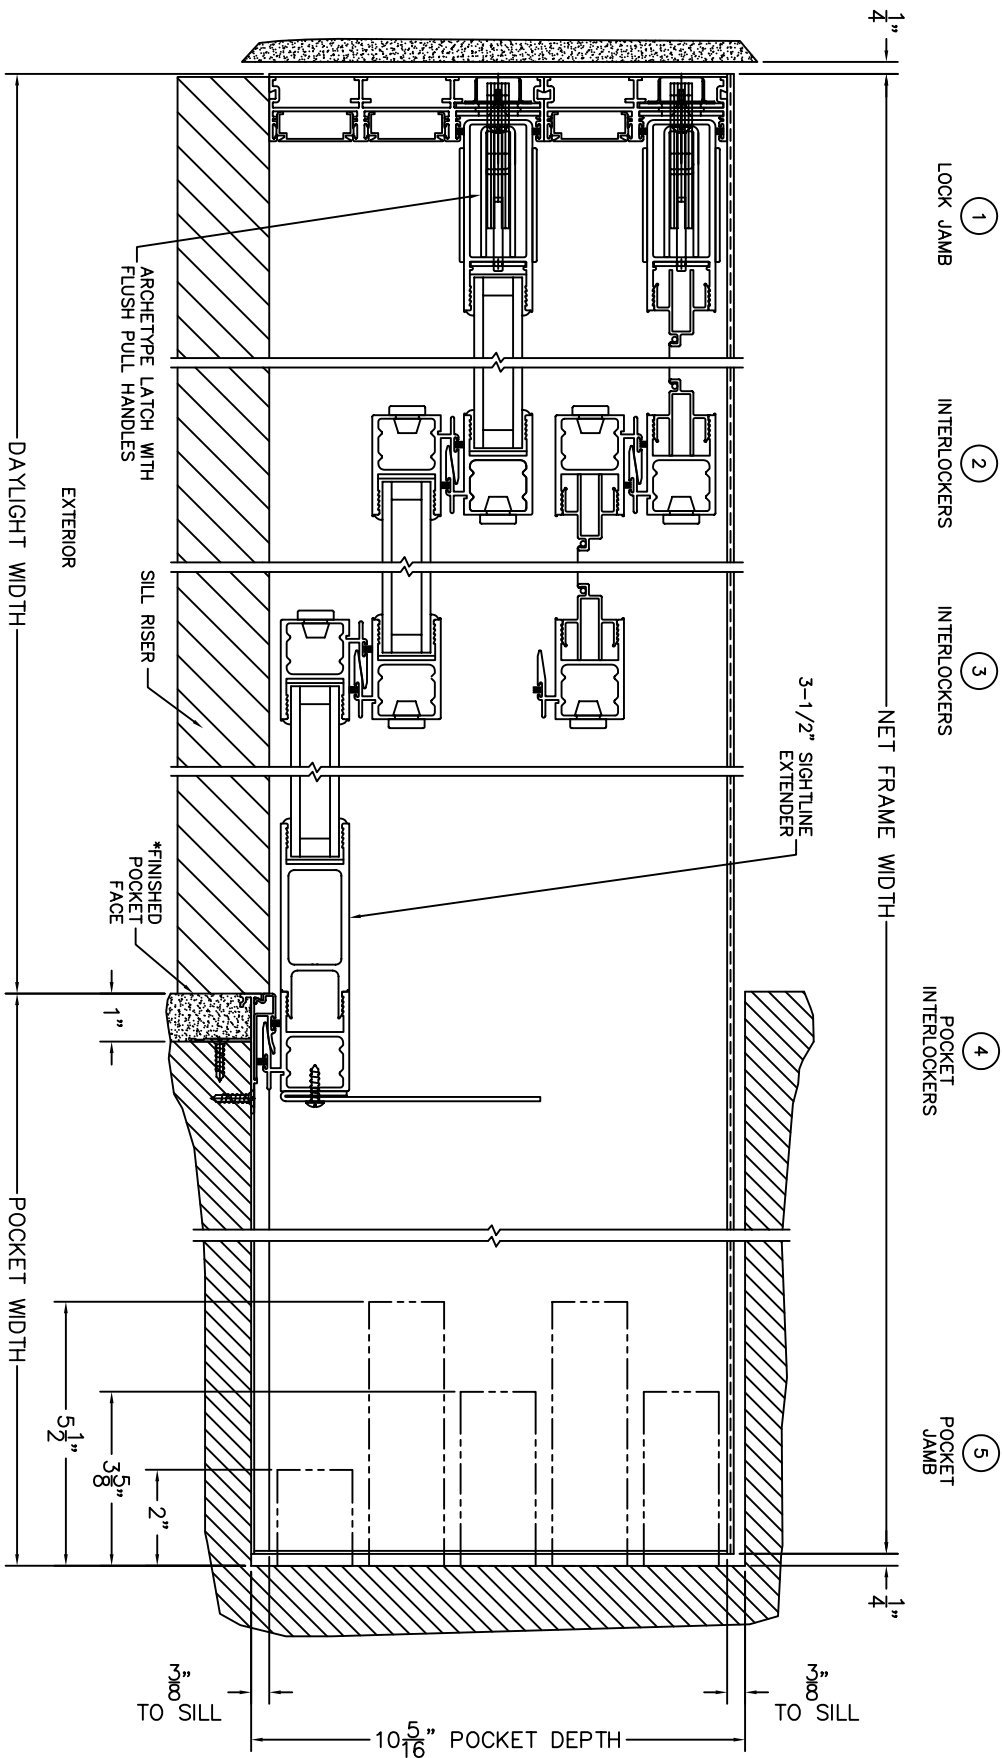

FLEETWOOD
WINDOWS & DOORS
FleetwoodUSA.com

NORWOOD 3070EX M/S
XXXP CUSTOM CONFIGURATION
WITH SCREENS

ORDER NO.:

ITEM NO.:

SCALE: 1/4

*CAUTION: WHEN CONSTRUCTING POCKET NOTE THAT DAYLIGHT WIDTH DOES NOT INCLUDE 1" SET BACK FOR POST INTERLOCKER.