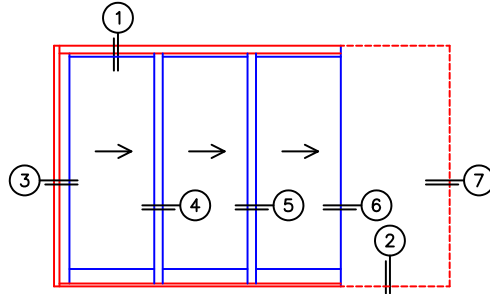

CALCULATED VALUES (FLEETWOOD SUPPLIED)

C(POCKET WIDTH)

D(NET FRAME WIDTH)

NOTES:

(USE RULER TO SCALE DIMENSIONS IN INCHES)

SCALE: 1/4

XXXXP DOOR SHOWN

FLEETWOOD
WINDOWS & DOORS
FleetwoodUSA.com

NORWOOD 3070EX M/S
XXXP STANDARD CONFIGURATION
WITH SCREENS

ORDER NO.:

ITEM NO.:

(USE RULER TO SCALE DIMENSIONS IN INCHES)

SCALE: 1/4