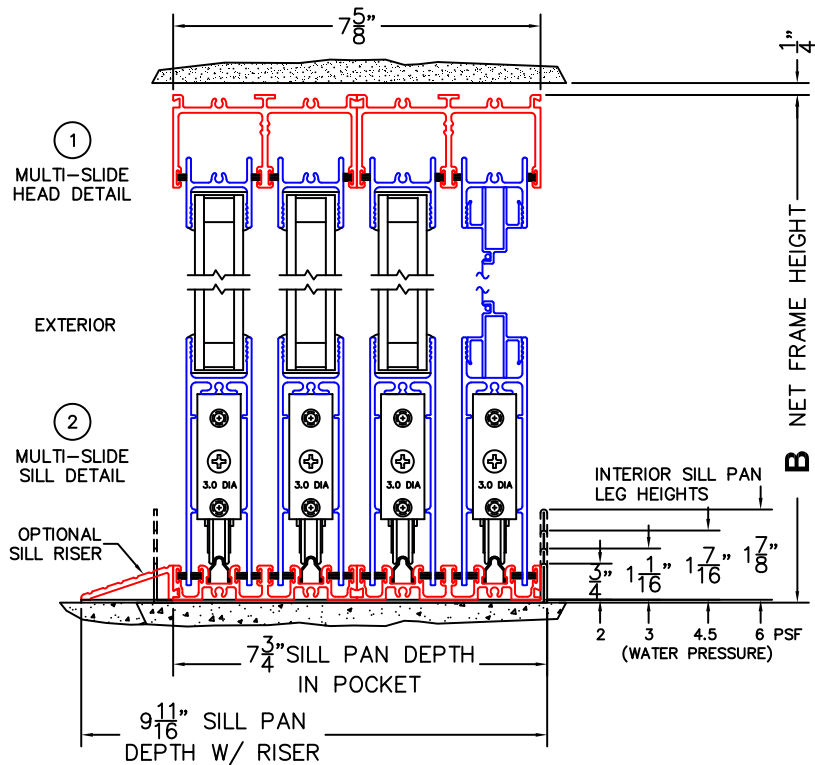

CALCULATED VALUES (FLEETWOOD SUPPLIED)

C(POCKET WIDTH)

D(NET FRAME WIDTH)

NOTES:

(USE RULER TO SCALE DIMENSIONS IN INCHES)

SCALE: 1/4

XXXXP DOOR SHOWN

FLEETWOOD
WINDOWS & DOORS
FleetwoodUSA.com

NORWOOD 3070EX M/S
XXXP STANDARD CONFIGURATION
WITH SCREENS

ORDER NO.:

ITEM NO.:

(USE RULER TO SCALE DIMENSIONS IN INCHES)

SCALE: 1/4