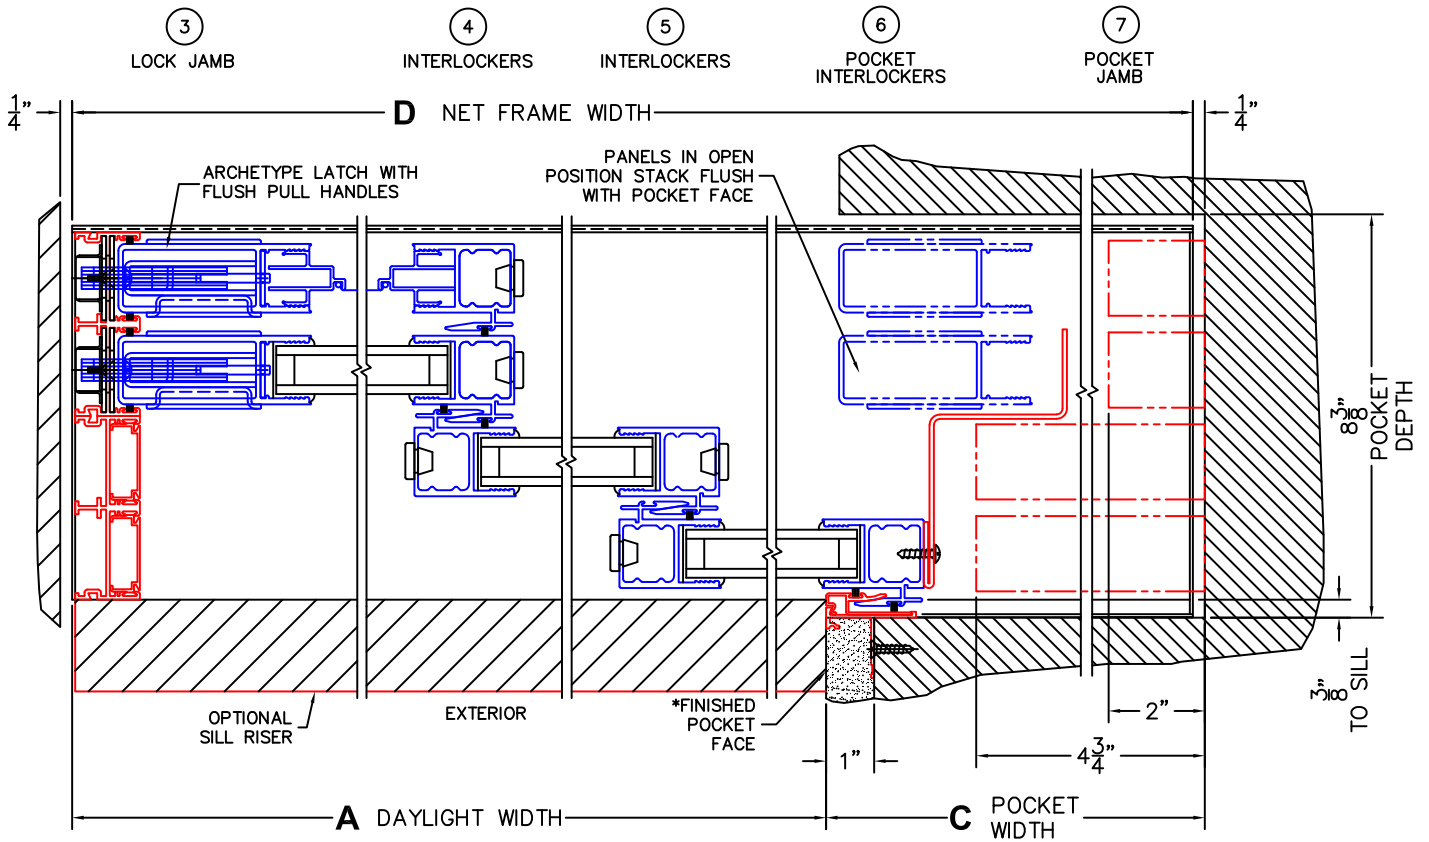

FLEETWOOD
WINDOWS & DOORS
FleetwoodUSA.com

NORWOOD 3070EX M/S
XXXX STANDARD CONFIGURATION
WITH SCREENS

ORDER NO.:

ITEM NO.:

REQUIRED DEALER INFO.

A(DAYLIGHT WIDTH)

B(NET FRAME HEIGHT)

SILL PAN HEIGHT (INTERIOR LEG)
(3/4", 1-1/16", 1-7/16" OR 1-7/8")

CALCULATED VALUES (FLEETWOOD SUPPLIED)

C(POCKET WIDTH)

D(NET FRAME WIDTH)

NOTES:

(USE RULER TO SCALE DIMENSIONS IN INCHES)

SCALE: 1/4

XXXXP DOOR SHOWN

(USE RULER TO SCALE DIMENSIONS IN INCHES)

SCALE: 1/4

*CAUTION: WHEN CONSTRUCTING POCKET NOTE THAT DAYLIGHT WIDTH DOES NOT INCLUDE 1" SET BACK FOR POST INTERLOCKER.