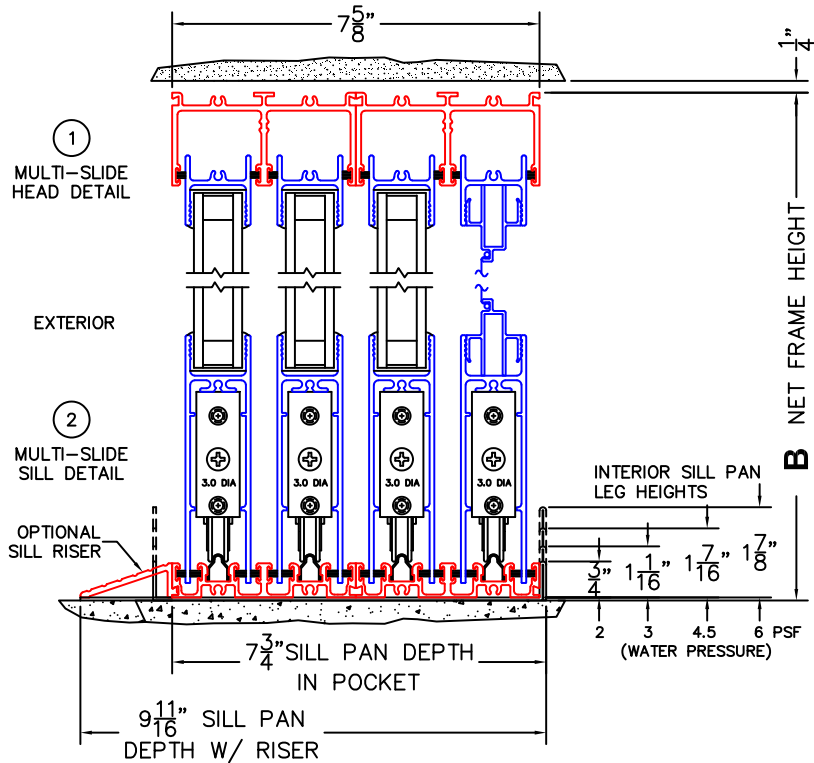

CALCULATED VALUES (FLEETWOOD SUPPLIED)

C(POCKET WIDTH)

D(NET FRAME WIDTH)

NOTES:

(USE RULER TO SCALE DIMENSIONS IN INCHES)

SCALE: 1/4

XXXXP DOOR SHOWN

(USE RULER TO SCALE DIMENSIONS IN INCHES)

SCALE: 1/4

*CAUTION: WHEN CONSTRUCTING POCKET NOTE THAT DAYLIGHT WIDTH DOES NOT INCLUDE 1" SET BACK FOR POST INTERLOCKER.