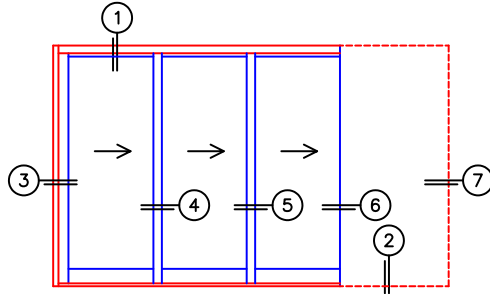

CALCULATED VALUES (FLEETWOOD SUPPLIED)

C(POCKET WIDTH)

D(NET FRAME WIDTH)

NOTES:

(USE RULER TO SCALE DIMENSIONS IN INCHES)

SCALE: 1/4

XXXXP DOOR SHOWN

(USE RULER TO SCALE DIMENSIONS IN INCHES)

SCALE: 1/4

*CAUTION: WHEN CONSTRUCTING POCKET NOTE THAT DAYLIGHT WIDTH DOES NOT INCLUDE 1" SET BACK FOR POST INTERLOCKER.