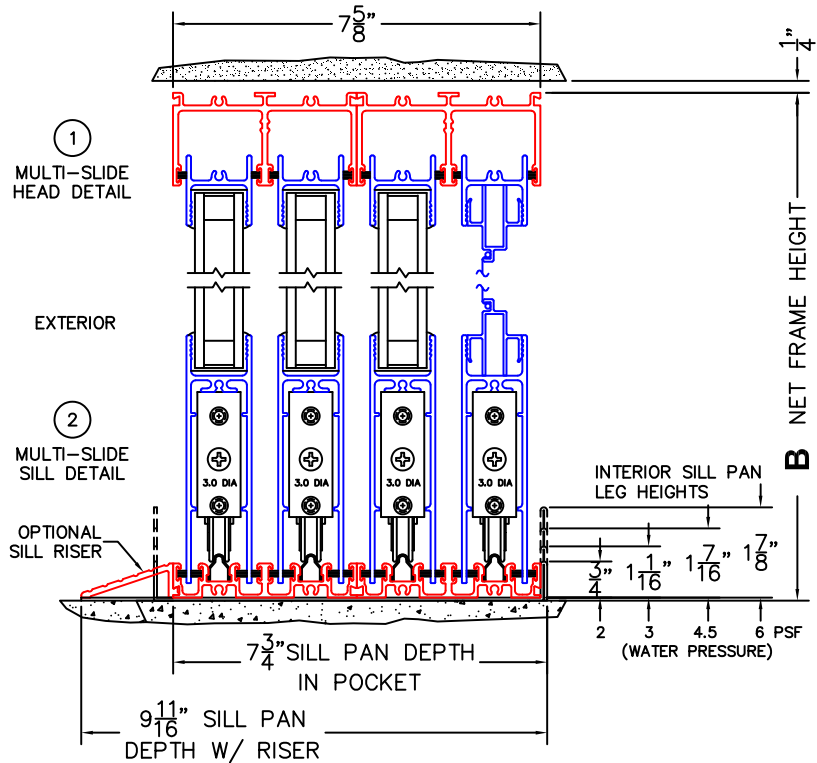

CALCULATED VALUES (FLEETWOOD SUPPLIED)

C(POCKET WIDTH)

D(NET FRAME WIDTH)

NOTES:

(USE RULER TO SCALE DIMENSIONS IN INCHES)

SCALE: 1/4

FLEETWOOD
WINDOWS & DOORS
FleetwoodUSA.com

NORWOOD 3070EX M/S
XXXP STANDARD CONFIGURATION
WITH SCREENS

ORDER NO.:

ITEM NO.:

(USE RULER TO SCALE DIMENSIONS IN INCHES)

SCALE: 1/4

*CAUTION: WHEN CONSTRUCTING POCKET NOTE THAT DAYLIGHT WIDTH DOES NOT INCLUDE 1" SET BACK FOR POST INTERLOCKER.