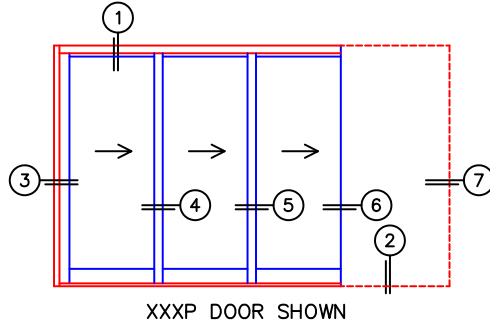

CALCULATED VALUES (FLEETWOOD SUPPLIED)

C(POCKET WIDTH)

D(NET FRAME WIDTH)

NOTES:

(USE RULER TO SCALE DIMENSIONS IN INCHES)

SCALE: 1/4

FLEETWOOD
WINDOWS & DOORS
FleetwoodUSA.com

NORWOOD 3070EX M/S
XXXP STANDARD CONFIGURATION
WITH SCREENS

ORDER NO.:

ITEM NO.:

(USE RULER TO SCALE DIMENSIONS IN INCHES)

SCALE: 1/4

*CAUTION: WHEN CONSTRUCTING POCKET NOTE THAT DAYLIGHT WIDTH DOES NOT INCLUDE 1" SET BACK FOR POST INTERLOCKER.