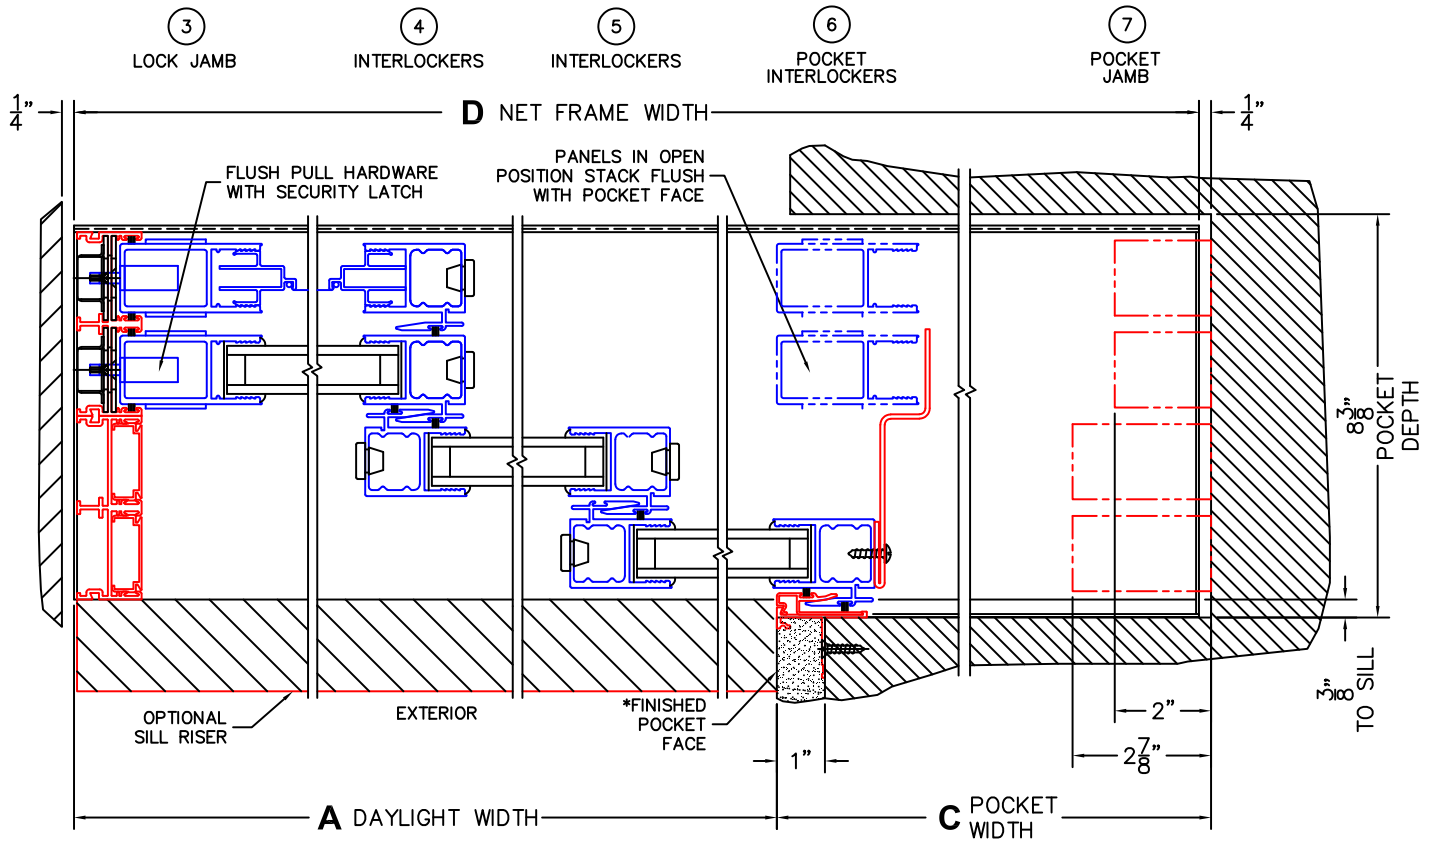

FLEETWOOD
WINDOWS & DOORS
FleetwoodUSA.com

NORWOOD 3070EX M/S
XXXX STANDARD CONFIGURATION
WITH SCREENS

ORDER NO.:

ITEM NO.:

REQUIRED DEALER INFO.

A(DAYLIGHT WIDTH)

B(NET FRAME HEIGHT)

SILL PAN HEIGHT (INTERIOR LEG)
(3/4", 1-1/16", 1-7/16" OR 1-7/8")

CALCULATED VALUES (FLEETWOOD SUPPLIED)

C(POCKET WIDTH)

D(NET FRAME WIDTH)

NOTES:

(USE RULER TO SCALE DIMENSIONS IN INCHES)

SCALE: 1/4

FLEETWOOD
WINDOWS & DOORS
FleetwoodUSA.com

NORWOOD 3070EX M/S
XXXP STANDARD CONFIGURATION
WITH SCREENS

ORDER NO.:

ITEM NO.:

(USE RULER TO SCALE DIMENSIONS IN INCHES)

SCALE: 1/4

*CAUTION: WHEN CONSTRUCTING POCKET NOTE THAT DAYLIGHT WIDTH DOES NOT INCLUDE 1" SET BACK FOR POST INTERLOCKER.