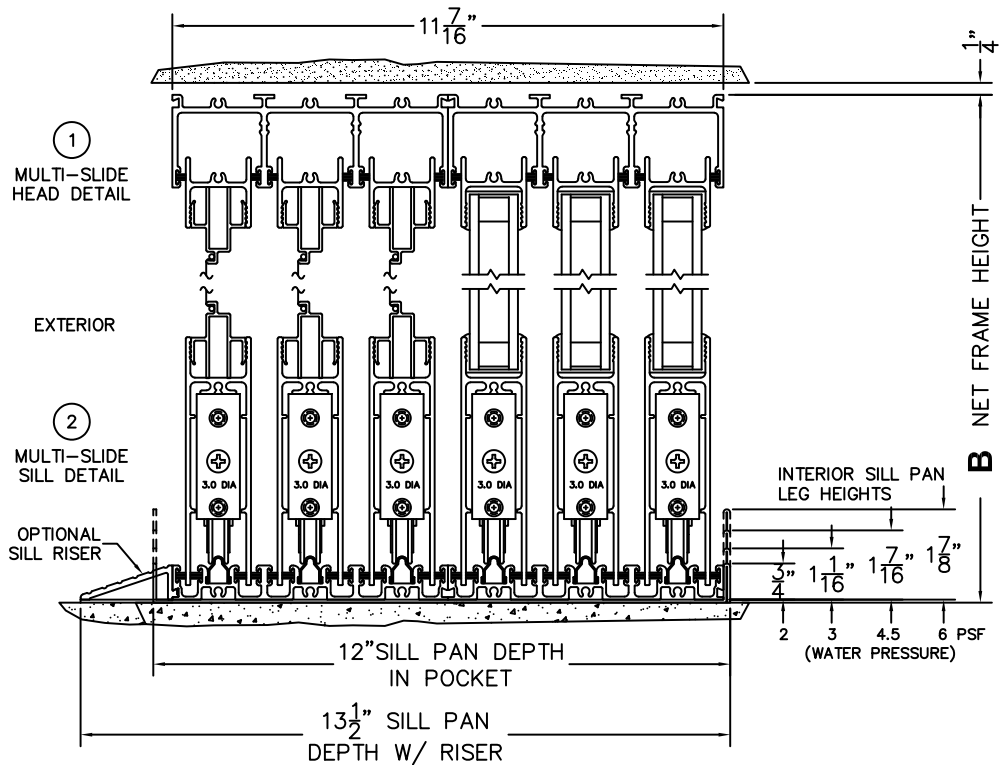

CALCULATED VALUES (FLEETWOOD SUPPLIED)

C(POCKET WIDTH)

D(NET FRAME WIDTH)

NOTES:

(USE RULER TO SCALE DIMENSIONS IN INCHES)

SCALE: 1/4

XXXX DOOR SHOWN

FLEETWOOD
WINDOWS & DOORS
FleetwoodUSA.com

NORWOOD 3070EX M/S
XXXP STANDARD CONFIGURATION
WITH SCREENS

ORDER NO.:

ITEM NO.:

(USE RULER TO SCALE DIMENSIONS IN INCHES)

SCALE: 1/4

*CAUTION: WHEN CONSTRUCTING POCKET NOTE THAT DAYLIGHT WIDTH DOES NOT INCLUDE 1" SET BACK FOR POST INTERLOCKER.