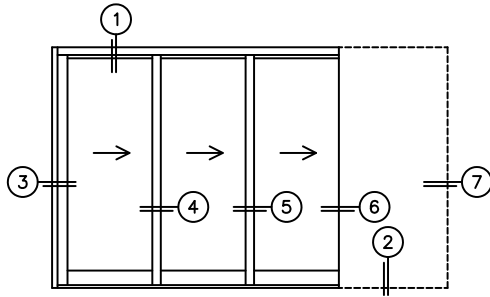

CALCULATED VALUES (FLEETWOOD SUPPLIED)

C(POCKET WIDTH)

D(NET FRAME WIDTH)

NOTES:

(USE RULER TO SCALE DIMENSIONS IN INCHES)

SCALE: 1/4

XXXX DOOR SHOWN

FLEETWOOD
WINDOWS & DOORS
FleetwoodUSA.com

NORWOOD 3070EX M/S
XXXP STANDARD CONFIGURATION
WITH SCREENS

ORDER NO.:

ITEM NO.:

(USE RULER TO SCALE DIMENSIONS IN INCHES)

SCALE: 1/4

*CAUTION: WHEN CONSTRUCTING POCKET NOTE THAT DAYLIGHT WIDTH DOES NOT INCLUDE 1" SET BACK FOR POST INTERLOCKER.