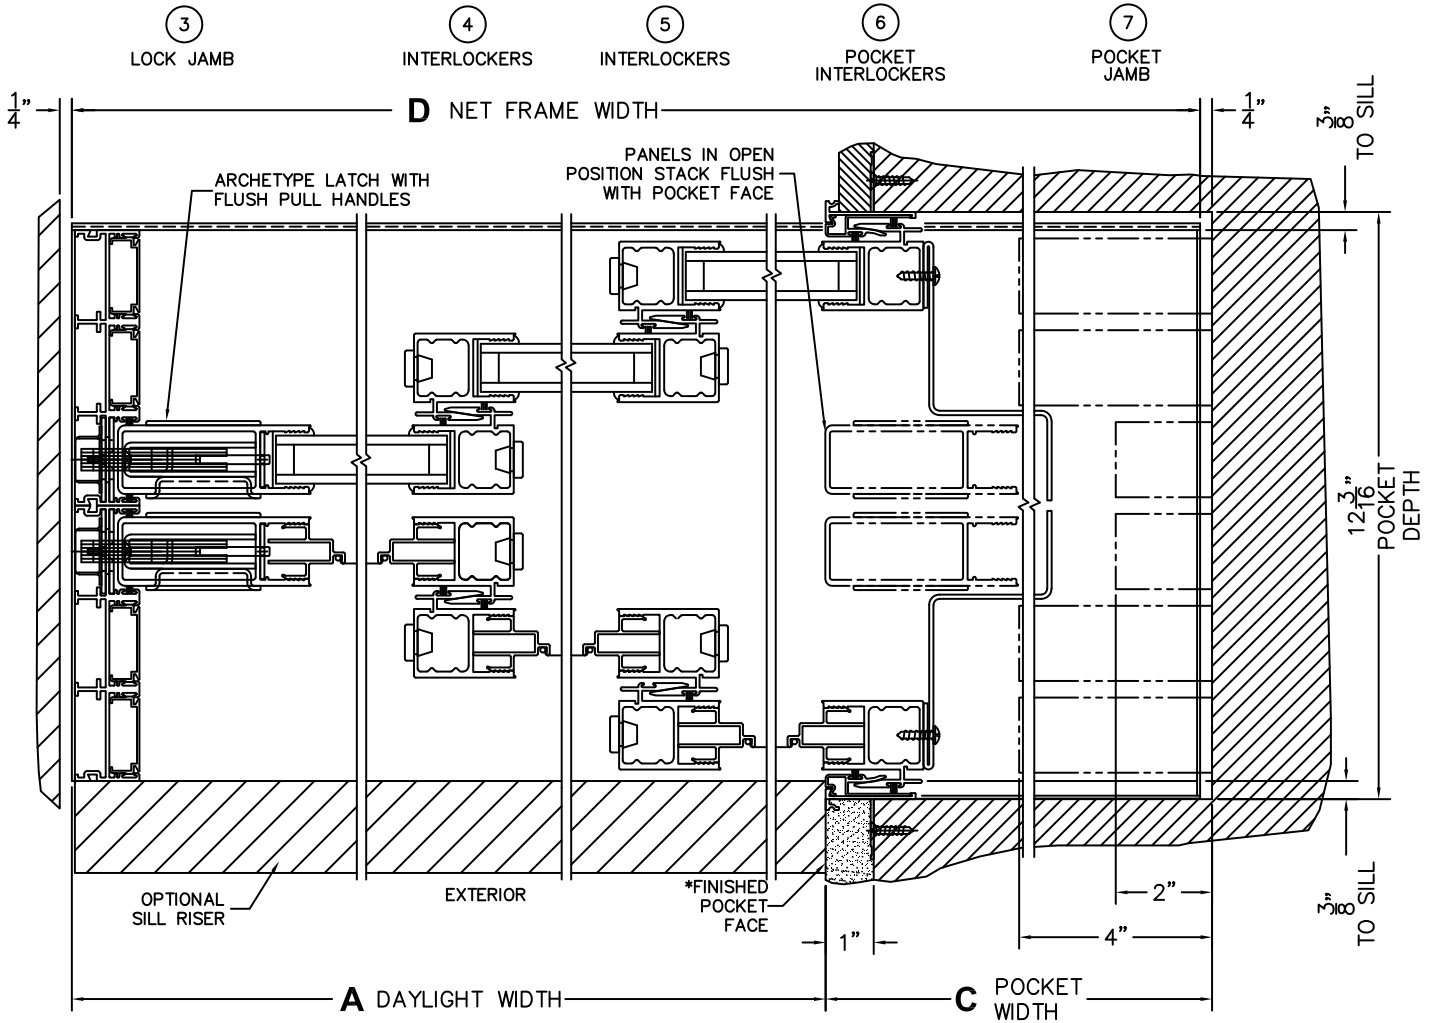

CALCULATED VALUES (FLEETWOOD SUPPLIED)

C(POCKET WIDTH)

D(NET FRAME WIDTH)

NOTES:

(USE RULER TO SCALE DIMENSIONS IN INCHES)

SCALE: 1/4

XXXX DOOR SHOWN

FLEETWOOD
WINDOWS & DOORS
FleetwoodUSA.com

NORWOOD 3070EX M/S
XXXP STANDARD CONFIGURATION
WITH SCREENS

ORDER NO.:

ITEM NO.:

(USE RULER TO SCALE DIMENSIONS IN INCHES)

SCALE: 1/4

*CAUTION: WHEN CONSTRUCTING POCKET NOTE THAT DAYLIGHT WIDTH DOES NOT INCLUDE 1" SET BACK FOR POST INTERLOCKER.