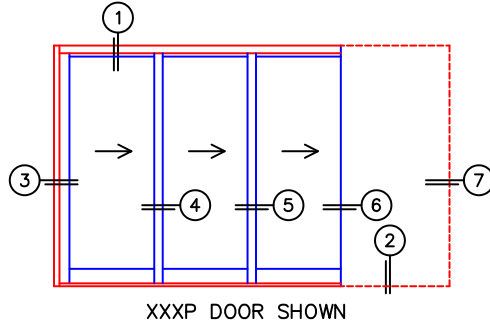

CALCULATED VALUES (FLEETWOOD SUPPLIED)

C(POCKET WIDTH)

D(NET FRAME WIDTH)

NOTES:

(USE RULER TO SCALE DIMENSIONS IN INCHES)

SCALE: 1/4

FLEETWOOD
WINDOWS & DOORS
FleetwoodUSA.com

NORWOOD 3070EX M/S
XXXP CUSTOM CONFIGURATION
WITH SCREENS

ORDER NO.:

ITEM NO.:

(USE RULER TO SCALE DIMENSIONS IN INCHES)

SCALE: 1/4

*CAUTION: WHEN CONSTRUCTING POCKET NOTE THAT DAYLIGHT WIDTH DOES NOT INCLUDE 1" SET BACK FOR POST INTERLOCKER.