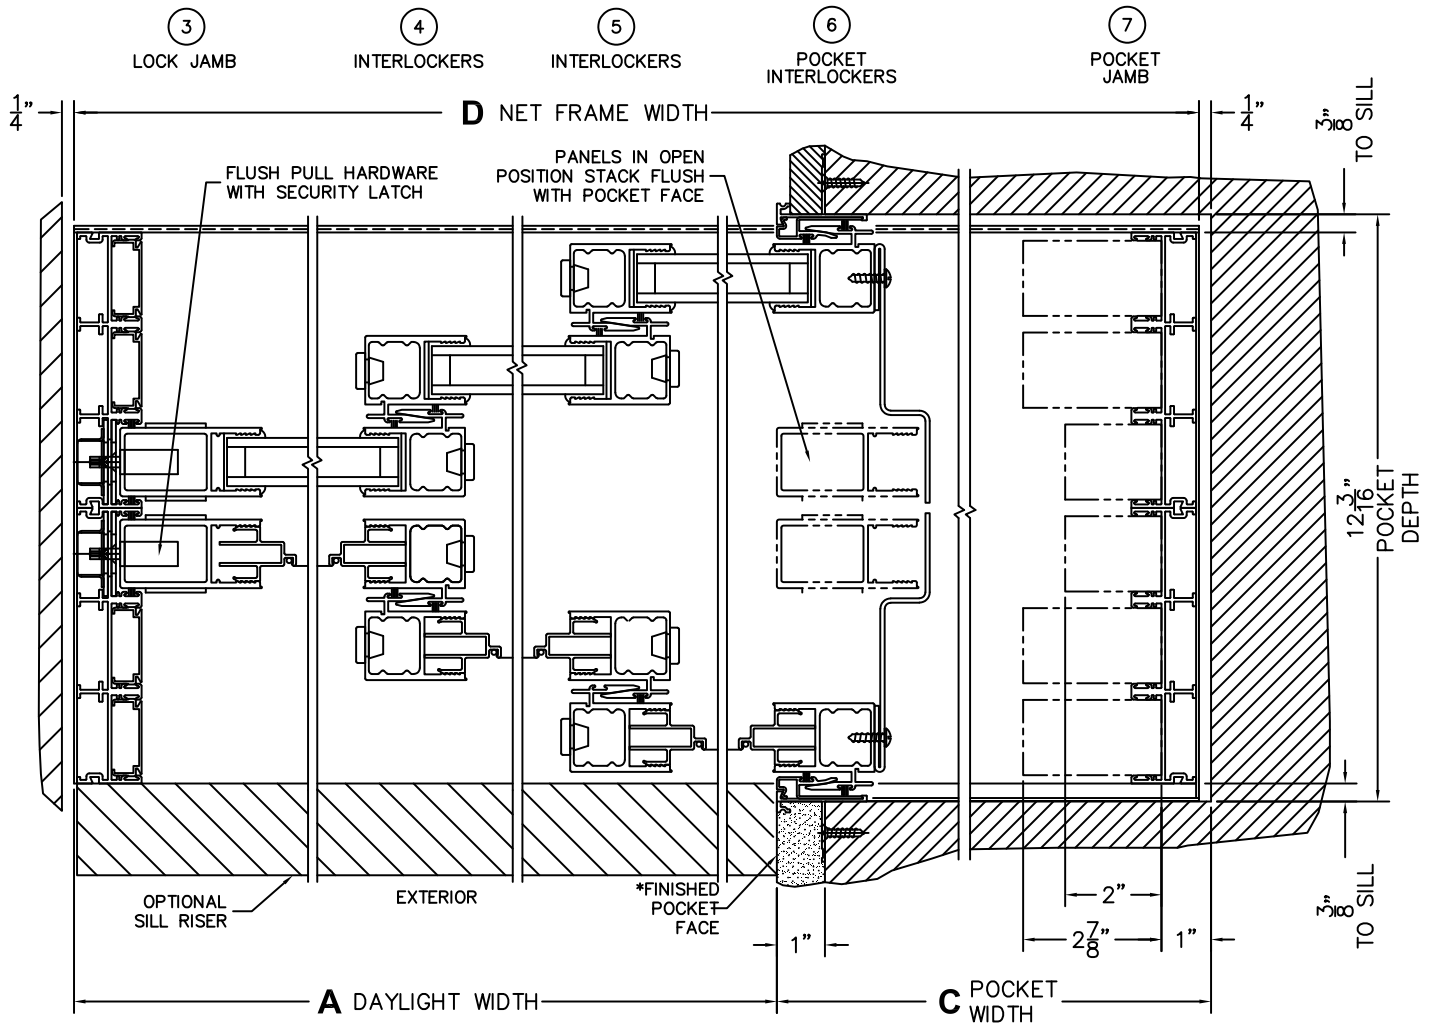

CALCULATED VALUES (FLEETWOOD SUPPLIED)

C(POCKET WIDTH)

D(NET FRAME WIDTH)

NOTES:

(USE RULER TO SCALE DIMENSIONS IN INCHES)

SCALE: 1/4

FLEETWOOD
WINDOWS & DOORS
FleetwoodUSA.com

NORWOOD 3070EX M/S
XXXP CUSTOM CONFIGURATION
WITH SCREENS

ORDER NO.:

ITEM NO.:

(USE RULER TO SCALE DIMENSIONS IN INCHES)

SCALE: 1/4

*CAUTION: WHEN CONSTRUCTING POCKET NOTE THAT DAYLIGHT WIDTH DOES NOT INCLUDE 1" SET BACK FOR POST INTERLOCKER.