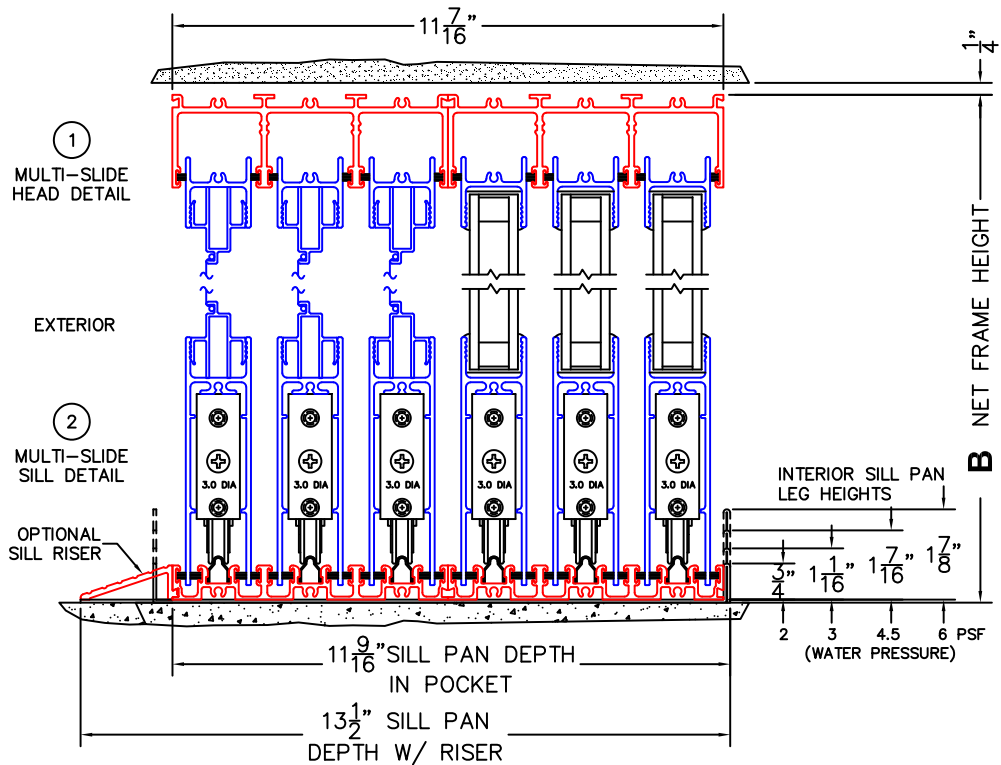

CALCULATED VALUES (FLEETWOOD SUPPLIED)

C(POCKET WIDTH)

D(NET FRAME WIDTH)

NOTES:

(USE RULER TO SCALE DIMENSIONS IN INCHES)

SCALE: 1/4

FLEETWOOD
WINDOWS & DOORS
FleetwoodUSA.com

NORWOOD 3070EX M/S
XXXP CUSTOM CONFIGURATION
WITH SCREENS

ORDER NO.:

ITEM NO.:

(USE RULER TO SCALE DIMENSIONS IN INCHES)

SCALE: 1/4

*CAUTION: WHEN CONSTRUCTING POCKET NOTE THAT DAYLIGHT WIDTH DOES NOT INCLUDE 1" SET BACK FOR POST INTERLOCKER.