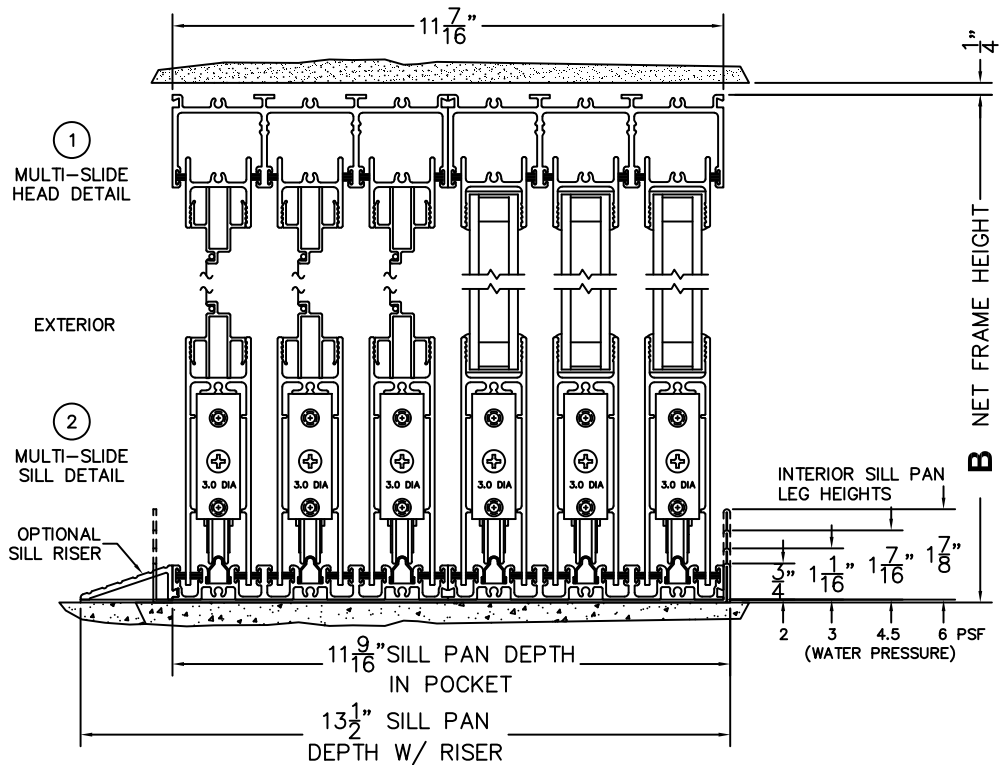

CALCULATED VALUES (FLEETWOOD SUPPLIED)

C(POCKET WIDTH)

D(NET FRAME WIDTH)

NOTES:

(USE RULER TO SCALE DIMENSIONS IN INCHES)

SCALE: 1/4

XXXXP DOOR SHOWN

FLEETWOOD
WINDOWS & DOORS
FleetwoodUSA.com

NORWOOD 3070EX M/S
XXXP STANDARD CONFIGURATION
WITH SCREENS

ORDER NO.:

ITEM NO.:

(USE RULER TO SCALE DIMENSIONS IN INCHES)

SCALE: 1/4

*CAUTION: WHEN CONSTRUCTING POCKET NOTE THAT DAYLIGHT WIDTH DOES NOT INCLUDE 1" SET BACK FOR POST INTERLOCKER.