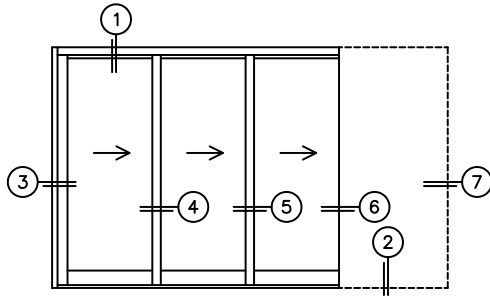

CALCULATED VALUES (FLEETWOOD SUPPLIED)

C(POCKET WIDTH)

D(NET FRAME WIDTH)

NOTES:

(USE RULER TO SCALE DIMENSIONS IN INCHES)

SCALE: 1/4

XXXXP DOOR SHOWN

FLEETWOOD
WINDOWS & DOORS
FleetwoodUSA.com

NORWOOD 3070EX M/S
XXXP STANDARD CONFIGURATION
WITH SCREENS

ORDER NO.:

ITEM NO.:

(USE RULER TO SCALE DIMENSIONS IN INCHES)

SCALE: 1/4

*CAUTION: WHEN CONSTRUCTING POCKET NOTE THAT DAYLIGHT WIDTH DOES NOT INCLUDE 1" SET BACK FOR POST INTERLOCKER.