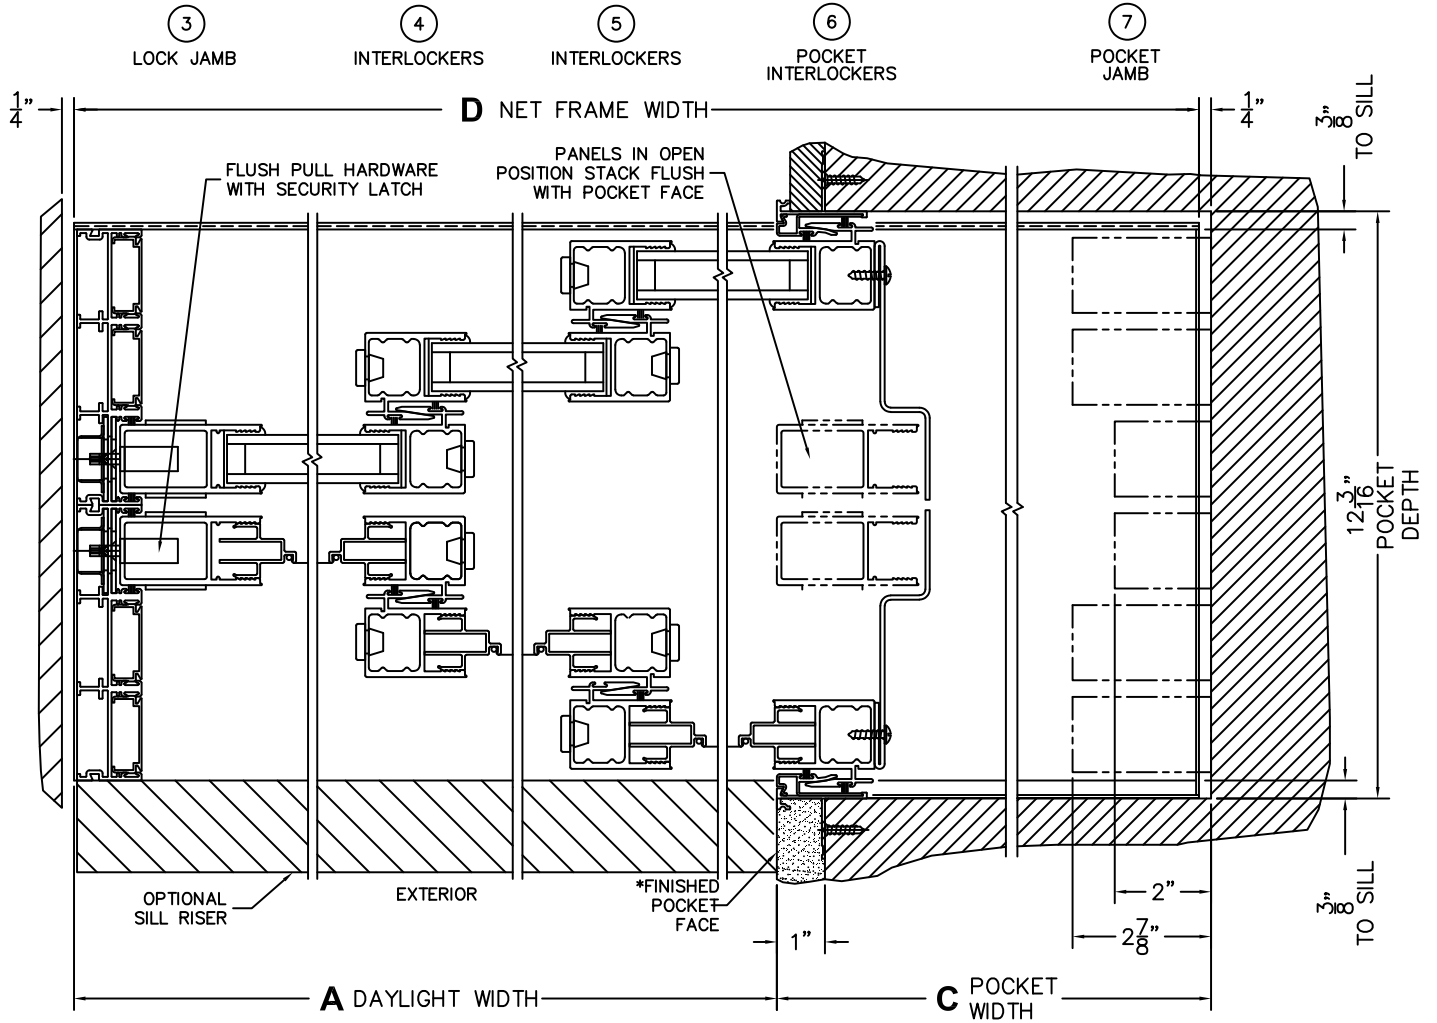

CALCULATED VALUES (FLEETWOOD SUPPLIED)

C(POCKET WIDTH)

D(NET FRAME WIDTH)

NOTES:

(USE RULER TO SCALE DIMENSIONS IN INCHES)

SCALE: 1/4

XXXXP DOOR SHOWN

FLEETWOOD
WINDOWS & DOORS
FleetwoodUSA.com

NORWOOD 3070EX M/S
XXXP STANDARD CONFIGURATION
WITH SCREENS

ORDER NO.:

ITEM NO.:

(USE RULER TO SCALE DIMENSIONS IN INCHES)

SCALE: 1/4

*CAUTION: WHEN CONSTRUCTING POCKET NOTE THAT DAYLIGHT WIDTH DOES NOT INCLUDE 1" SET BACK FOR POST INTERLOCKER.