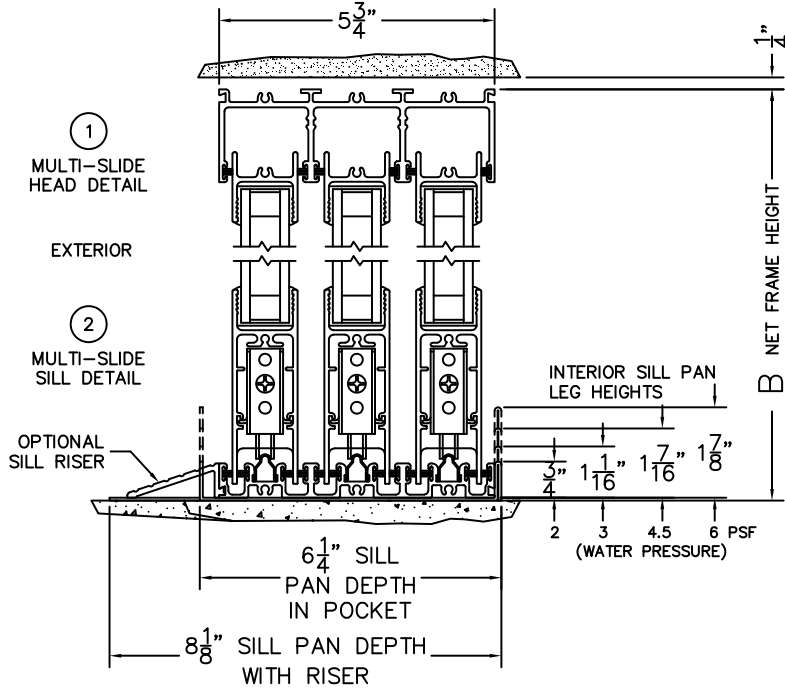

CALCULATED VALUES (FLEETWOOD SUPPLIED)

C(POCKET WIDTH)

D(NET FRAME WIDTH)

NOTES:

(USE RULER TO SCALE DIMENSIONS IN INCHES)

SCALE: 1/4

*CAUTION: WHEN CONSTRUCTING POCKET NOTE THAT DAYLIGHT WIDTH DOES NOT INCLUDE 1" SET BACK FOR POST INTERLOCKER.