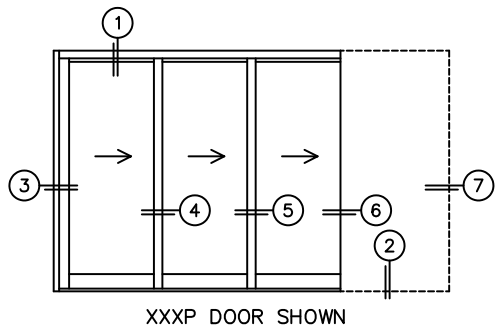

CALCULATED VALUES (FLEETWOOD SUPPLIED)

C(POCKET WIDTH)

D(NET FRAME WIDTH)

NOTES:

(USE RULER TO SCALE DIMENSIONS IN INCHES)

SCALE: 1/4

*CAUTION: WHEN CONSTRUCTING POCKET NOTE THAT DAYLIGHT WIDTH DOES NOT INCLUDE 1" SET BACK FOR POST INTERLOCKER.