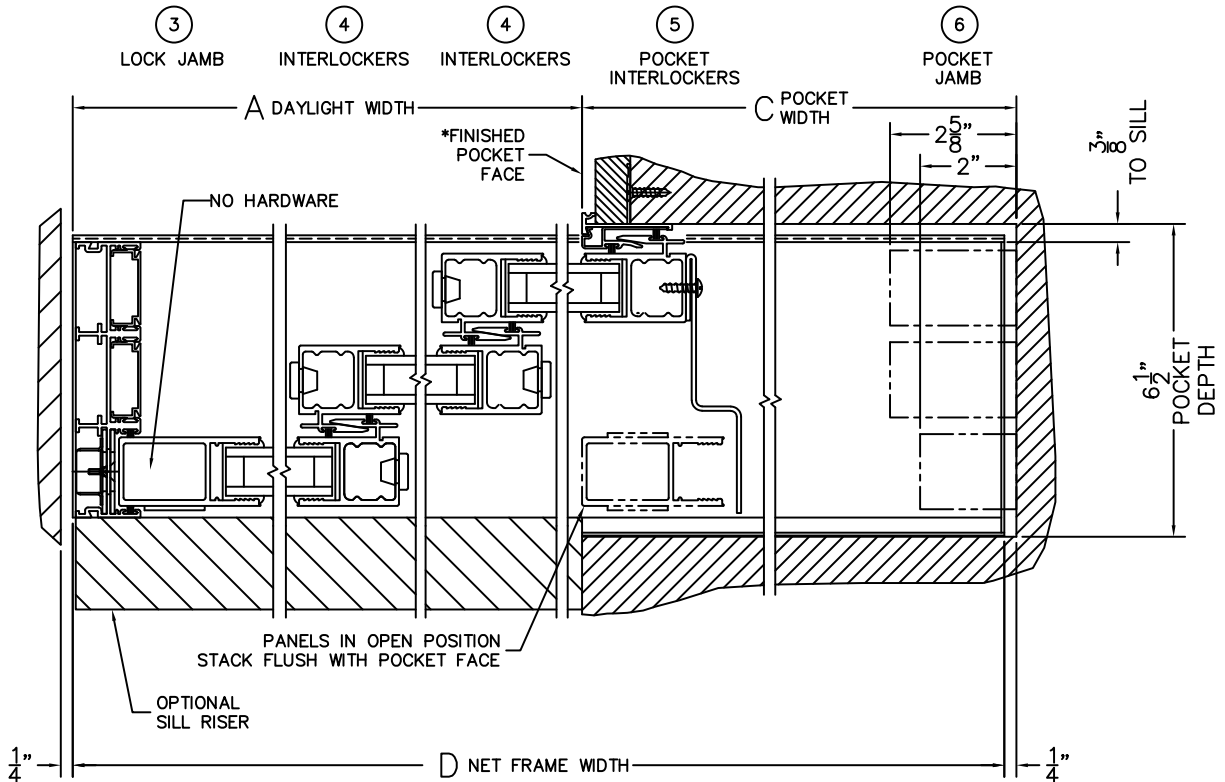

FLEETWOOD
WINDOWS & DOORS
FleetwoodUSA.com

NORWOOD 3070EX M/S
XXXX CUSTOM CONFIGURATION
NO SCREEN

ORDER NO.:

ITEM NO.:

REQUIRED DEALER INFO.

A(DAYLIGHT WIDTH)

B(NET FRAME HEIGHT)

SILL PAN HEIGHT (INTERIOR LEG)
(3/4", 1-1/16", 1-7/16" OR 1-7/8")

CALCULATED VALUES (FLEETWOOD SUPPLIED)

C(POCKET WIDTH)

D(NET FRAME WIDTH)

NOTES:

(USE RULER TO SCALE DIMENSIONS IN INCHES)

SCALE: 1/4

*CAUTION: WHEN CONSTRUCTING POCKET NOTE THAT DAYLIGHT WIDTH DOES NOT INCLUDE 1" SET BACK FOR POST INTERLOCKER.