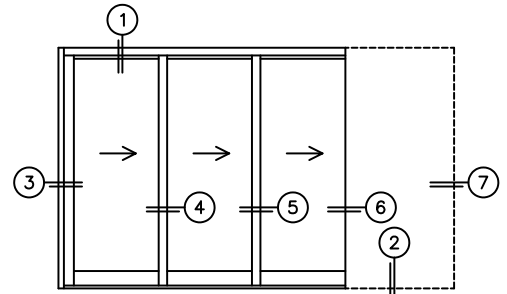

CALCULATED VALUES (FLEETWOOD SUPPLIED)

C(POCKET WIDTH)

N/A

D(NET FRAME WIDTH)

NOTES:

(USE RULER TO SCALE DIMENSIONS IN INCHES)

SCALE: 1/4"

XXXXP DOOR SHOWN

3
LOCK JAMB

4
INTERLOCKERS

5
INTERLOCKERS

6
POCKET INTERLOCKER

7
POCKET JAMB

*CAUTION: WHEN CONSTRUCTING POCKET NOTE THAT DAYLIGHT WIDTH DOES NOT INCLUDE 1" SET BACK FOR POST INTERLOCKER.