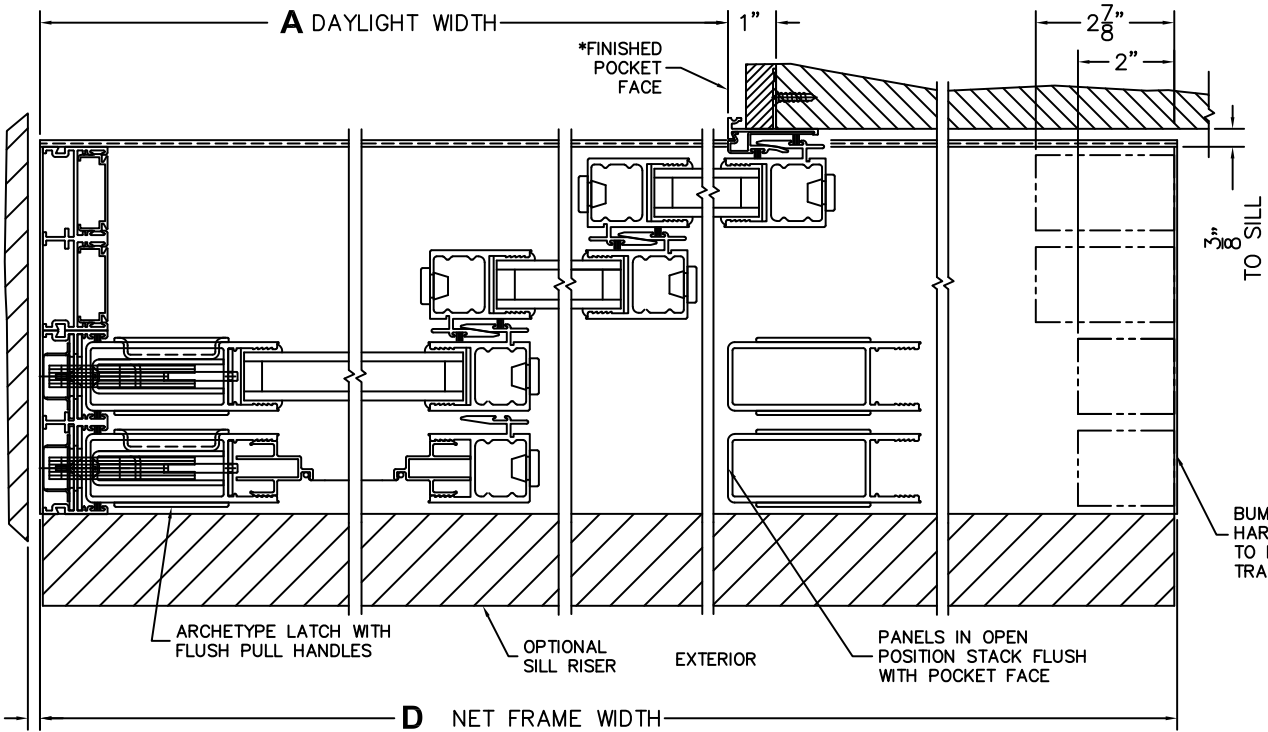

CALCULATED VALUES (FLEETWOOD SUPPLIED)

C(POCKET WIDTH)

N/A

D(NET FRAME WIDTH)

NOTES:

(USE RULER TO SCALE DIMENSIONS IN INCHES)

SCALE: 1/4"

XXXXP DOOR SHOWN

3
LOCK JAMB

4
INTERLOCKERS

5
INTERLOCKERS

6
POCKET INTERLOCKER

7
POCKET JAMB

*CAUTION: WHEN CONSTRUCTING POCKET NOTE THAT DAYLIGHT WIDTH DOES NOT INCLUDE 1" SET BACK FOR POST INTERLOCKER.