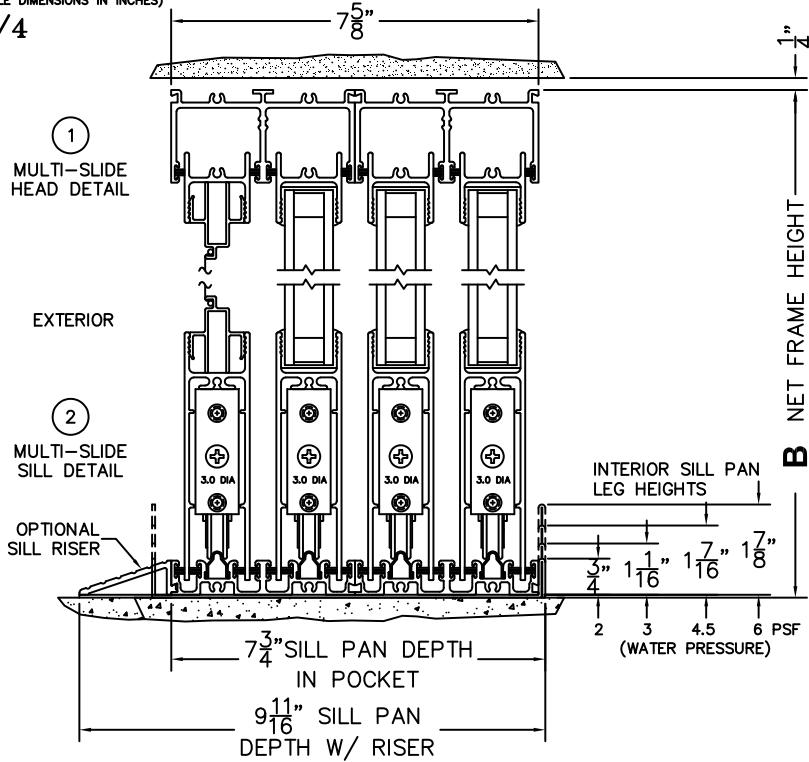

CALCULATED VALUES (FLEETWOOD SUPPLIED)

C(POCKET WIDTH)

N/A

D(NET FRAME WIDTH)

NOTES:

(USE RULER TO SCALE DIMENSIONS IN INCHES)

SCALE: 1/4"

XXXXP DOOR SHOWN

3
LOCK JAMB

4
INTERLOCKERS

5
INTERLOCKERS

6
POCKET INTERLOCKER

7
POCKET JAMB

*CAUTION: WHEN CONSTRUCTING POCKET NOTE THAT DAYLIGHT WIDTH DOES NOT INCLUDE 1" SET BACK FOR POST INTERLOCKER.