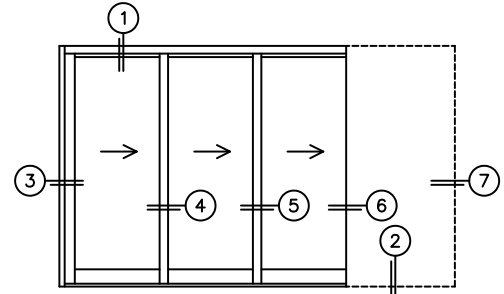

CALCULATED VALUES (FLEETWOOD SUPPLIED)

C(POCKET WIDTH)

N/A

D(NET FRAME WIDTH)

NOTES:

(USE RULER TO SCALE DIMENSIONS IN INCHES)

SCALE: 1/4"

- ③ LOCK JAMB
- ④ INTERLOCKERS
- ⑤ INTERLOCKERS
- ⑥ POCKET INTERLOCKER
- ⑦ POCKET JAMB

*CAUTION: WHEN CONSTRUCTING POCKET NOTE THAT DAYLIGHT WIDTH DOES NOT INCLUDE 1" SET BACK FOR POST INTERLOCKER.