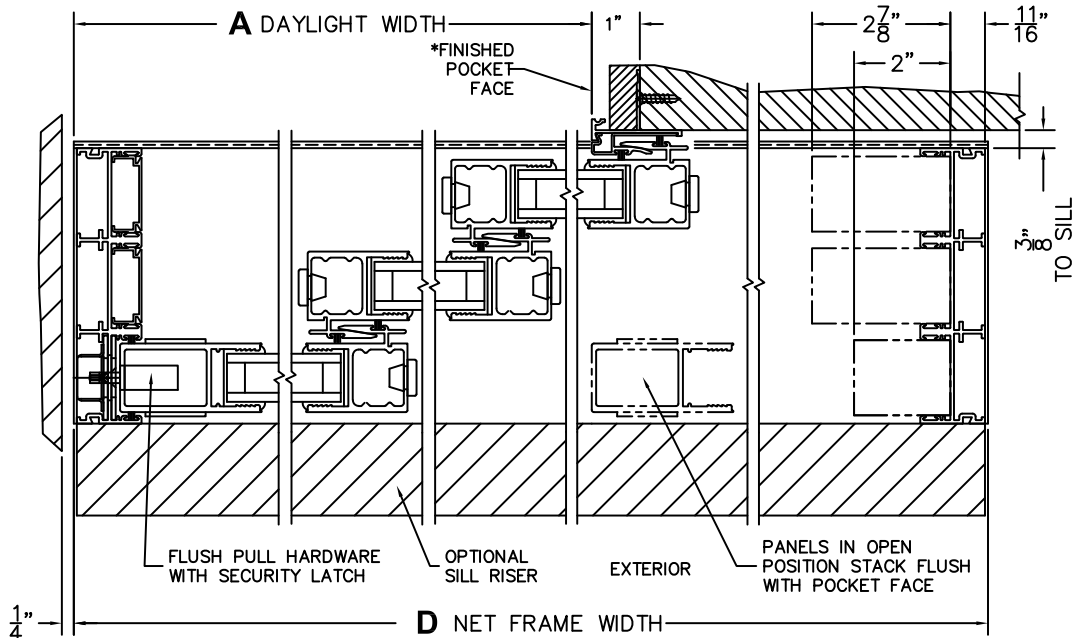

CALCULATED VALUES (FLEETWOOD SUPPLIED)

C(POCKET WIDTH)

N/A

D(NET FRAME WIDTH)

NOTES:

(USE RULER TO SCALE DIMENSIONS IN INCHES)

SCALE: 1/4"

- ③ LOCK JAMB
- ④ INTERLOCKERS
- ⑤ INTERLOCKERS
- ⑥ POCKET INTERLOCKER
- ⑦ POCKET JAMB

*CAUTION: WHEN CONSTRUCTING POCKET NOTE THAT DAYLIGHT WIDTH DOES NOT INCLUDE 1" SET BACK FOR POST INTERLOCKER.