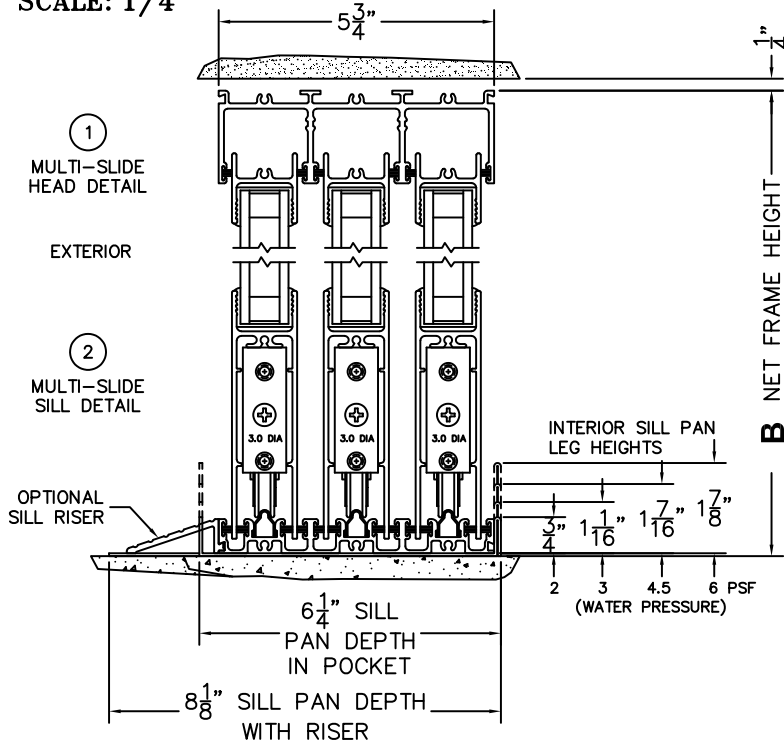

CALCULATED VALUES (FLEETWOOD SUPPLIED)

C(POCKET WIDTH)

N/A

D(NET FRAME WIDTH)

NOTES:

(USE RULER TO SCALE DIMENSIONS IN INCHES)

SCALE: 1/4"

- ③ LOCK JAMB
- ④ INTERLOCKERS
- ⑤ INTERLOCKERS
- ⑥ POCKET INTERLOCKER
- ⑦ POCKET JAMB

*CAUTION: WHEN CONSTRUCTING POCKET NOTE THAT DAYLIGHT WIDTH DOES NOT INCLUDE 1" SET BACK FOR POST INTERLOCKER.