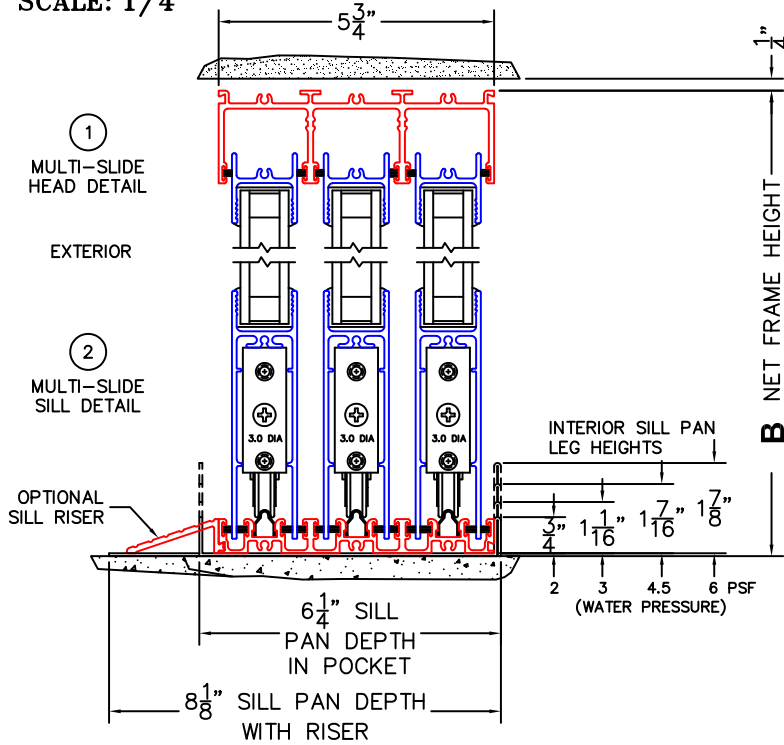

CALCULATED VALUES (FLEETWOOD SUPPLIED)

C(POCKET WIDTH)

N/A

D(NET FRAME WIDTH)

NOTES:

(USE RULER TO SCALE DIMENSIONS IN INCHES)

SCALE: 1/4

- ③
LOCK JAMB
- ④
INTERLOCKERS
- ⑤
INTERLOCKERS
- ⑥
POCKET INTERLOCKER
- ⑦
POCKET JAMB