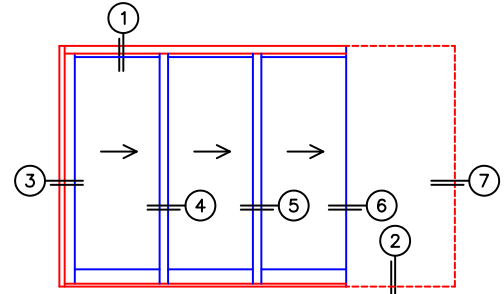

CALCULATED VALUES (FLEETWOOD SUPPLIED)

C(POCKET WIDTH)

N/A

D(NET FRAME WIDTH)

NOTES:

(USE RULER TO SCALE DIMENSIONS IN INCHES)

SCALE: 1/4

- ③
LOCK JAMB
- ④
INTERLOCKERS
- ⑤
INTERLOCKERS
- ⑥
POCKET INTERLOCKER
- ⑦
POCKET JAMB