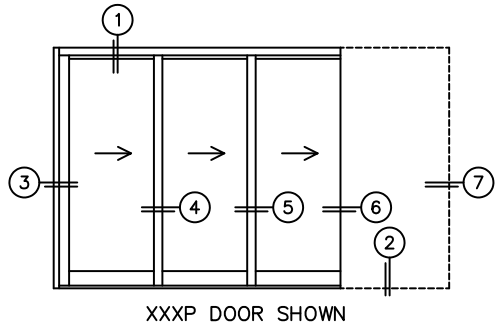

CALCULATED VALUES (FLEETWOOD SUPPLIED)

C(POCKET WIDTH)

D(NET FRAME WIDTH)

NOTES:

(USE RULER TO SCALE DIMENSIONS IN INCHES)

SCALE: 1/4

*CAUTION: WHEN CONSTRUCTING POCKET NOTE THAT DAYLIGHT WIDTH DOES NOT INCLUDE 1" SET BACK FOR POST INTERLOCKER.