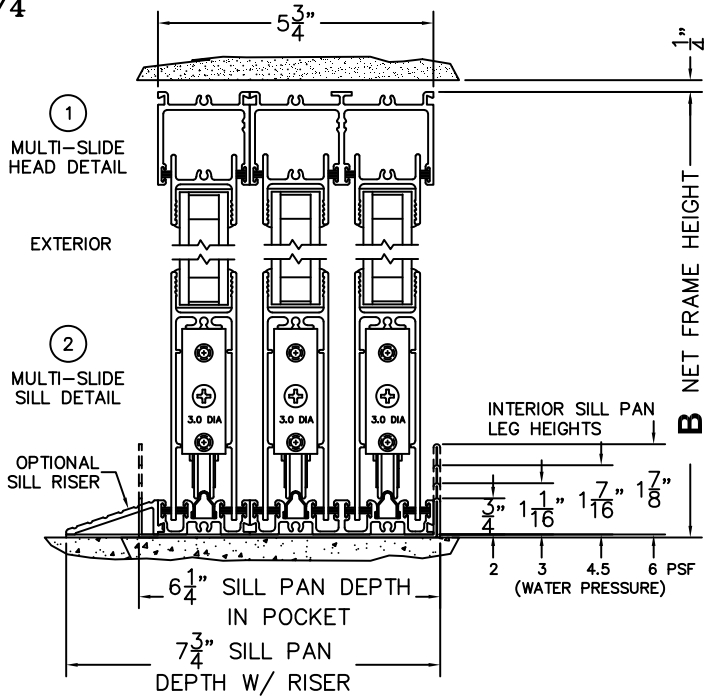

CALCULATED VALUES (FLEETWOOD SUPPLIED)

C(POCKET WIDTH)

D(NET FRAME WIDTH)

NOTES:

(USE RULER TO SCALE DIMENSIONS IN INCHES)

SCALE: 1/4

*CAUTION: WHEN CONSTRUCTING POCKET NOTE THAT DAYLIGHT WIDTH DOES NOT INCLUDE 1" SET BACK FOR POST INTERLOCKER.