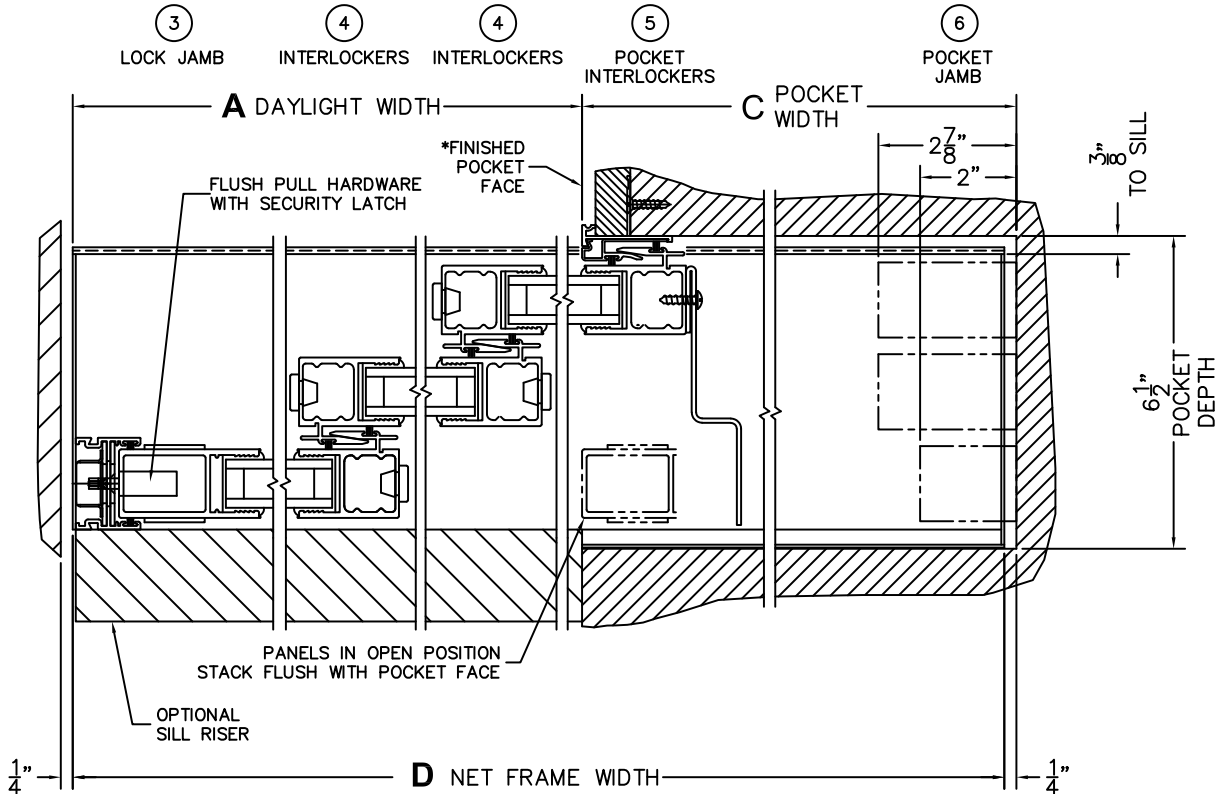

CALCULATED VALUES (FLEETWOOD SUPPLIED)

C(POCKET WIDTH)

D(NET FRAME WIDTH)

NOTES:

(USE RULER TO SCALE DIMENSIONS IN INCHES)

SCALE: 1/4

*CAUTION: WHEN CONSTRUCTING POCKET NOTE THAT DAYLIGHT WIDTH DOES NOT INCLUDE 1" SET BACK FOR POST INTERLOCKER.