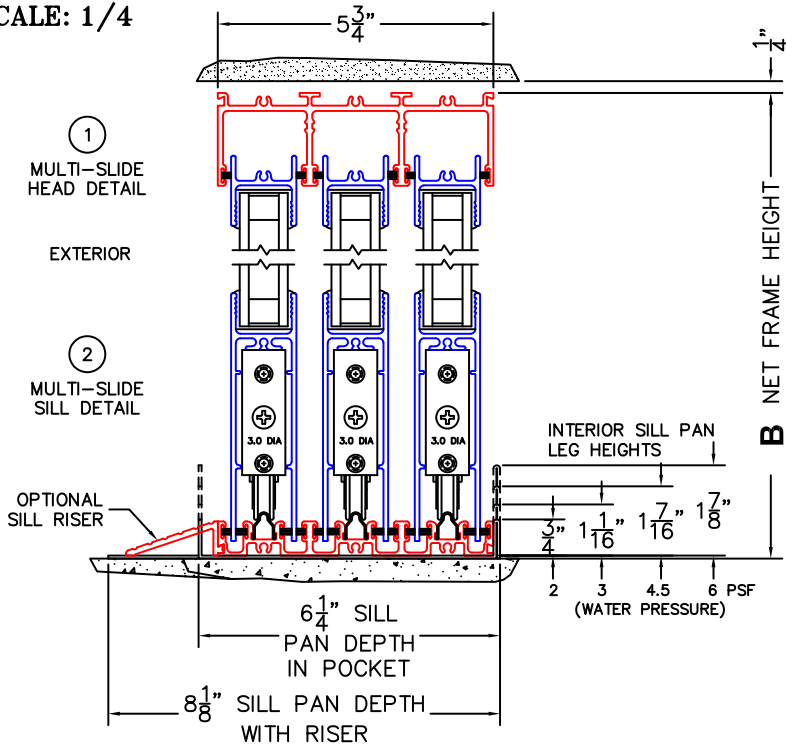

CALCULATED VALUES (FLEETWOOD SUPPLIED)

C (POCKET WIDTH)	
D (NET FRAME WIDTH)	

NOTES:

XXXXP DOOR SHOWN

(USE RULER TO SCALE DIMENSIONS IN INCHES)

SCALE: 1/4

- (3) LOCK JAMB
- (4) INTERLOCKERS
- (4) INTERLOCKERS
- (5) POCKET INTERLOCKERS
- (6) POCKET JAMB