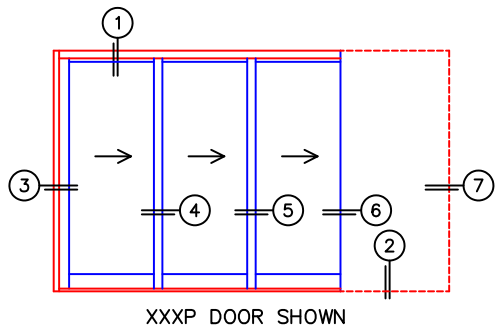

FLEETWOOD
WINDOWS & DOORS
FleetwoodUSA.com

NORWOOD 3070EX M/S
XXXX STANDARD CONFIGURATION
NO SCREEN

ORDER NO.:

ITEM NO.:

REQUIRED DEALER INFO.

A (DAYLIGHT WIDTH)	
B (NET FRAME HEIGHT)	
SILL PAN HEIGHT (INTERIOR LEG) (3/4", 1-1/16", 1-7/16" OR 1-7/8")	

CALCULATED VALUES (FLEETWOOD SUPPLIED)

C (POCKET WIDTH)	
D (NET FRAME WIDTH)	

NOTES:

XXXXP DOOR SHOWN

(USE RULER TO SCALE DIMENSIONS IN INCHES)

SCALE: 1/4

- (3) LOCK JAMB
- (4) INTERLOCKERS
- (4) INTERLOCKERS
- (5) POCKET INTERLOCKERS
- (6) POCKET JAMB