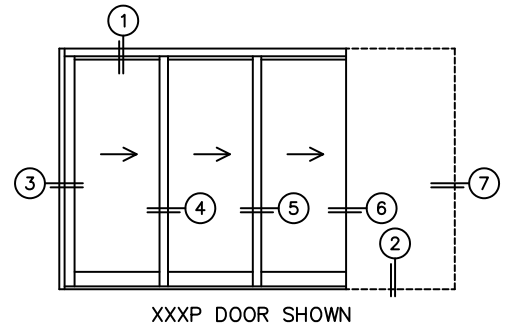

CALCULATED VALUES (FLEETWOOD SUPPLIED)

C(POCKET WIDTH)

D(NET FRAME WIDTH)

NOTES:

(USE RULER TO SCALE DIMENSIONS IN INCHES)

SCALE: 1/4"

*CAUTION: WHEN CONSTRUCTING POCKET NOTE THAT DAYLIGHT WIDTH DOES NOT INCLUDE 1" SET BACK FOR POST INTERLOCKER.