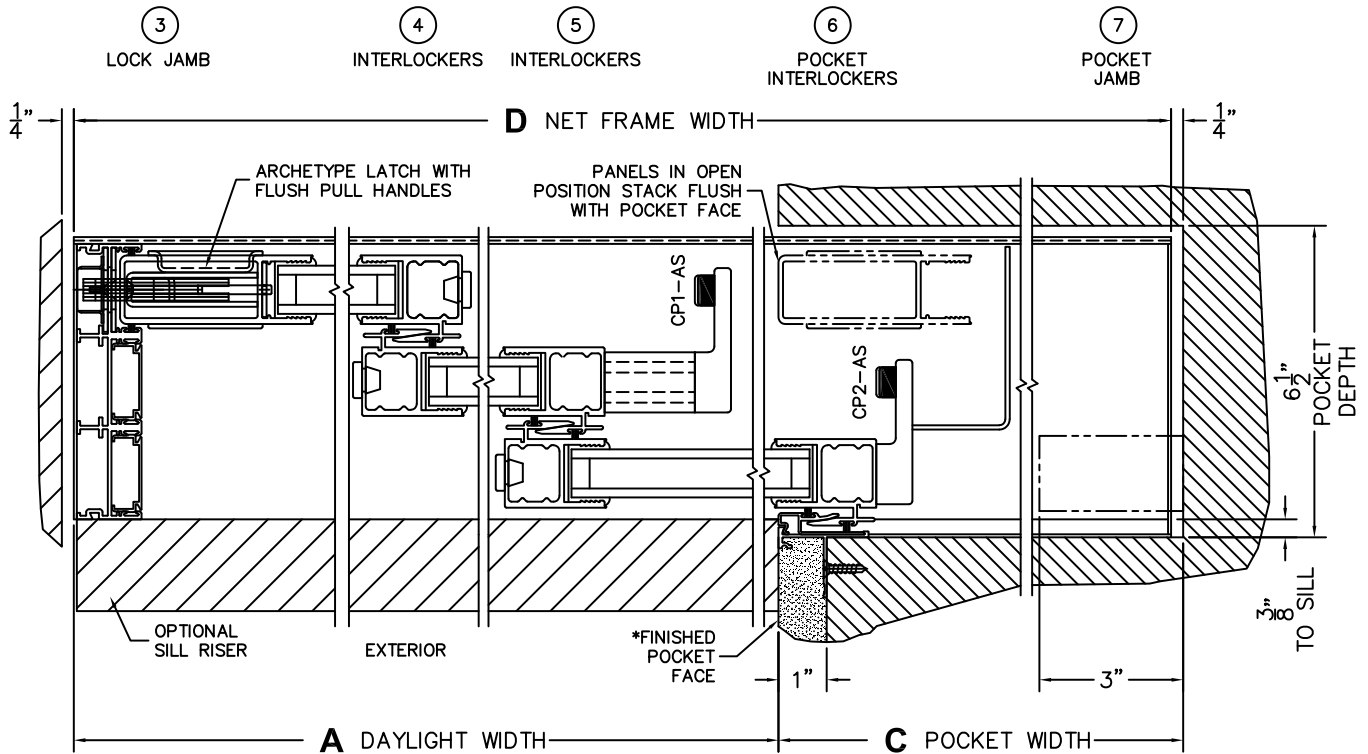

CALCULATED VALUES (FLEETWOOD SUPPLIED)

C(POCKET WIDTH)

D(NET FRAME WIDTH)

NOTES:

(USE RULER TO SCALE DIMENSIONS IN INCHES)

SCALE: 1/4"

*CAUTION: WHEN CONSTRUCTING POCKET NOTE THAT DAYLIGHT WIDTH DOES NOT INCLUDE 1" SET BACK FOR POST INTERLOCKER.