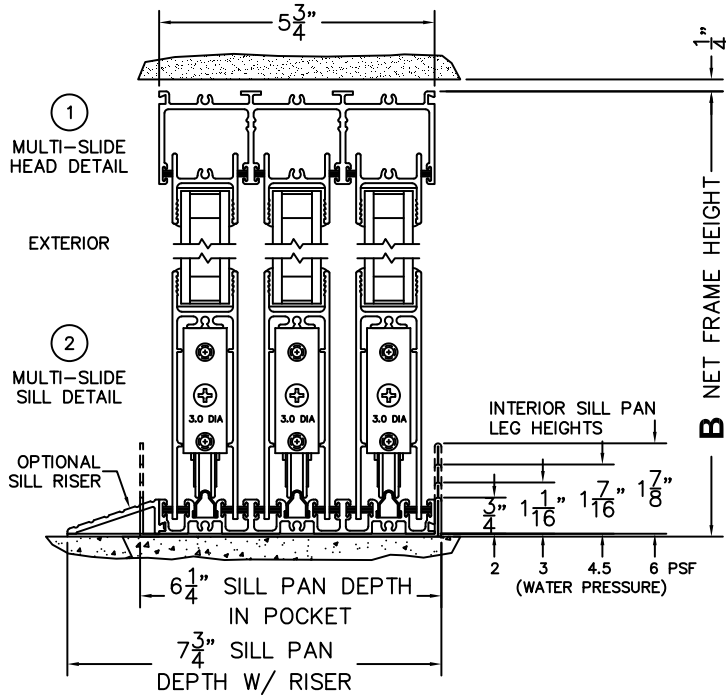

CALCULATED VALUES (FLEETWOOD SUPPLIED)

C(POCKET WIDTH)

D(NET FRAME WIDTH)

NOTES:

(USE RULER TO SCALE DIMENSIONS IN INCHES)

SCALE: 1/4"

*CAUTION: WHEN CONSTRUCTING POCKET NOTE THAT DAYLIGHT WIDTH DOES NOT INCLUDE 1" SET BACK FOR POST INTERLOCKER.