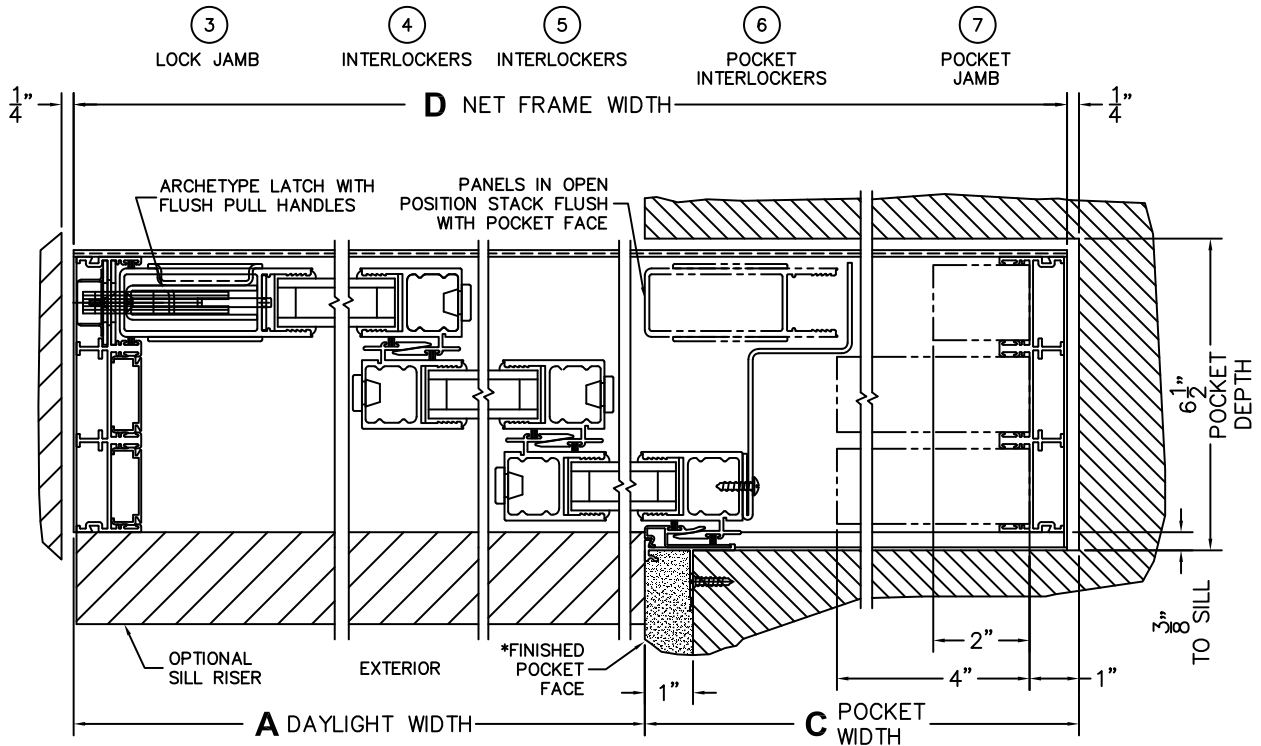

CALCULATED VALUES (FLEETWOOD SUPPLIED)

C(POCKET WIDTH)

D(NET FRAME WIDTH)

NOTES:

(USE RULER TO SCALE DIMENSIONS IN INCHES)

SCALE: 1/4"

XXXXP DOOR SHOWN

*CAUTION: WHEN CONSTRUCTING POCKET NOTE THAT DAYLIGHT WIDTH DOES NOT INCLUDE 1" SET BACKFOR POST INTERLOCKER.