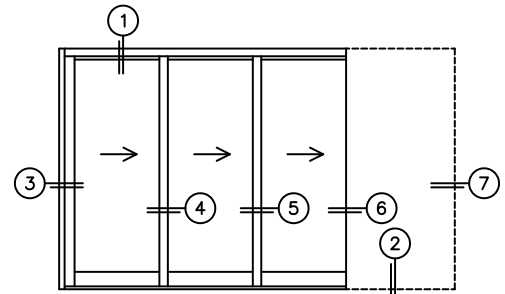

CALCULATED VALUES (FLEETWOOD SUPPLIED)

C(POCKET WIDTH)

D(NET FRAME WIDTH)

NOTES:

(USE RULER TO SCALE DIMENSIONS IN INCHES)

SCALE: 1/4"

XXXXP DOOR SHOWN

*CAUTION: WHEN CONSTRUCTING POCKET NOTE THAT DAYLIGHT WIDTH DOES NOT INCLUDE 1" SET BACKFOR POST INTERLOCKER.