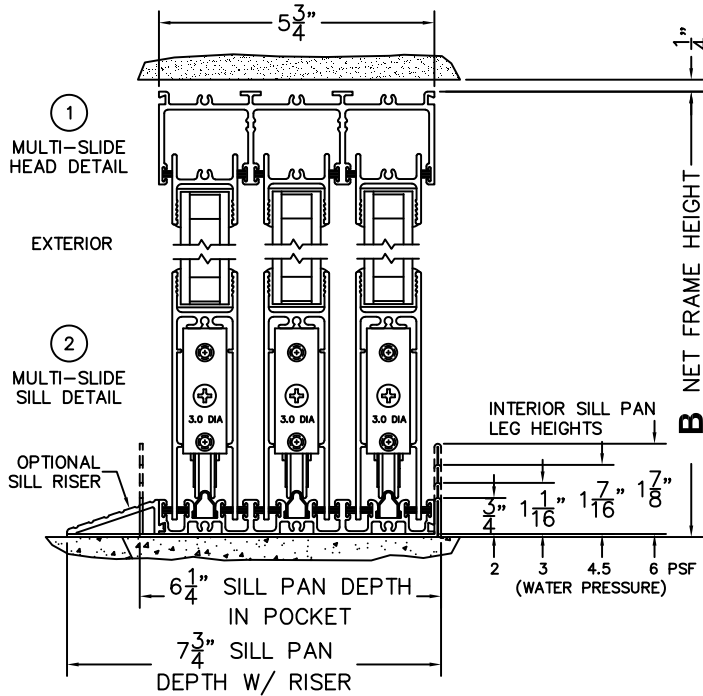

CALCULATED VALUES (FLEETWOOD SUPPLIED)

C(POCKET WIDTH)

D(NET FRAME WIDTH)

NOTES:

(USE RULER TO SCALE DIMENSIONS IN INCHES)

SCALE: 1/4"

XXXXP DOOR SHOWN

*CAUTION: WHEN CONSTRUCTING POCKET NOTE THAT DAYLIGHT WIDTH DOES NOT INCLUDE 1" SET BACKFOR POST INTERLOCKER.