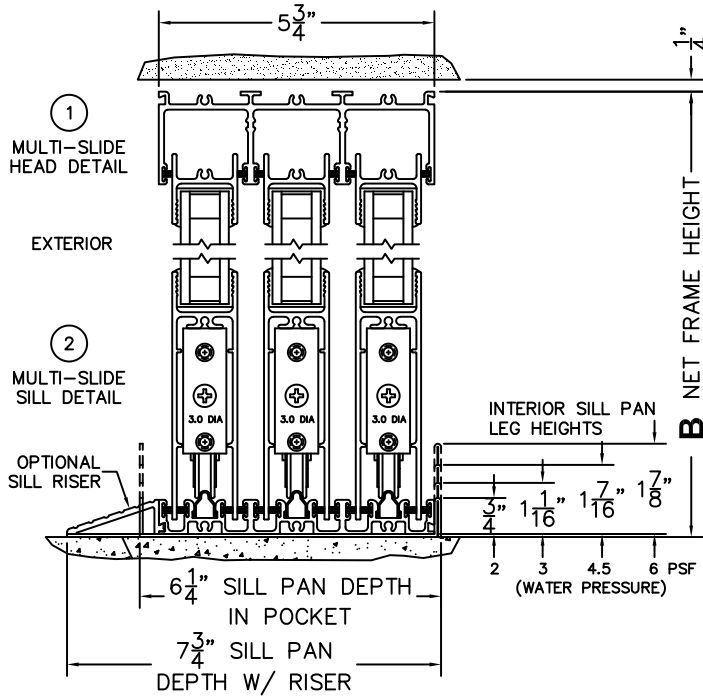

CALCULATED VALUES (FLEETWOOD SUPPLIED)

C(POCKET WIDTH)

D(NET FRAME WIDTH)

NOTES:

(USE RULER TO SCALE DIMENSIONS IN INCHES)

SCALE: 1/4

*CAUTION: WHEN CONSTRUCTING POCKET NOTE THAT DAYLIGHT WIDTH DOES NOT INCLUDE 1" SET BACK FOR POST INTERLOCKER.