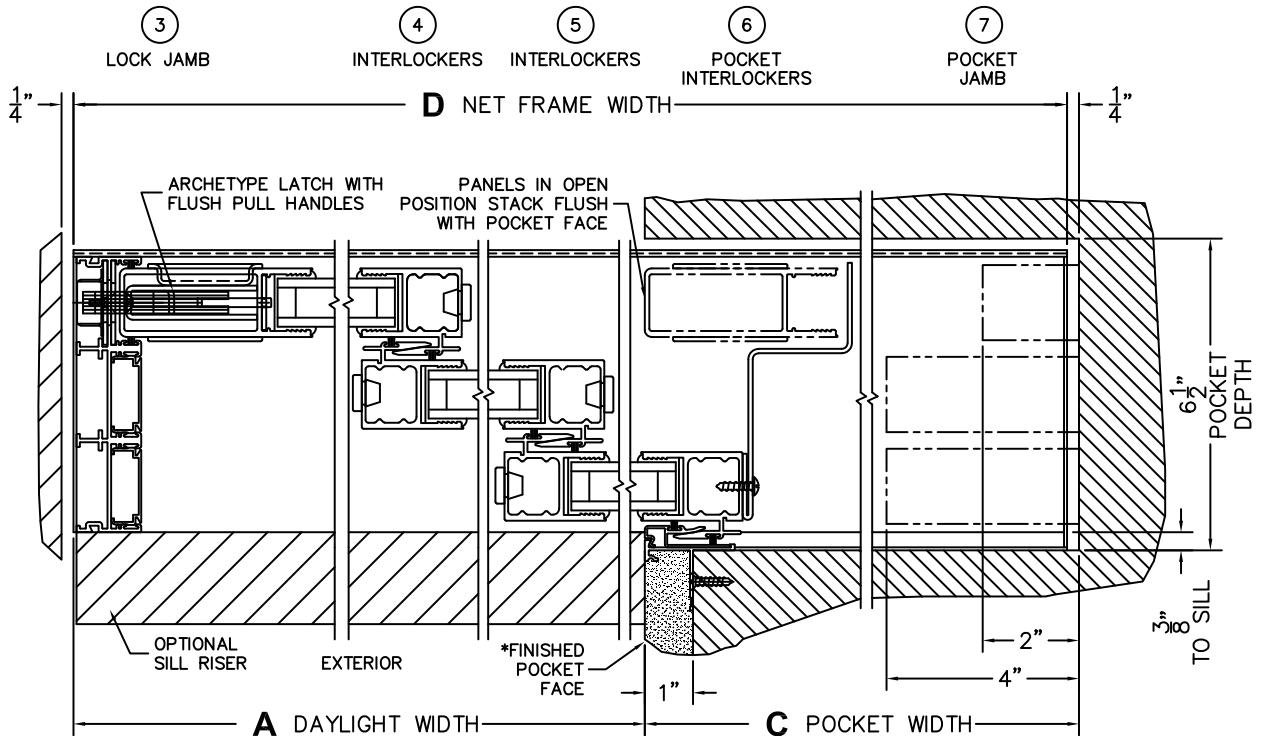

CALCULATED VALUES (FLEETWOOD SUPPLIED)

C(POCKET WIDTH)

D(NET FRAME WIDTH)

NOTES:

(USE RULER TO SCALE DIMENSIONS IN INCHES)

SCALE: 1/4

*CAUTION: WHEN CONSTRUCTING POCKET NOTE THAT DAYLIGHT WIDTH DOES NOT INCLUDE 1" SET BACK FOR POST INTERLOCKER.