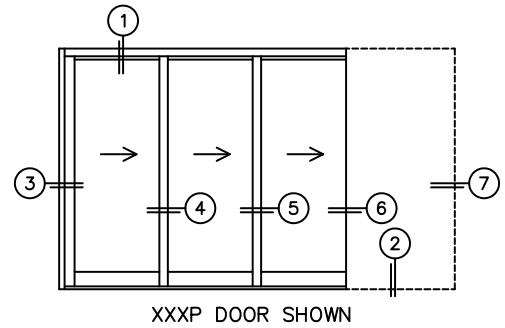

CALCULATED VALUES (FLEETWOOD SUPPLIED)

C(POCKET WIDTH)

D(NET FRAME WIDTH)

NOTES:

(USE RULER TO SCALE DIMENSIONS IN INCHES)

SCALE: 1/4

*CAUTION: WHEN CONSTRUCTING POCKET NOTE THAT DAYLIGHT WIDTH DOES NOT INCLUDE 1" SET BACK FOR POST INTERLOCKER.